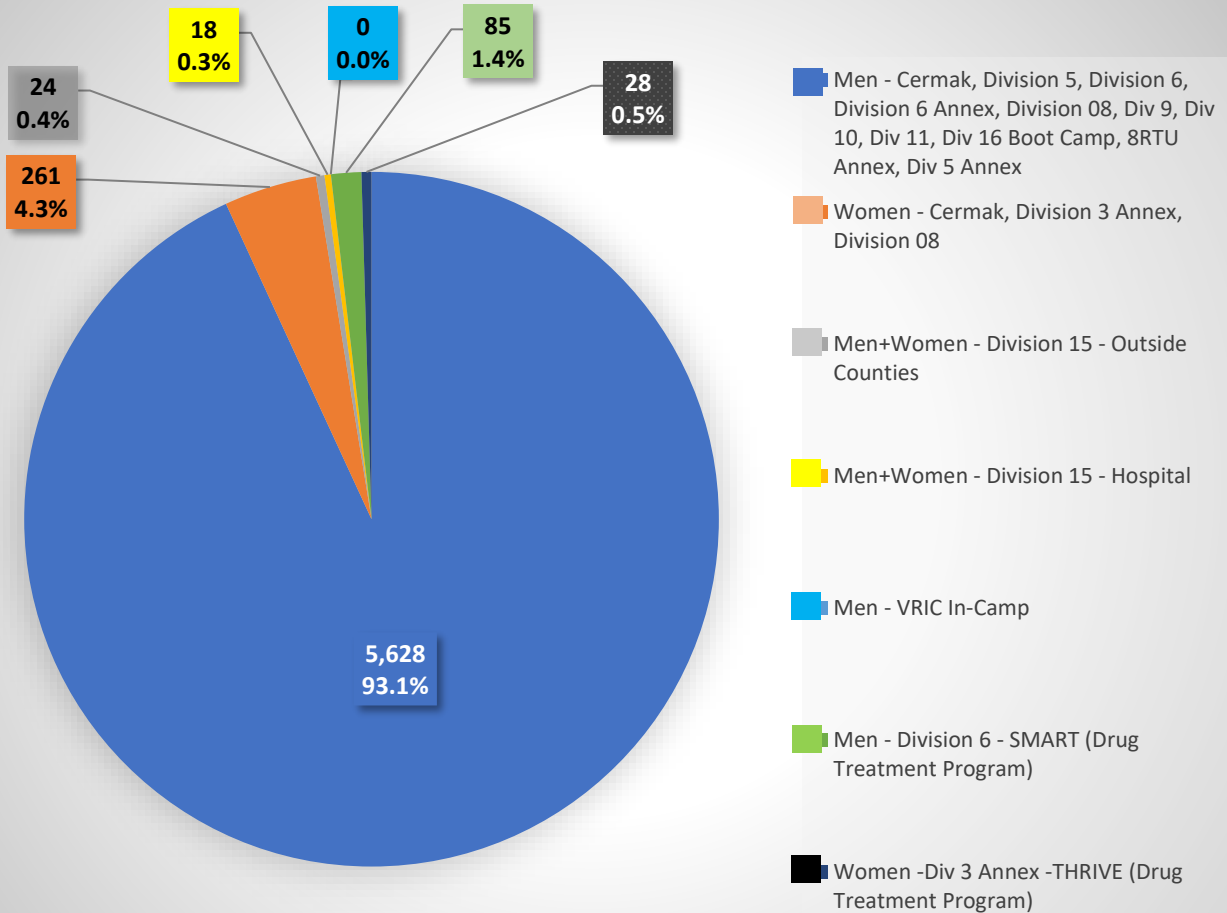

## 3/18/2022

Under the Custody of the Sheriff	
<b>Total Male and Female</b>	<b>8,518</b>
Jail Population	6,044
Community Corrections	2,474

### Jail Population - Behind the Walls

#### Race Distribution

#### Age Distribution