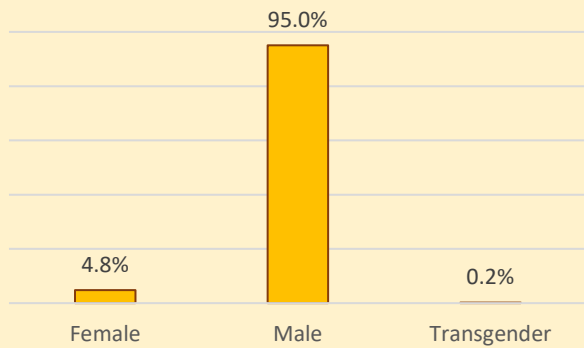

Sheriff's Daily Report

3/18/2022

CCSO Population Demographics

In Confinement

Gender Distribution