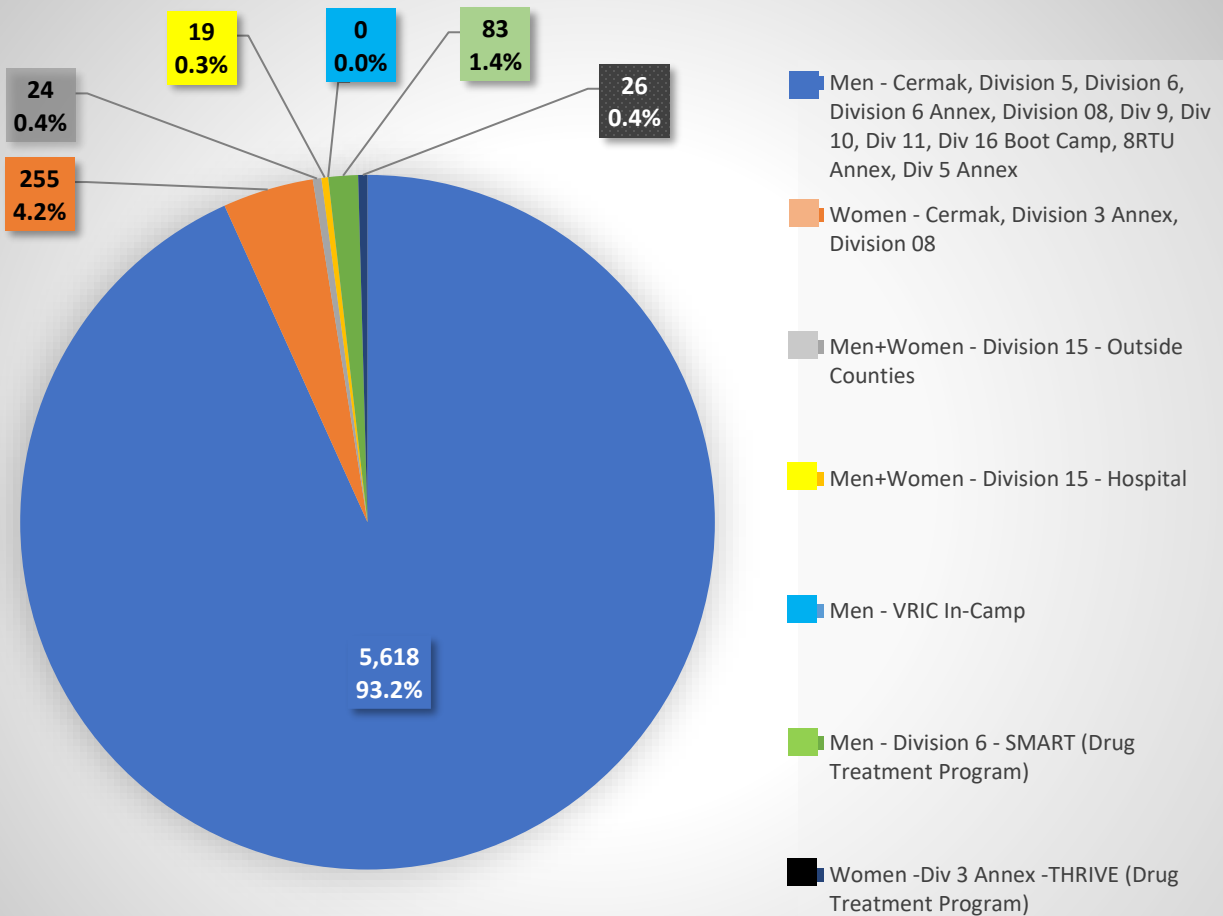

Sheriff's Daily Report

3/16/2022

Under the Custody of the Sheriff	
Total Male and Female	8,513
Jail Population	6,025
Community Corrections	2,488

Jail Population - Behind the Walls

Sheriff's Daily Report

3/16/2022

CCSO Population Demographics