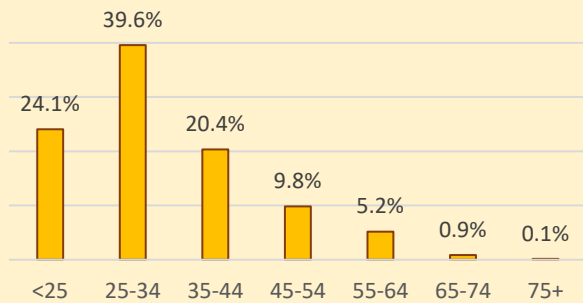

Sheriff's Daily Report

3/13/2022

Under the Custody of the Sheriff	
Total Male and Female	8,592
Jail Population	6,100
Community Corrections	2,492

Jail Population - Behind the Walls

Sheriff's Daily Report

3/13/2022

CCSO Population Demographics

In Confinement

Gender Distribution

Race Distribution

Age Distribution

Community Corrections

Gender Distribution

Race Distribution

Age Distribution