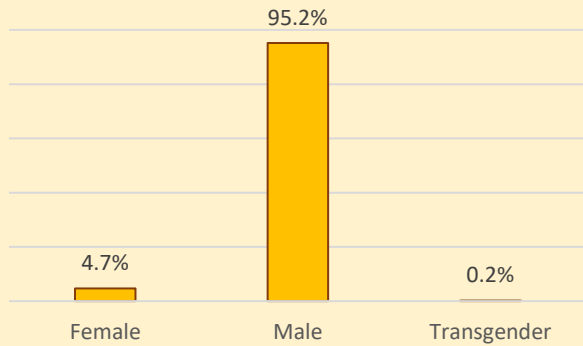

Sheriff's Daily Report

3/13/2022

Under the Custody of the Sheriff	
Total Male and Female	8,592
Jail Population	6,100
Community Corrections	2,492

Jail Population - Behind the Walls

Sheriff's Daily Report

3/13/2022

CCSO Population Demographics

In Confinement

Gender Distribution

Race Distribution

Age Distribution

Community Corrections

Gender Distribution

Race Distribution

Age Distribution