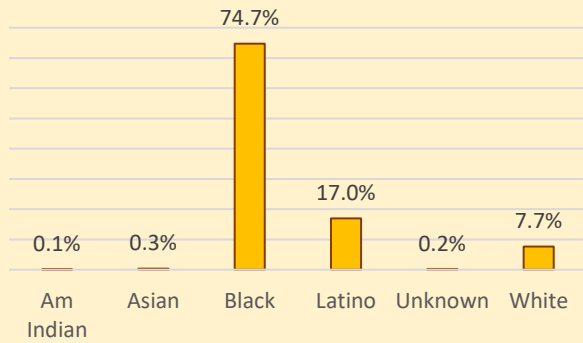

Sheriff's Daily Report

3/13/2022

Under the Custody of the Sheriff	
Total Male and Female	8,592
Jail Population	6,100
Community Corrections	2,492

Jail Population - Behind the Walls

Sheriff's Daily Report

3/13/2022

CCSO Population Demographics

In Confinement

Gender Distribution

Race Distribution

Age Distribution

Community Corrections

Gender Distribution

Race Distribution

Age Distribution