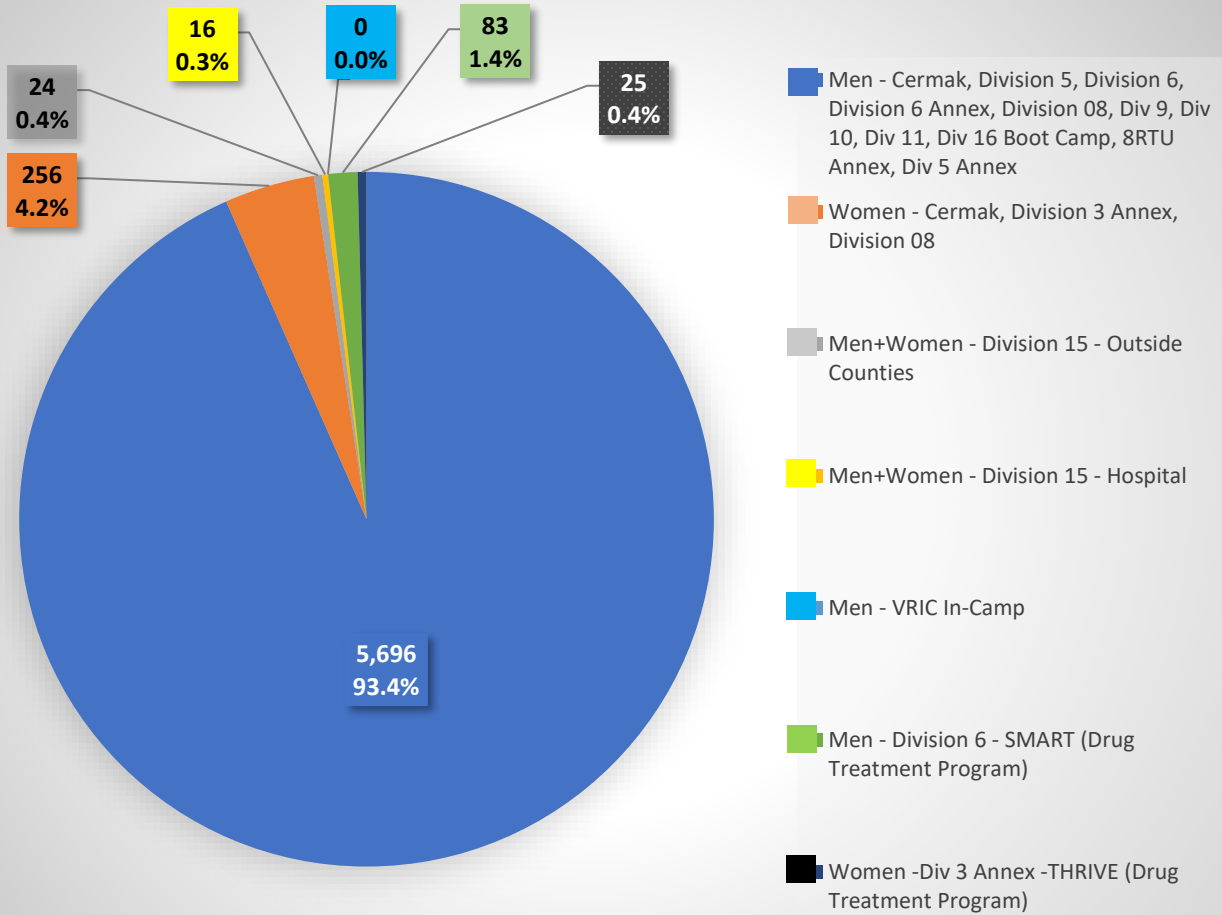

Sheriff's Daily Report

3/13/2022

Under the Custody of the Sheriff	
Total Male and Female	8,592
Jail Population	6,100
Community Corrections	2,492

Jail Population - Behind the Walls

Sheriff's Daily Report

3/13/2022

CCSO Population Demographics

In Confinement

Gender Distribution

Race Distribution

Age Distribution

Community Corrections

Gender Distribution

Race Distribution

Age Distribution