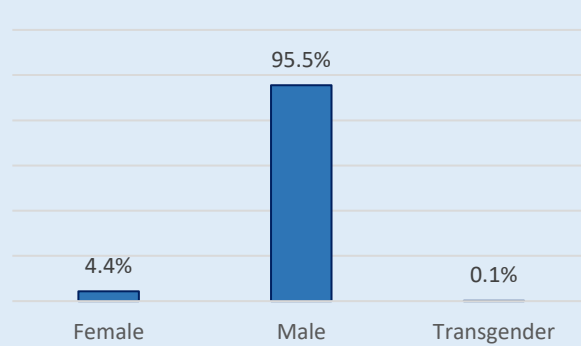

Sheriff's Daily Report

3/13/2022

Under the Custody of the Sheriff	
Total Male and Female	8,592
Jail Population	6,100
Community Corrections	2,492

Jail Population - Behind the Walls

Sheriff's Daily Report

3/13/2022

CCSO Population Demographics

In Confinement

Gender Distribution

Race Distribution

Age Distribution

Community Corrections

Gender Distribution

Race Distribution

Age Distribution