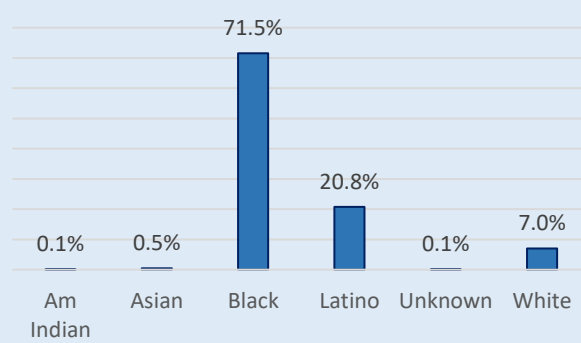

Sheriff's Daily Report

3/13/2022

Under the Custody of the Sheriff	
Total Male and Female	8,592
Jail Population	6,100
Community Corrections	2,492

Jail Population - Behind the Walls

Sheriff's Daily Report

3/13/2022

CCSO Population Demographics

In Confinement

Gender Distribution

Race Distribution

Age Distribution

Community Corrections

Gender Distribution

Race Distribution

Age Distribution