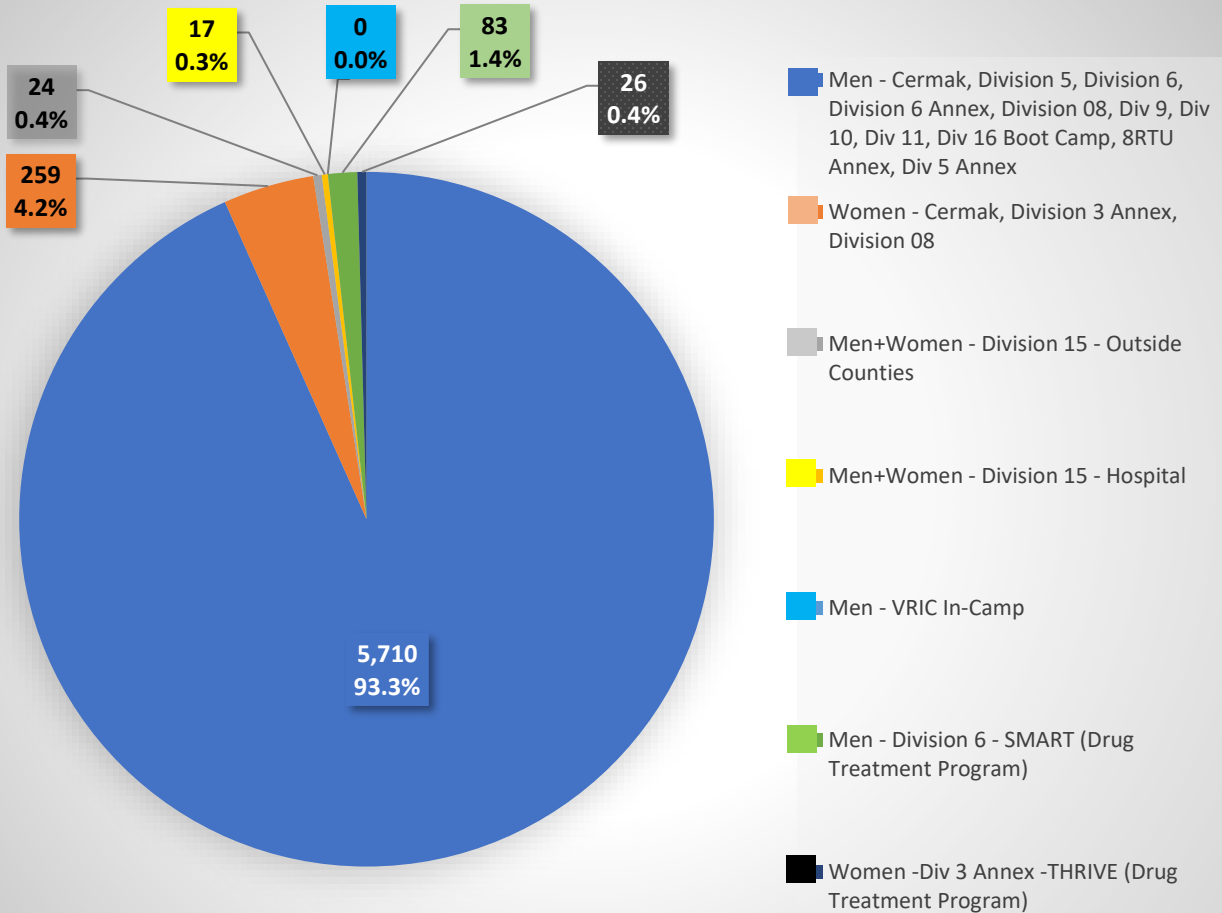

Sheriff's Daily Report

3/8/2022

Under the Custody of the Sheriff	
Total Male and Female	8,639
Jail Population	6,119
Community Corrections	2,520

Jail Population - Behind the Walls

Sheriff's Daily Report

3/8/2022

CCSO Population Demographics