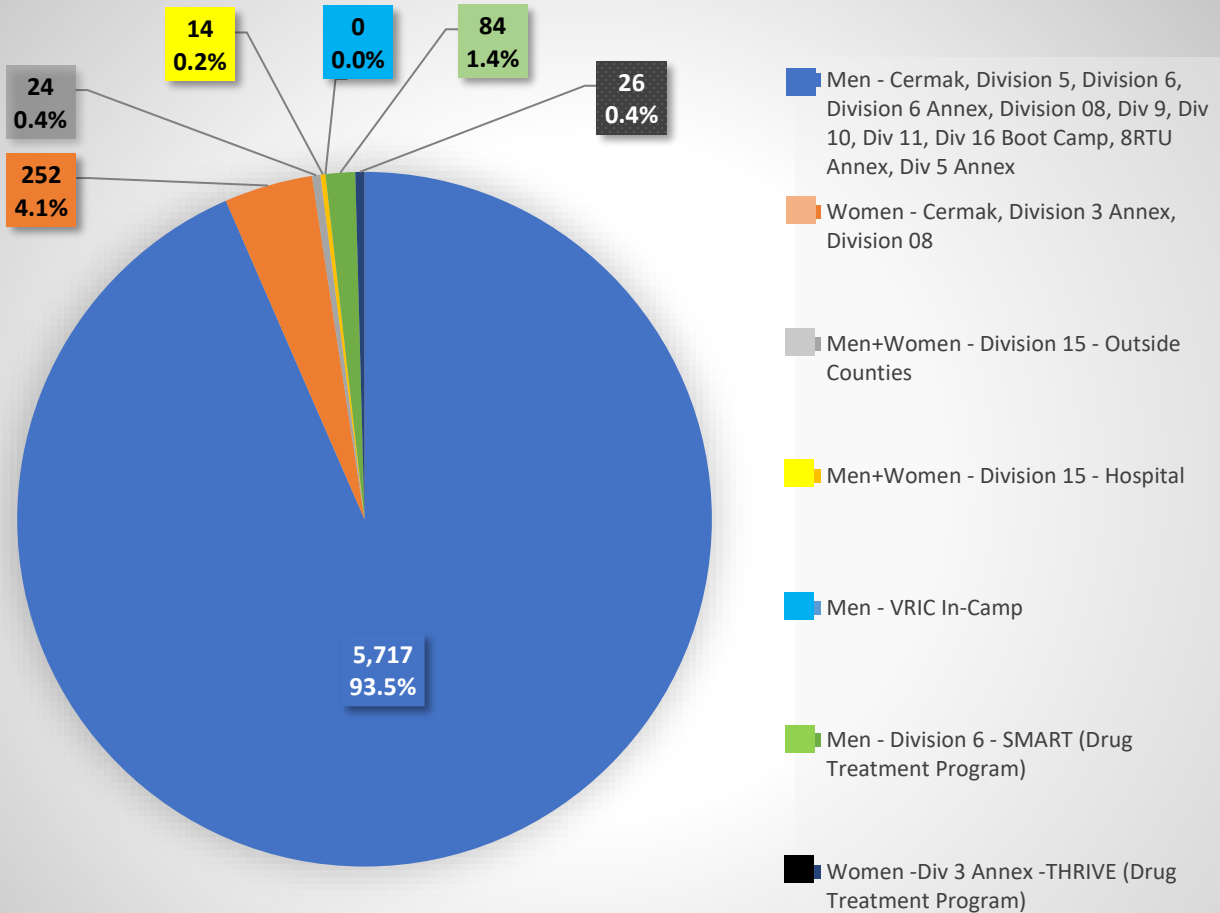

Sheriff's Daily Report

3/6/2022

Under the Custody of the Sheriff	
Total Male and Female	8,627
Jail Population	6,117
Community Corrections	2,510

Jail Population - Behind the Walls

Sheriff's Daily Report

3/6/2022

CCSO Population Demographics