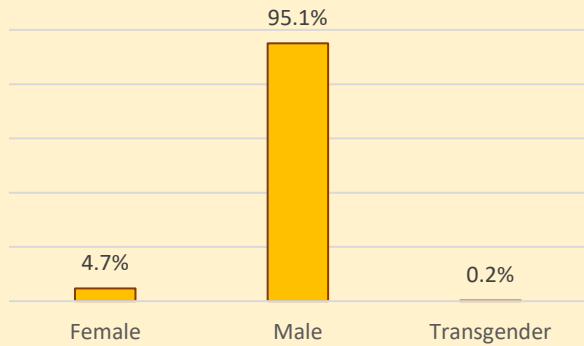

CCSO Population Demographics

In Confinement

Gender Distribution