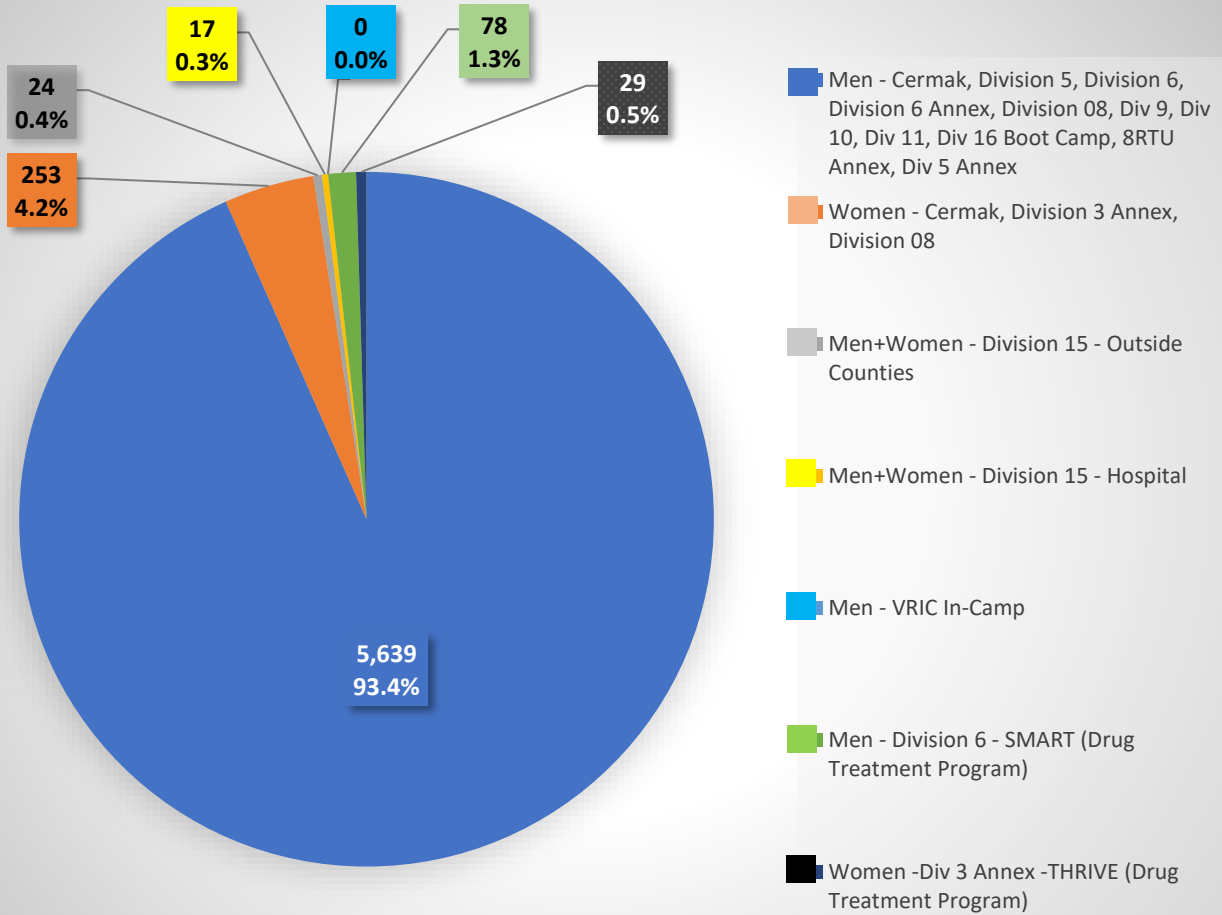

# Sheriff's Daily Report

3/4/2022

Under the Custody of the Sheriff	
Total Male and Female	8,555
Jail Population	6,040
Community Corrections	2,515

## Jail Population - Behind the Walls

#### Race Distribution

#### Age Distribution