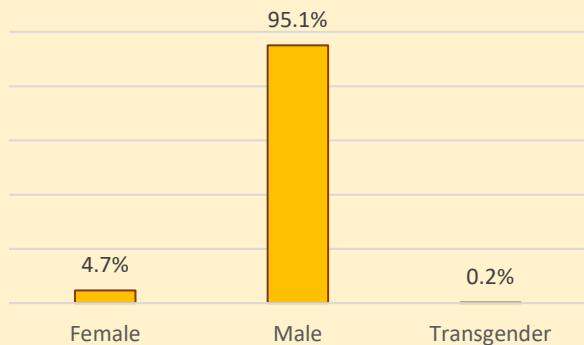

Sheriff's Daily Report

3/3/2022

CCSO Population Demographics

In Confinement

Gender Distribution