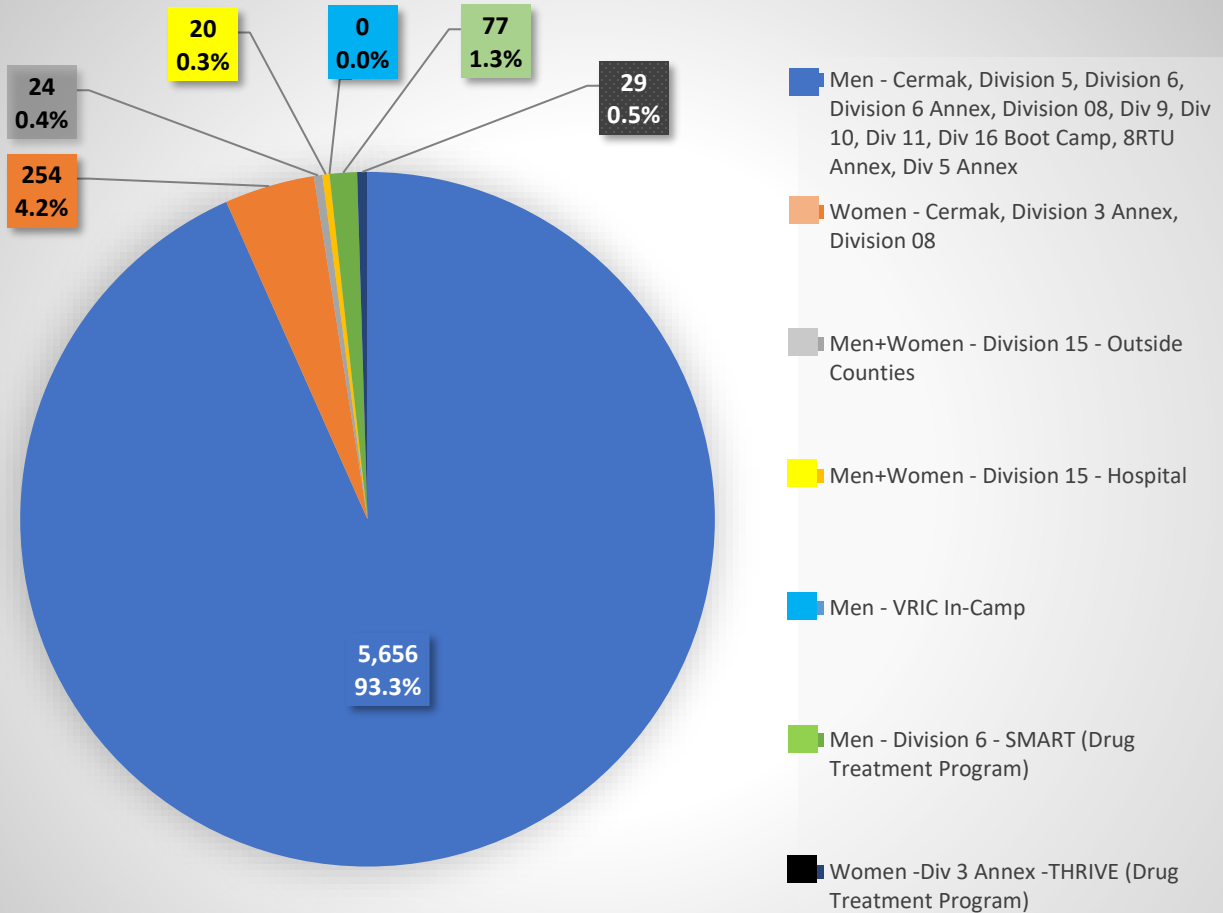

# Sheriff's Daily Report

3/3/2022

Under the Custody of the Sheriff	
<b>Total Male and Female</b>	<b>8,579</b>
Jail Population	6,060
Community Corrections	2,519

## Jail Population - Behind the Walls

#### Race Distribution

#### Age Distribution