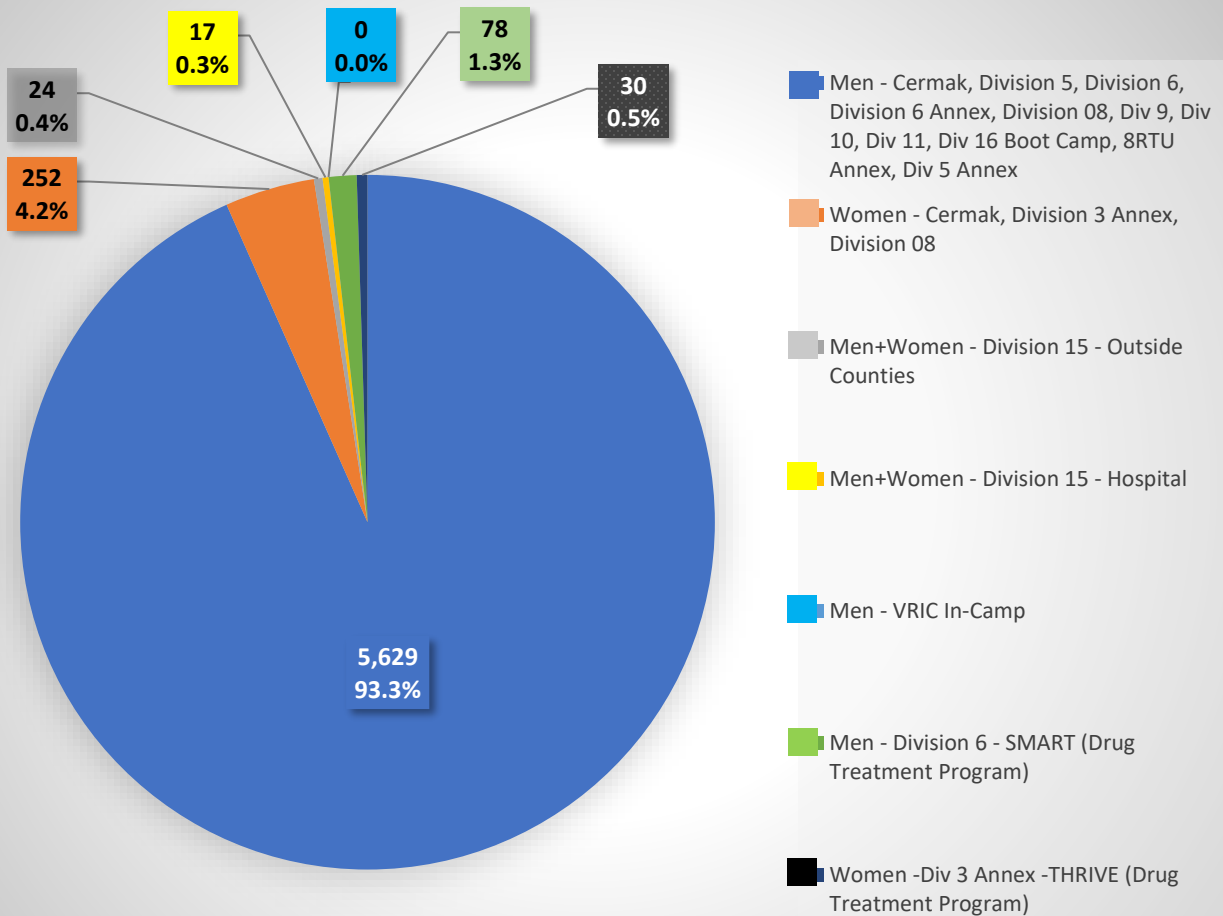

# Sheriff's Daily Report

3/2/2022

Under the Custody of the Sheriff	
<b>Total Male and Female</b>	<b>8,563</b>
Jail Population	6,030
Community Corrections	2,533

## Jail Population - Behind the Walls

## CCSO Population Demographics