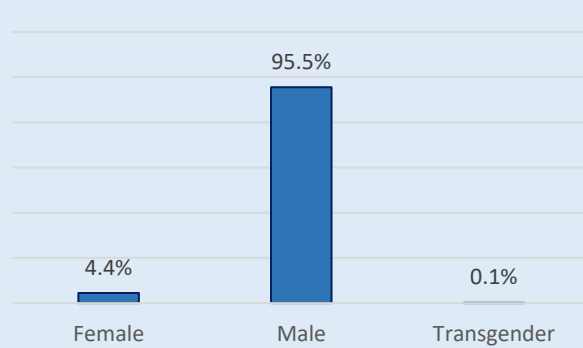

Sheriff's Daily Report

3/1/2022

Under the Custody of the Sheriff	
Total Male and Female	8,593
Jail Population	6,048
Community Corrections	2,545

Jail Population - Behind the Walls

Sheriff's Daily Report

3/1/2022

CCSO Population Demographics

In Confinement

Gender Distribution

Race Distribution

Age Distribution

Community Corrections

Gender Distribution

Race Distribution

Age Distribution