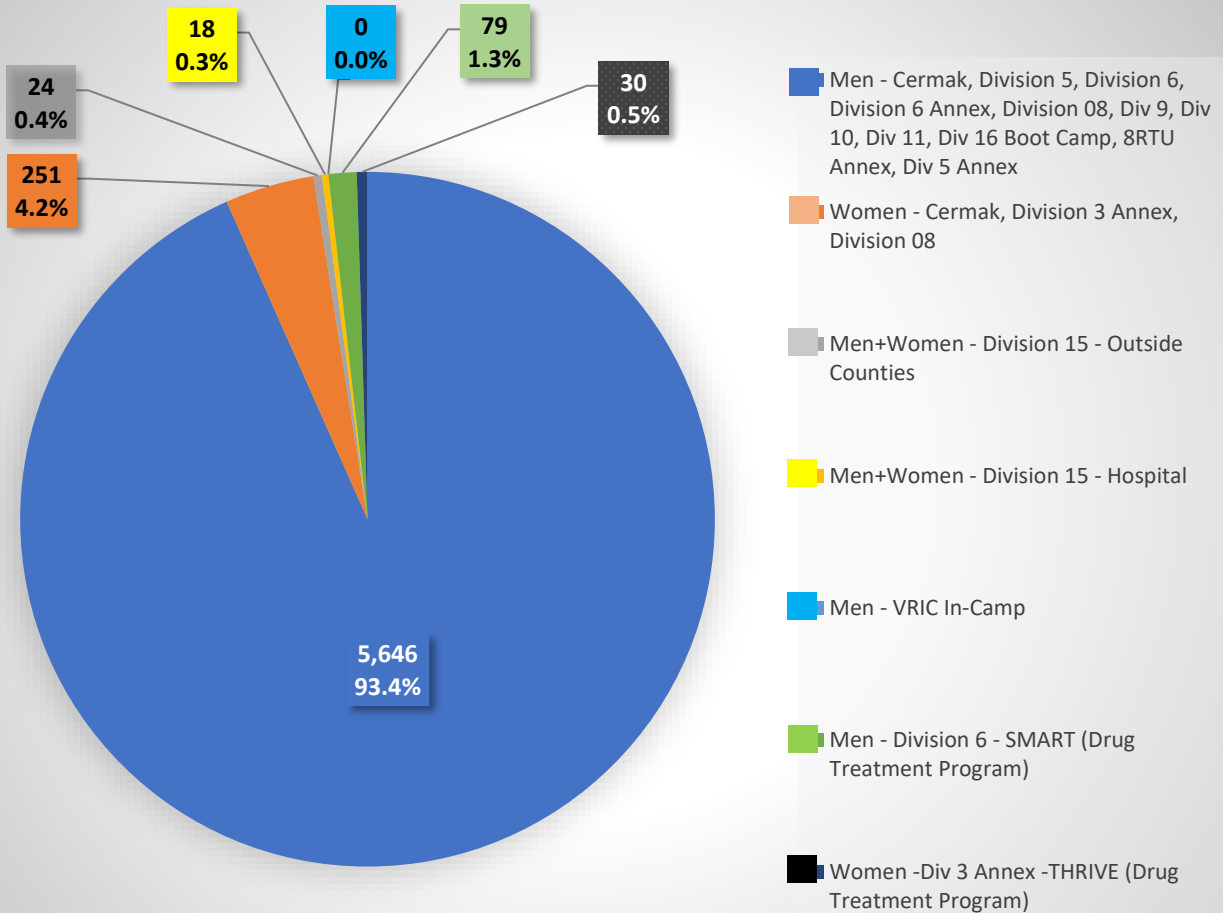

Sheriff's Daily Report

3/1/2022

Under the Custody of the Sheriff	
Total Male and Female	8,593
Jail Population	6,048
Community Corrections	2,545

Jail Population - Behind the Walls

Sheriff's Daily Report

3/1/2022

CCSO Population Demographics

In Confinement

Gender Distribution

Race Distribution

Age Distribution

Community Corrections

Gender Distribution

Race Distribution

Age Distribution