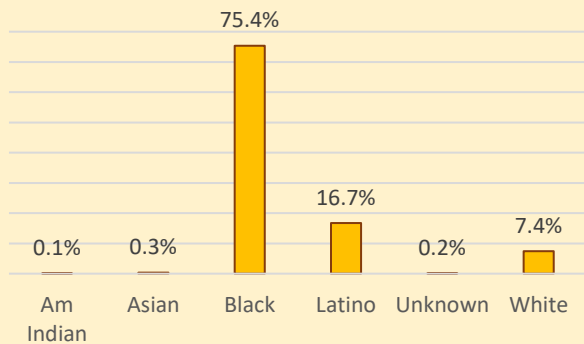

Sheriff's Daily Report

3/1/2022

Under the Custody of the Sheriff	
Total Male and Female	8,593
Jail Population	6,048
Community Corrections	2,545

Jail Population - Behind the Walls

Sheriff's Daily Report

3/1/2022

CCSO Population Demographics

In Confinement

Gender Distribution

Race Distribution

Age Distribution

Community Corrections

Gender Distribution

Race Distribution

Age Distribution