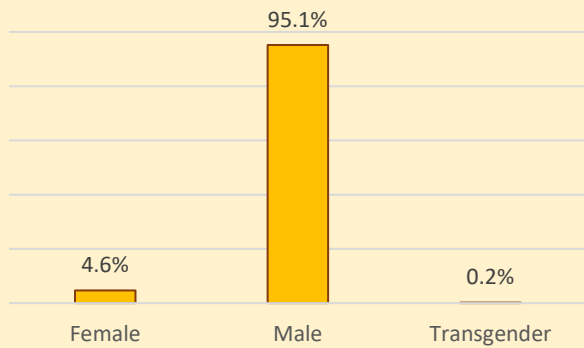

Sheriff's Daily Report

3/1/2022

Under the Custody of the Sheriff	
Total Male and Female	8,593
Jail Population	6,048
Community Corrections	2,545

Jail Population - Behind the Walls

Sheriff's Daily Report

3/1/2022

CCSO Population Demographics

In Confinement

Gender Distribution

Race Distribution

Age Distribution

Community Corrections

Gender Distribution

Race Distribution

Age Distribution