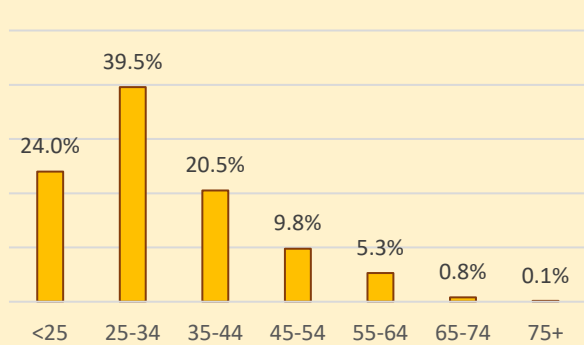

Sheriff's Daily Report

3/1/2022

Under the Custody of the Sheriff	
Total Male and Female	8,593
Jail Population	6,048
Community Corrections	2,545

Jail Population - Behind the Walls

Sheriff's Daily Report

3/1/2022

CCSO Population Demographics

In Confinement

Gender Distribution

Race Distribution

Age Distribution

Community Corrections

Gender Distribution

Race Distribution

Age Distribution