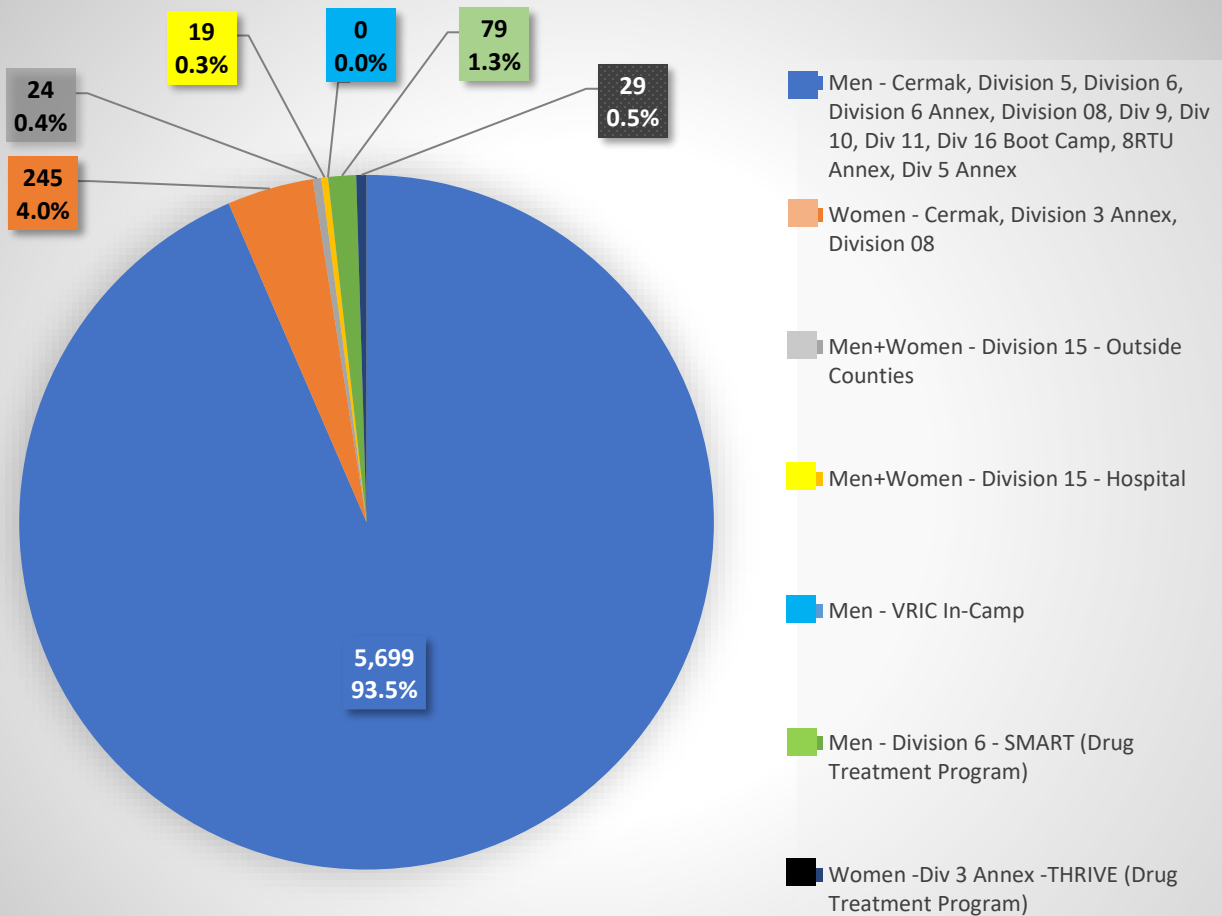

# Sheriff's Daily Report

2/28/2022

Under the Custody of the Sheriff	
<b>Total Male and Female</b>	<b>8,639</b>
Jail Population	6,095
Community Corrections	2,544

## Jail Population - Behind the Walls

# CCSO Population Demographics