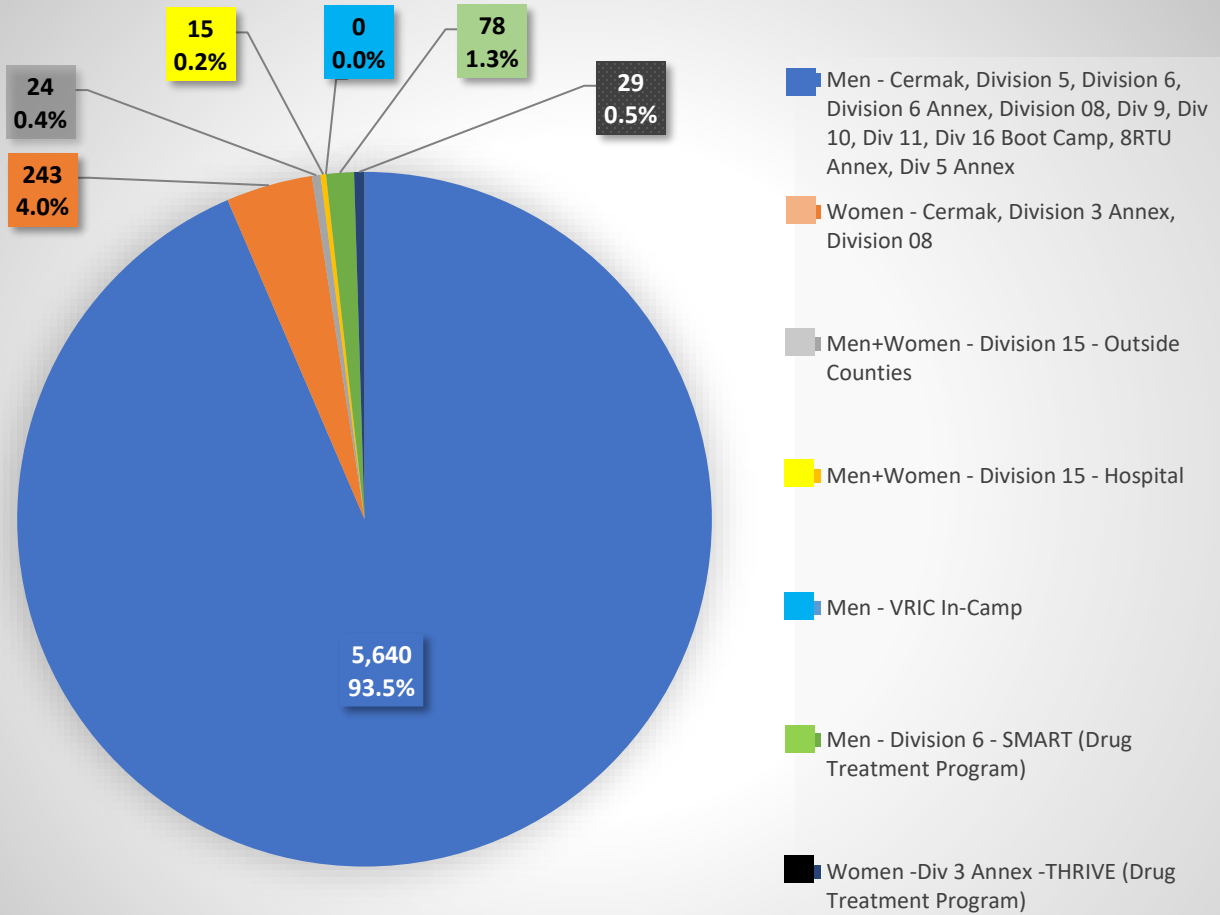

# Sheriff's Daily Report

2/24/2022

Under the Custody of the Sheriff	
<b>Total Male and Female</b>	<b>8,561</b>
Jail Population	6,029
Community Corrections	2,532

## Jail Population - Behind the Walls