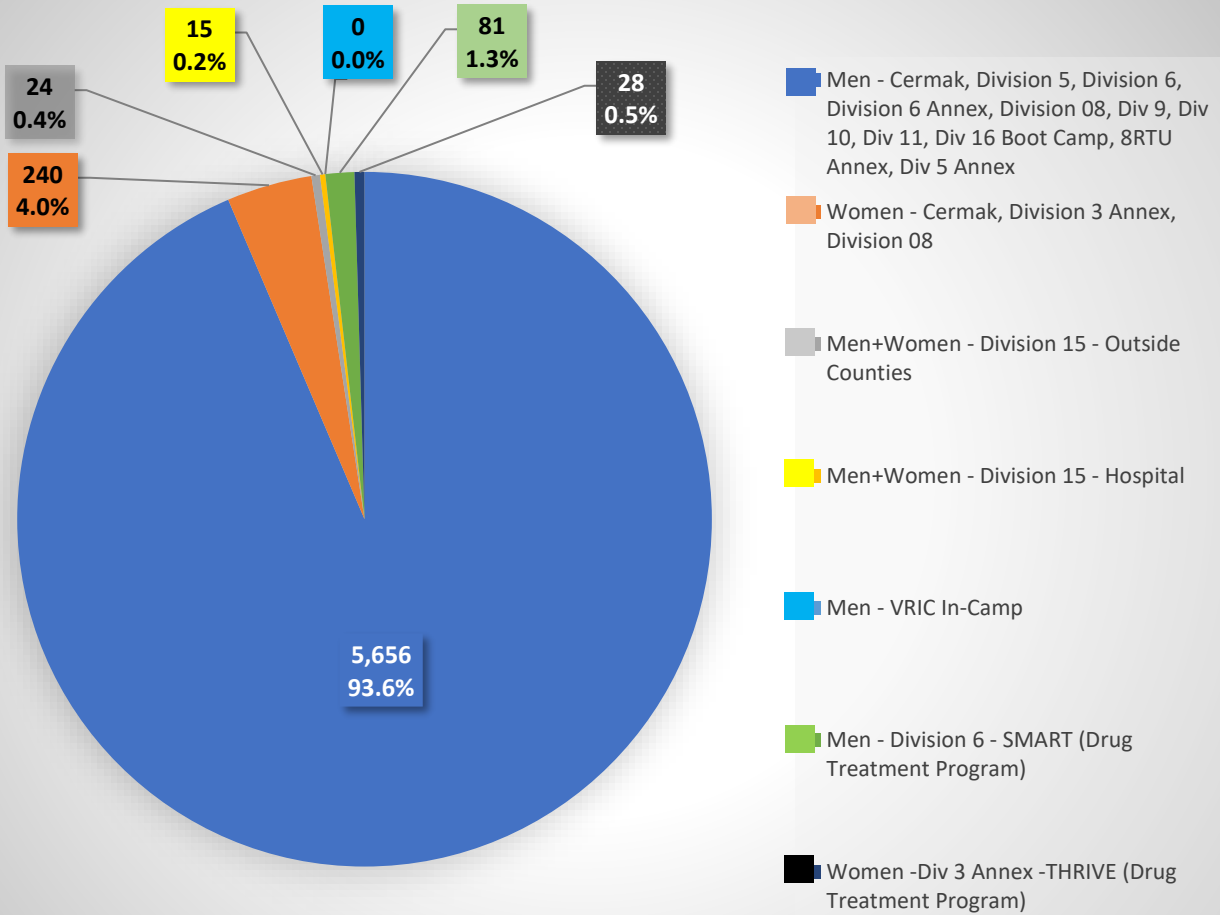

Sheriff's Daily Report

2/20/2022

Under the Custody of the Sheriff	
Total Male and Female	8,566
Jail Population	6,044
Community Corrections	2,522

Jail Population - Behind the Walls

Sheriff's Daily Report

2/20/2022

CCSO Population Demographics