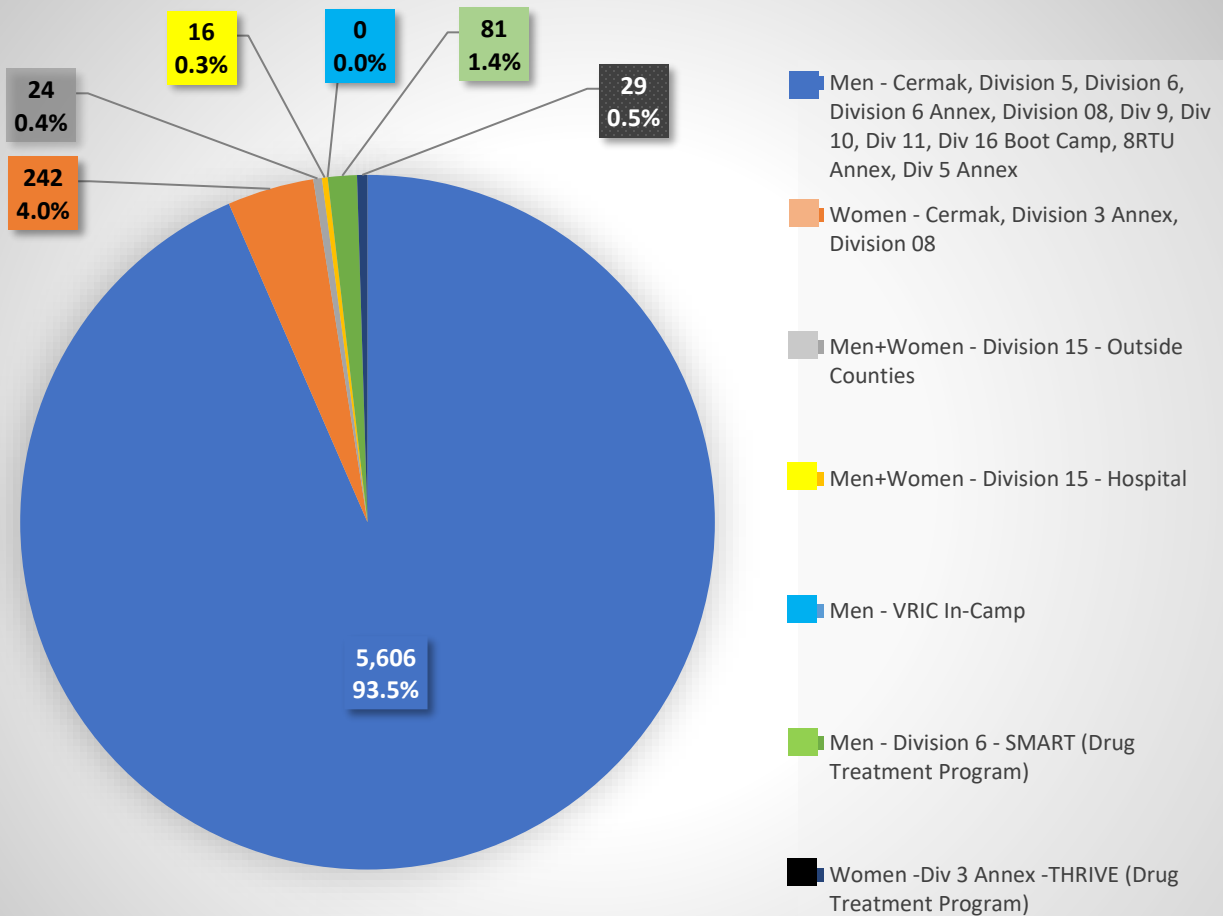

Sheriff's Daily Report

2/18/2022

Under the Custody of the Sheriff	
Total Male and Female	8,512
Jail Population	5,998
Community Corrections	2,514

Jail Population - Behind the Walls

Sheriff's Daily Report

2/18/2022

CCSO Population Demographics