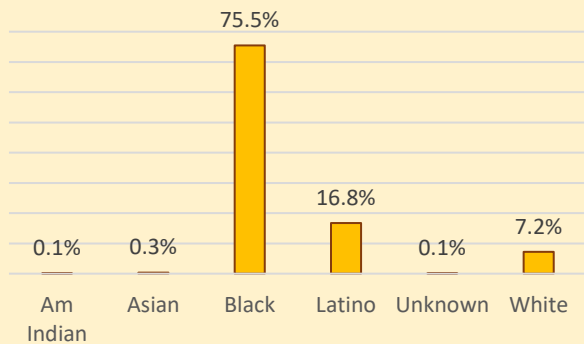

Sheriff's Daily Report

2/16/2022

Under the Custody of the Sheriff	
Total Male and Female	8,568
Jail Population	6,034
Community Corrections	2,534

Jail Population - Behind the Walls

Sheriff's Daily Report

2/16/2022

CCSO Population Demographics

In Confinement

Gender Distribution

Race Distribution

Age Distribution

Community Corrections

Gender Distribution

Race Distribution

Age Distribution