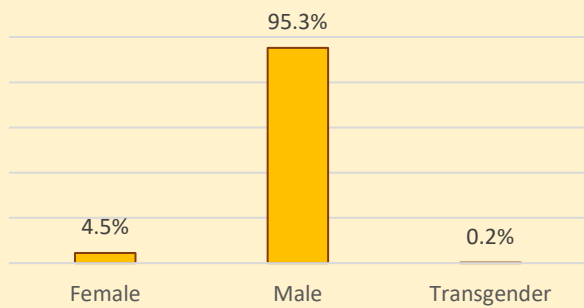

Sheriff's Daily Report

2/16/2022

Under the Custody of the Sheriff	
Total Male and Female	8,568
Jail Population	6,034
Community Corrections	2,534

Jail Population - Behind the Walls

Sheriff's Daily Report

2/16/2022

CCSO Population Demographics

In Confinement

Gender Distribution

Race Distribution

Age Distribution

Community Corrections

Gender Distribution

Race Distribution

Age Distribution