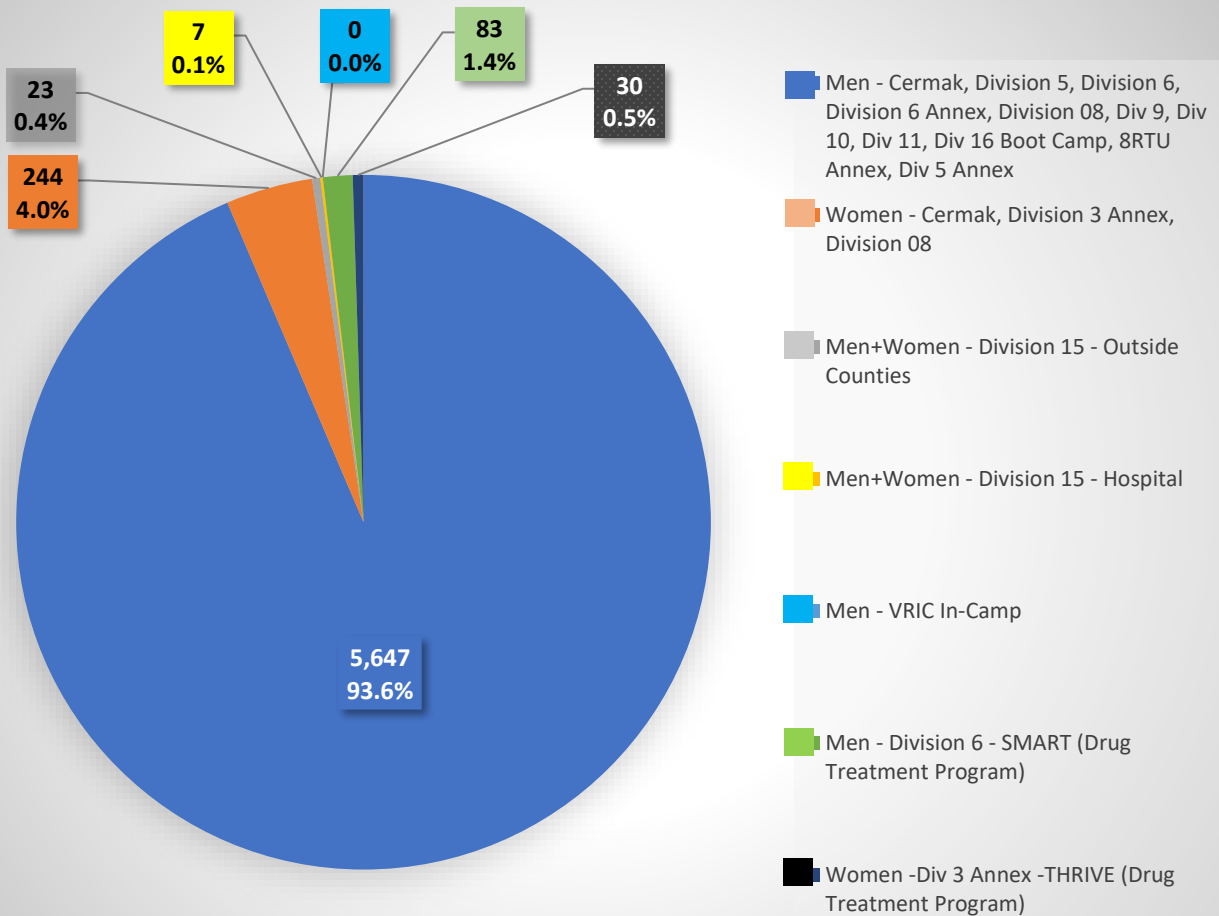

Sheriff's Daily Report

2/16/2022

Under the Custody of the Sheriff	
Total Male and Female	8,568
Jail Population	6,034
Community Corrections	2,534

Jail Population - Behind the Walls

Sheriff's Daily Report

2/16/2022

CCSO Population Demographics

In Confinement

Gender Distribution

Race Distribution

Age Distribution

Community Corrections

Gender Distribution

Race Distribution

Age Distribution