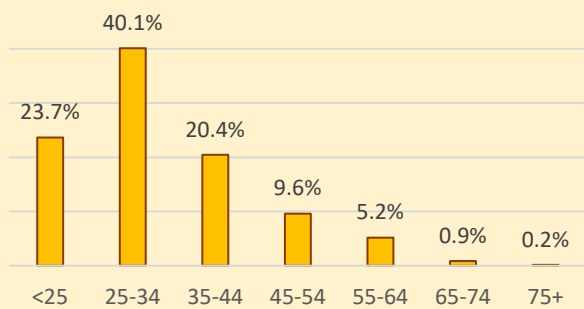

Sheriff's Daily Report

2/16/2022

Under the Custody of the Sheriff	
Total Male and Female	8,568
Jail Population	6,034
Community Corrections	2,534

Jail Population - Behind the Walls

Sheriff's Daily Report

2/16/2022

CCSO Population Demographics

In Confinement

Gender Distribution

Race Distribution

Age Distribution

Community Corrections

Gender Distribution

Race Distribution

Age Distribution