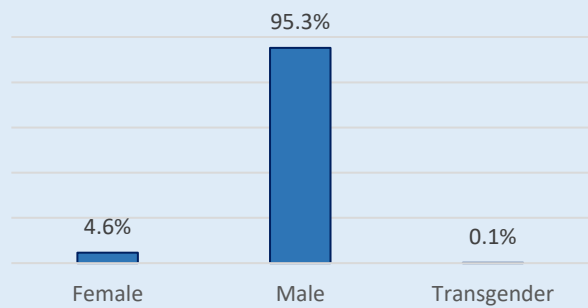

Sheriff's Daily Report

2/16/2022

Under the Custody of the Sheriff	
Total Male and Female	8,568
Jail Population	6,034
Community Corrections	2,534

Jail Population - Behind the Walls

Sheriff's Daily Report

2/16/2022

CCSO Population Demographics

In Confinement

Gender Distribution

Race Distribution

Age Distribution

Community Corrections

Gender Distribution

Race Distribution

Age Distribution