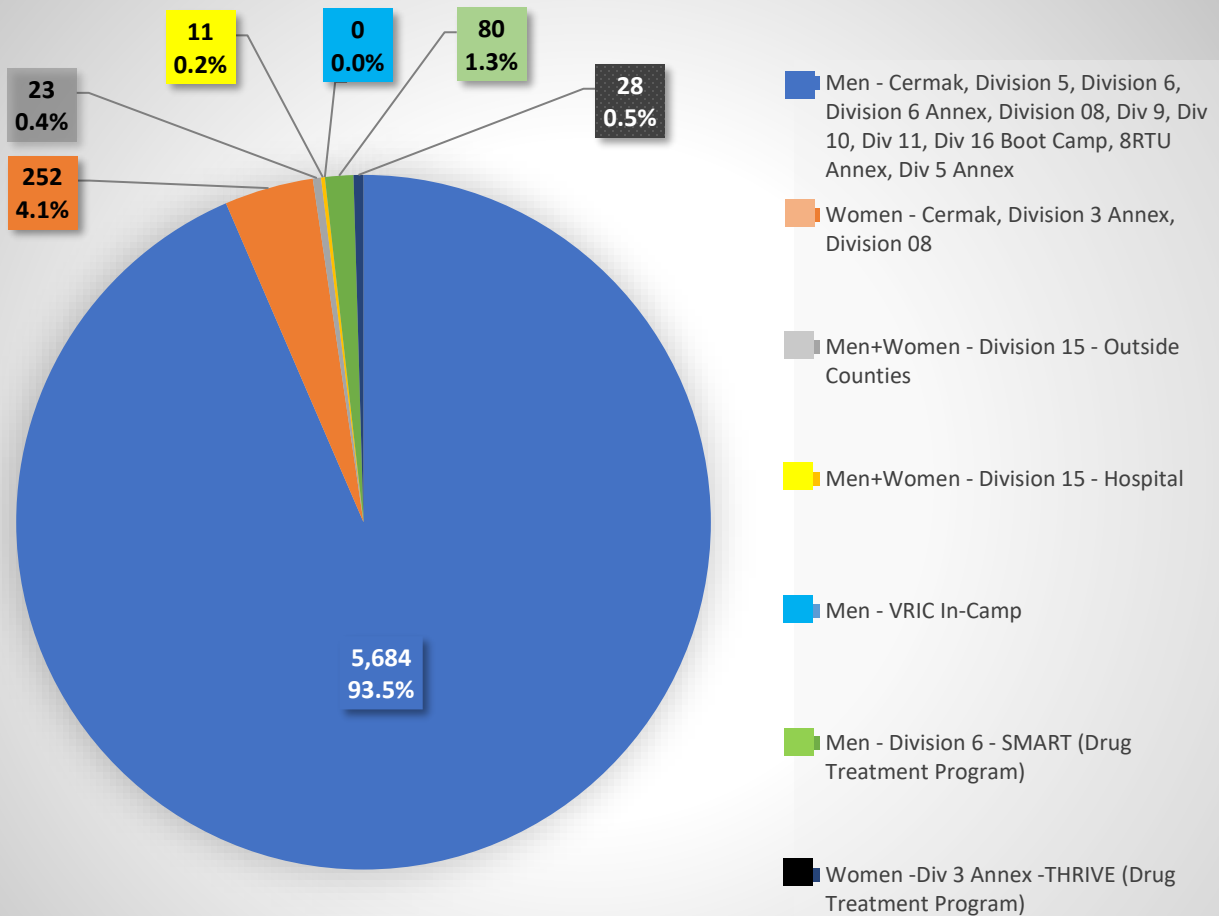

Sheriff's Daily Report

2/14/2022

Under the Custody of the Sheriff	
Total Male and Female	8,631
Jail Population	6,078
Community Corrections	2,553

Jail Population - Behind the Walls

Sheriff's Daily Report

2/14/2022

CCSO Population Demographics