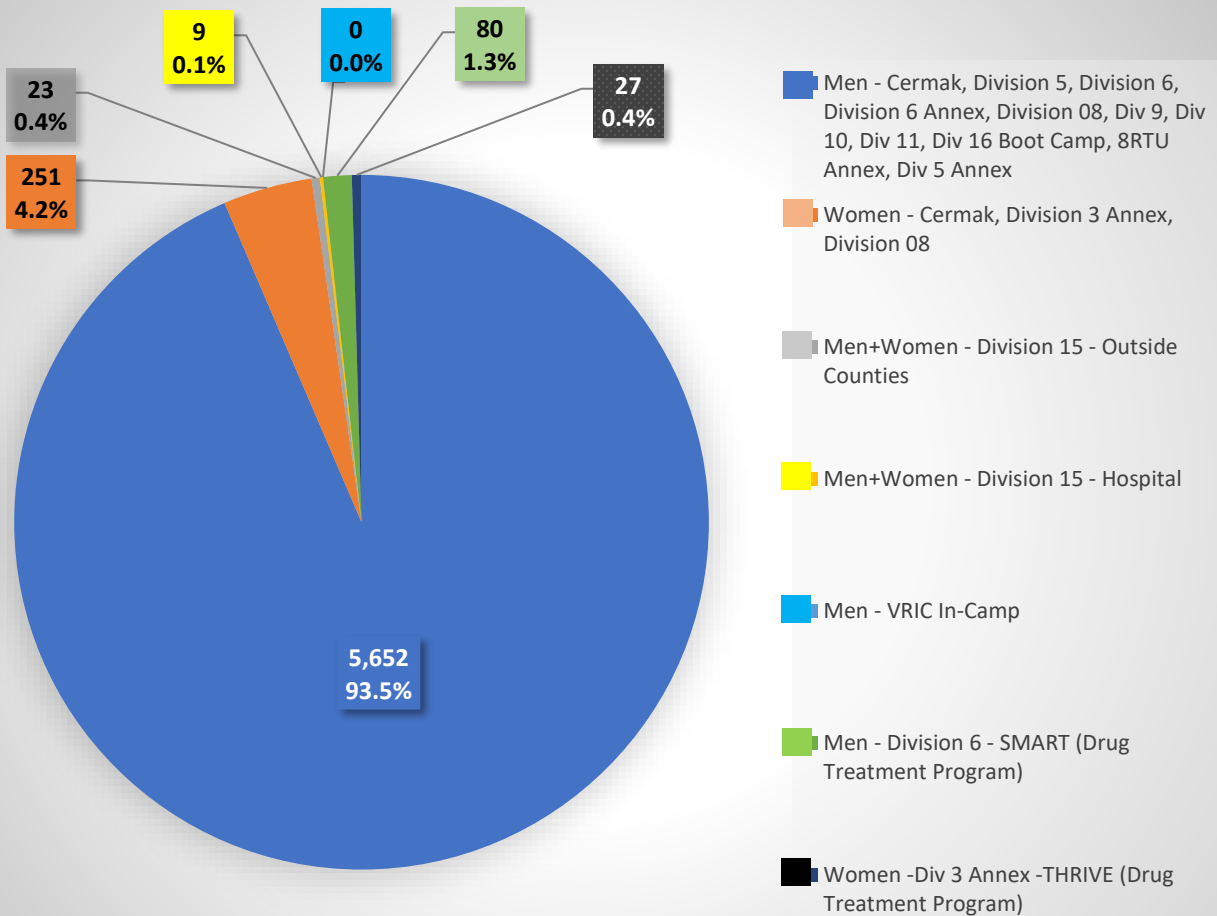

# Sheriff's Daily Report

## 2/13/2022

Under the Custody of the Sheriff	
Total Male and Female	<b>8,588</b>
Jail Population	6,042
Community Corrections	2,546

### Jail Population - Behind the Walls