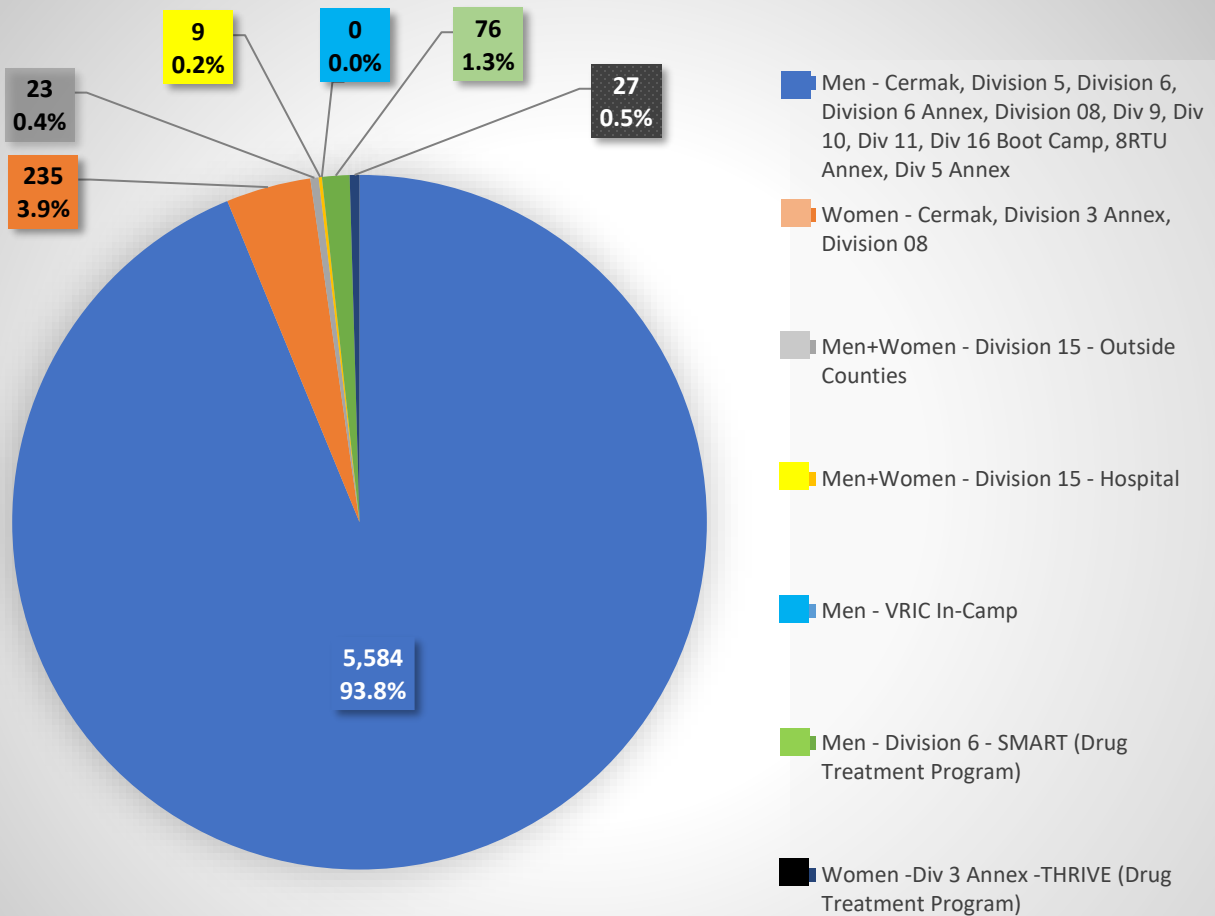

# Sheriff's Daily Report

2/11/2022

Under the Custody of the Sheriff	
Total Male and Female	8,489
Jail Population	5,954
Community Corrections	2,535

## Jail Population - Behind the Walls