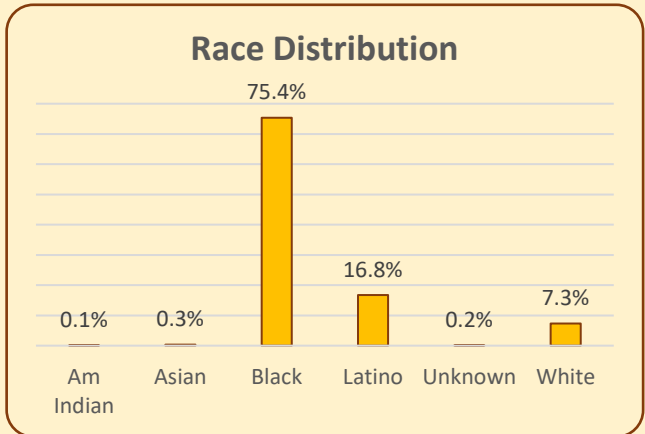

Sheriff's Daily Report

2/10/2022

CCSO Population Demographics

In Confinement