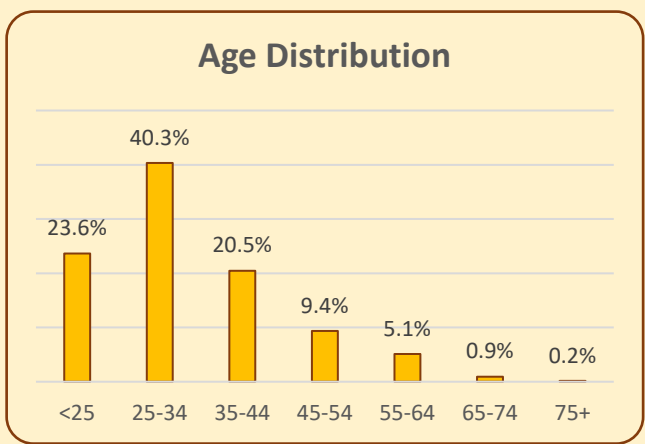

Sheriff's Daily Report

2/10/2022

CCSO Population Demographics

In Confinement