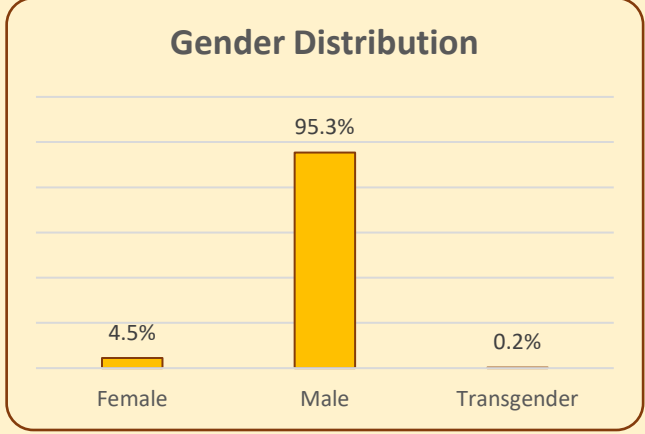

Sheriff's Daily Report

2/10/2022

CCSO Population Demographics

In Confinement