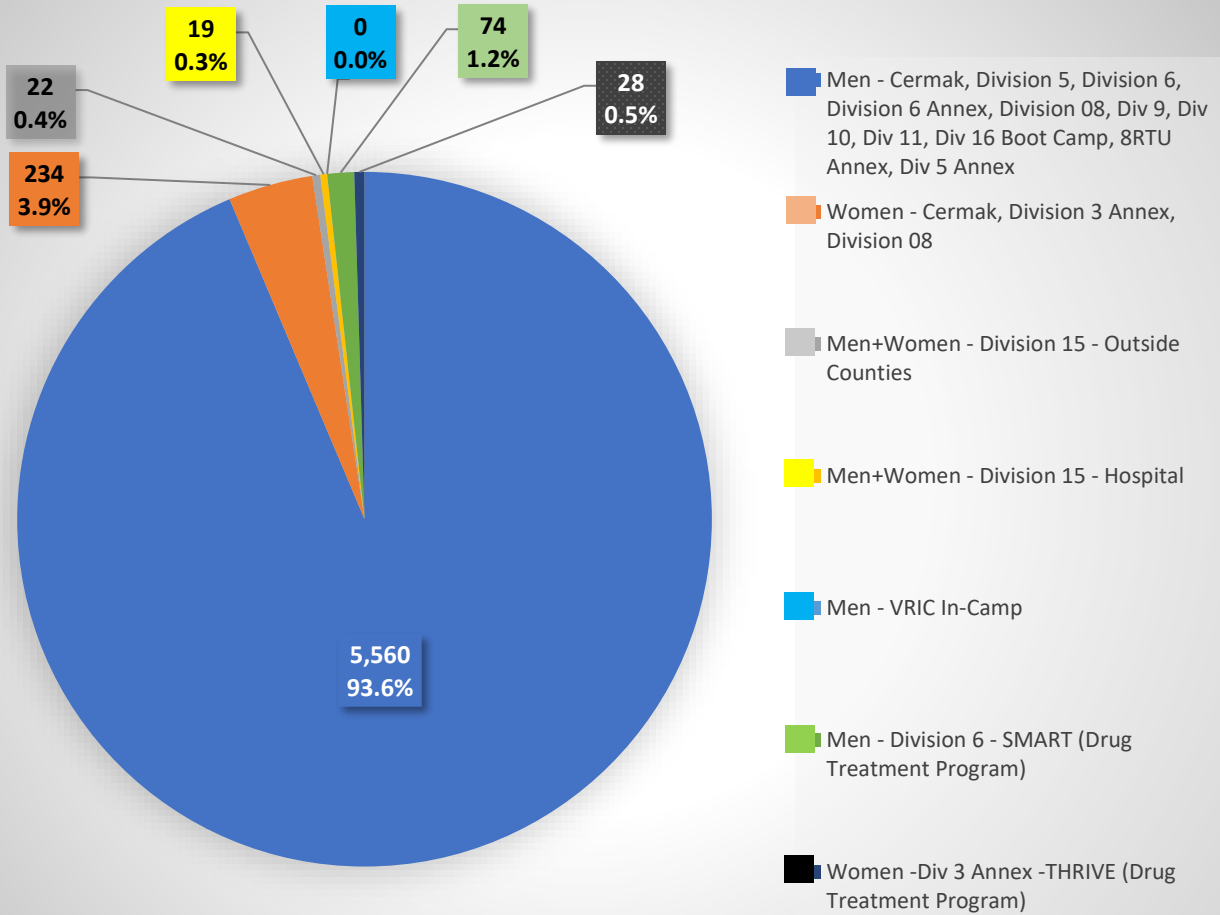

# Sheriff's Daily Report

## 2/10/2022

Under the Custody of the Sheriff	
Total Male and Female	<b>8,487</b>
Jail Population	5,937
Community Corrections	2,550

### Jail Population - Behind the Walls