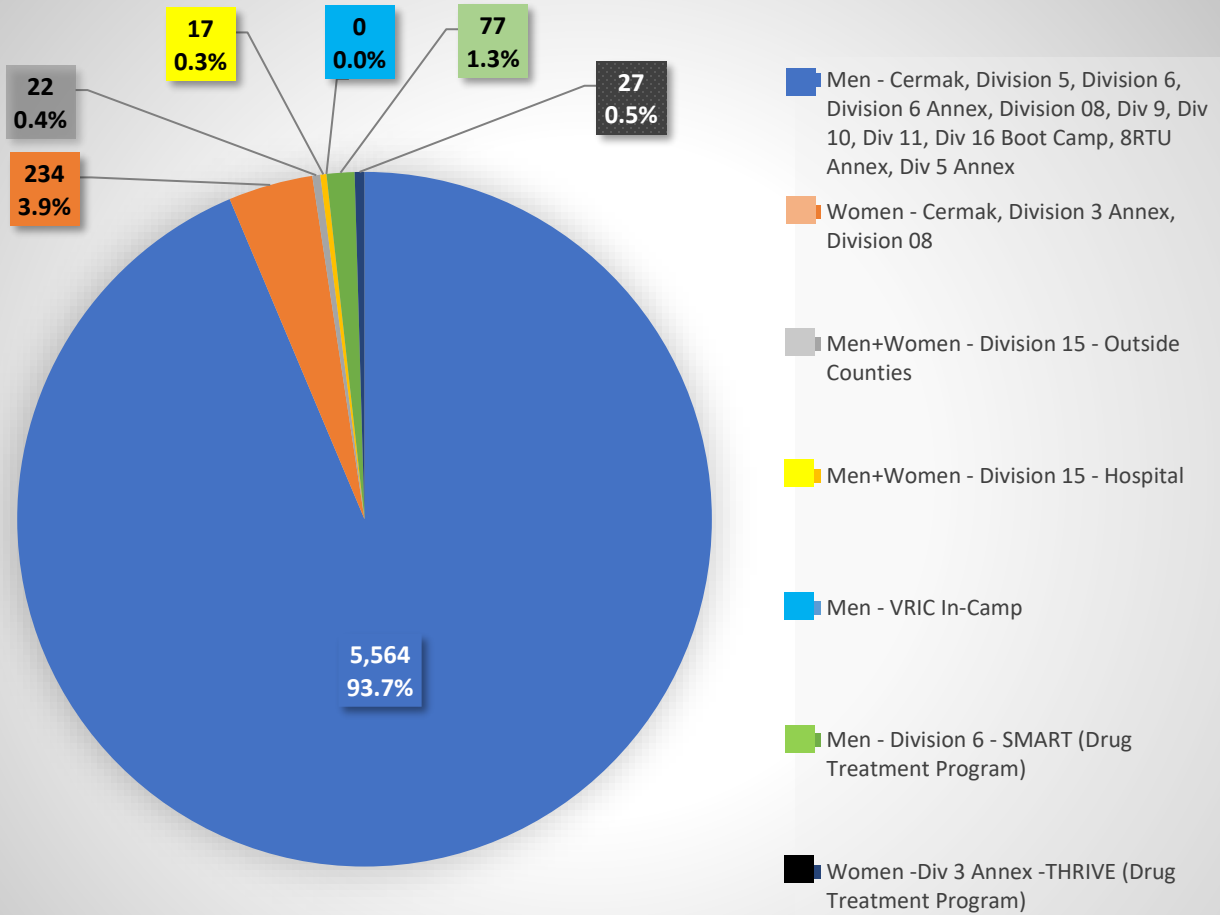

# Sheriff's Daily Report

2/9/2022

Under the Custody of the Sheriff	
<b>Total Male and Female</b>	<b>8,499</b>
Jail Population	5,941
Community Corrections	2,558

## Jail Population - Behind the Walls

##### Race Distribution

##### Age Distribution