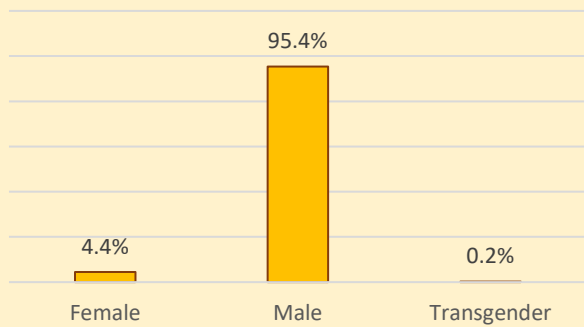

Sheriff's Daily Report

2/9/2022

CCSO Population Demographics

In Confinement

Gender Distribution