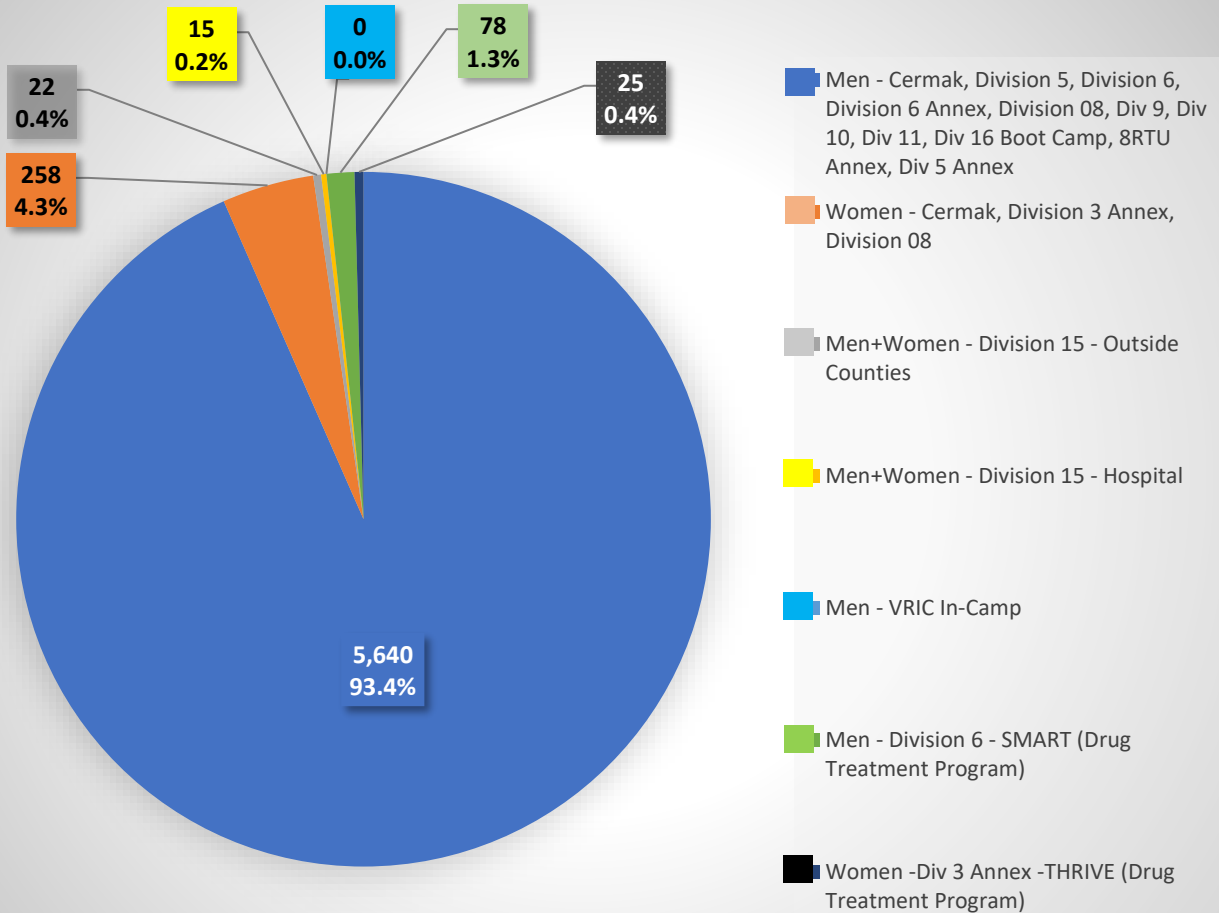

Sheriff's Daily Report

2/7/2022

Under the Custody of the Sheriff	
Total Male and Female	8,598
Jail Population	6,038
Community Corrections	2,560

Jail Population - Behind the Walls

Sheriff's Daily Report

2/7/2022

CCSO Population Demographics