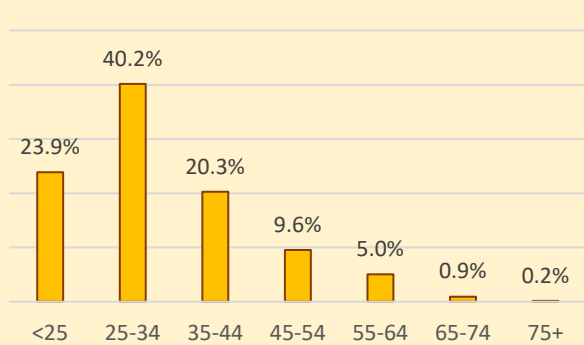

Sheriff's Daily Report

2/4/2022

Under the Custody of the Sheriff	
Total Male and Female	8,522
Jail Population	5,986
Community Corrections	2,536

Jail Population - Behind the Walls

Sheriff's Daily Report

2/4/2022

CCSO Population Demographics

In Confinement

Gender Distribution

Race Distribution

Age Distribution

Community Corrections

Gender Distribution

Race Distribution

Age Distribution