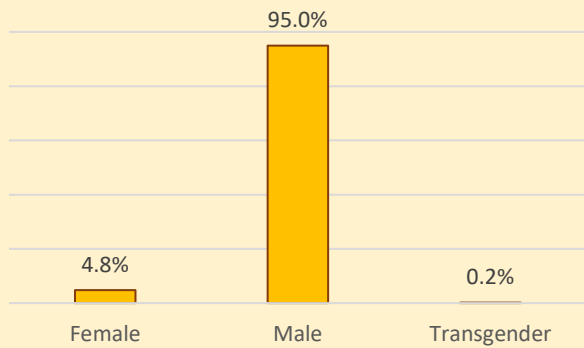

Sheriff's Daily Report

2/4/2022

Under the Custody of the Sheriff	
Total Male and Female	8,522
Jail Population	5,986
Community Corrections	2,536

Jail Population - Behind the Walls

Sheriff's Daily Report

2/4/2022

CCSO Population Demographics

In Confinement

Gender Distribution

Race Distribution

Age Distribution

Community Corrections

Gender Distribution

Race Distribution

Age Distribution