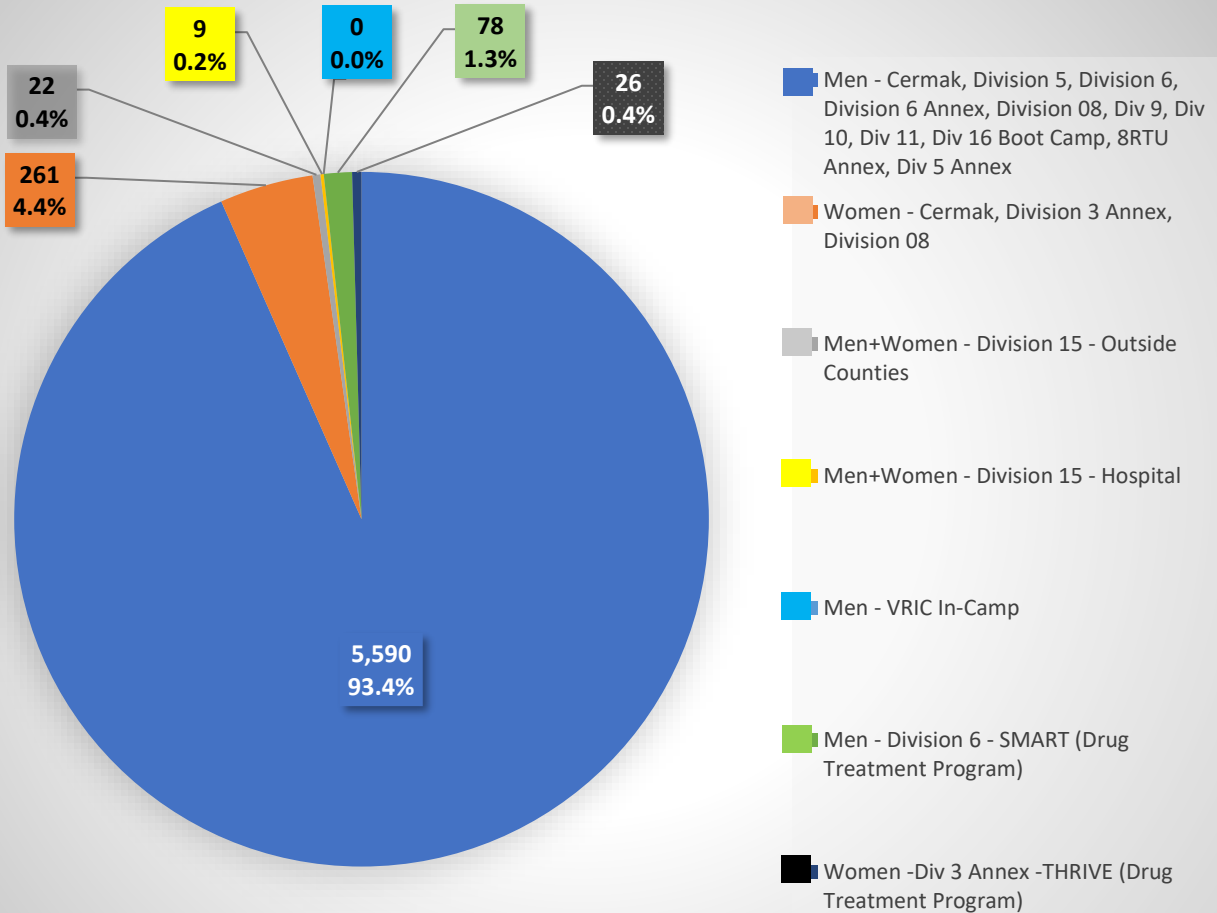

Sheriff's Daily Report

2/4/2022

Under the Custody of the Sheriff	
Total Male and Female	8,522
Jail Population	5,986
Community Corrections	2,536

Jail Population - Behind the Walls

Sheriff's Daily Report

2/4/2022

CCSO Population Demographics

In Confinement

Gender Distribution

Race Distribution

Age Distribution

Community Corrections

Gender Distribution

Race Distribution

Age Distribution