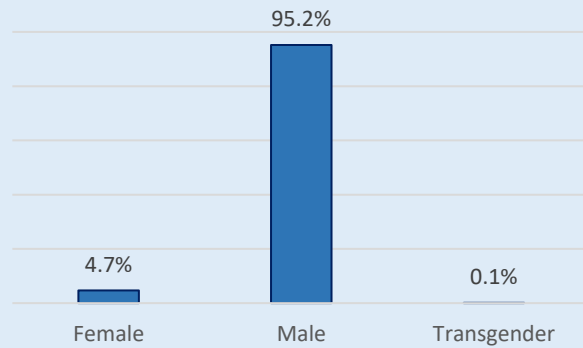

Sheriff's Daily Report

2/4/2022

Under the Custody of the Sheriff	
Total Male and Female	8,522
Jail Population	5,986
Community Corrections	2,536

Jail Population - Behind the Walls

Sheriff's Daily Report

2/4/2022

CCSO Population Demographics

In Confinement

Gender Distribution

Race Distribution

Age Distribution

Community Corrections

Gender Distribution

Race Distribution

Age Distribution