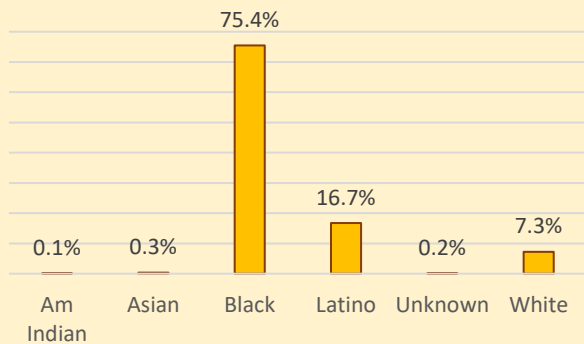

Sheriff's Daily Report

2/4/2022

Under the Custody of the Sheriff	
Total Male and Female	8,522
Jail Population	5,986
Community Corrections	2,536

Jail Population - Behind the Walls

Sheriff's Daily Report

2/4/2022

CCSO Population Demographics

In Confinement

Gender Distribution

Race Distribution

Age Distribution

Community Corrections

Gender Distribution

Race Distribution

Age Distribution