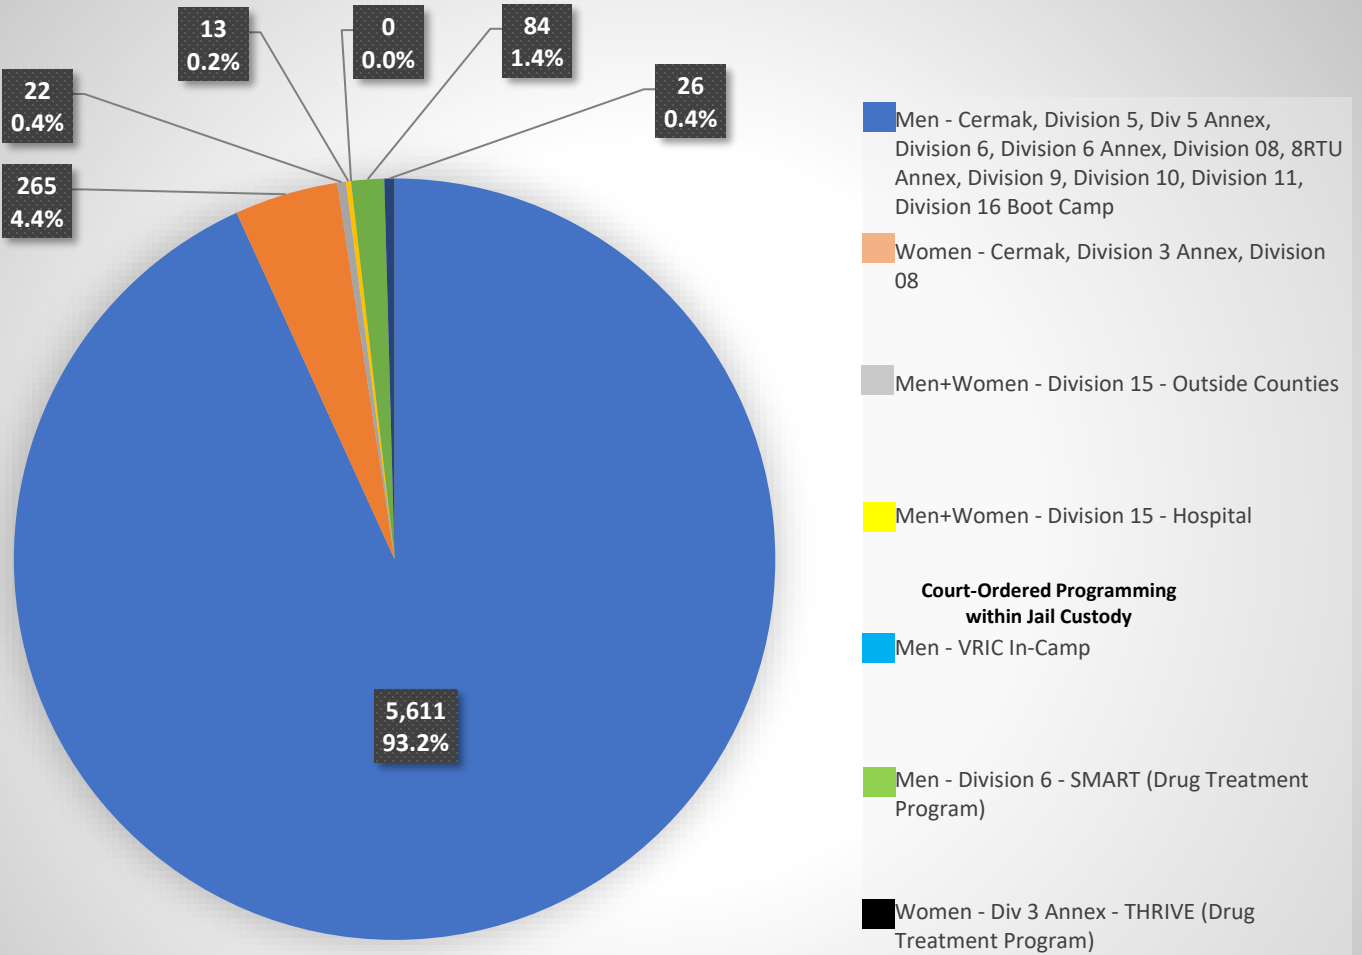

Sheriff's Daily Report

2/2/2022

Under the Custody of the Sheriff	
Total Male and Female	8,559
Jail Population	6,021
Community Corrections	2,538

Jail Population - Behind the Walls

Behind the Walls: Detainees that are physically housed under the Sheriff's custody 24 hours a day/7 days a week. This includes all populations listed on this chart - Divisional populations male & female, Outside Counties, Hospital, PRC, Women's Residential, & VRIC. Detainees in court-ordered treatment programs (PRC, Women's Residential, VRIC) are housed at CCDOC 24 hours a day/7 days week.

Sheriff's Daily Report

2/2/2022

CCSO Population Demographics