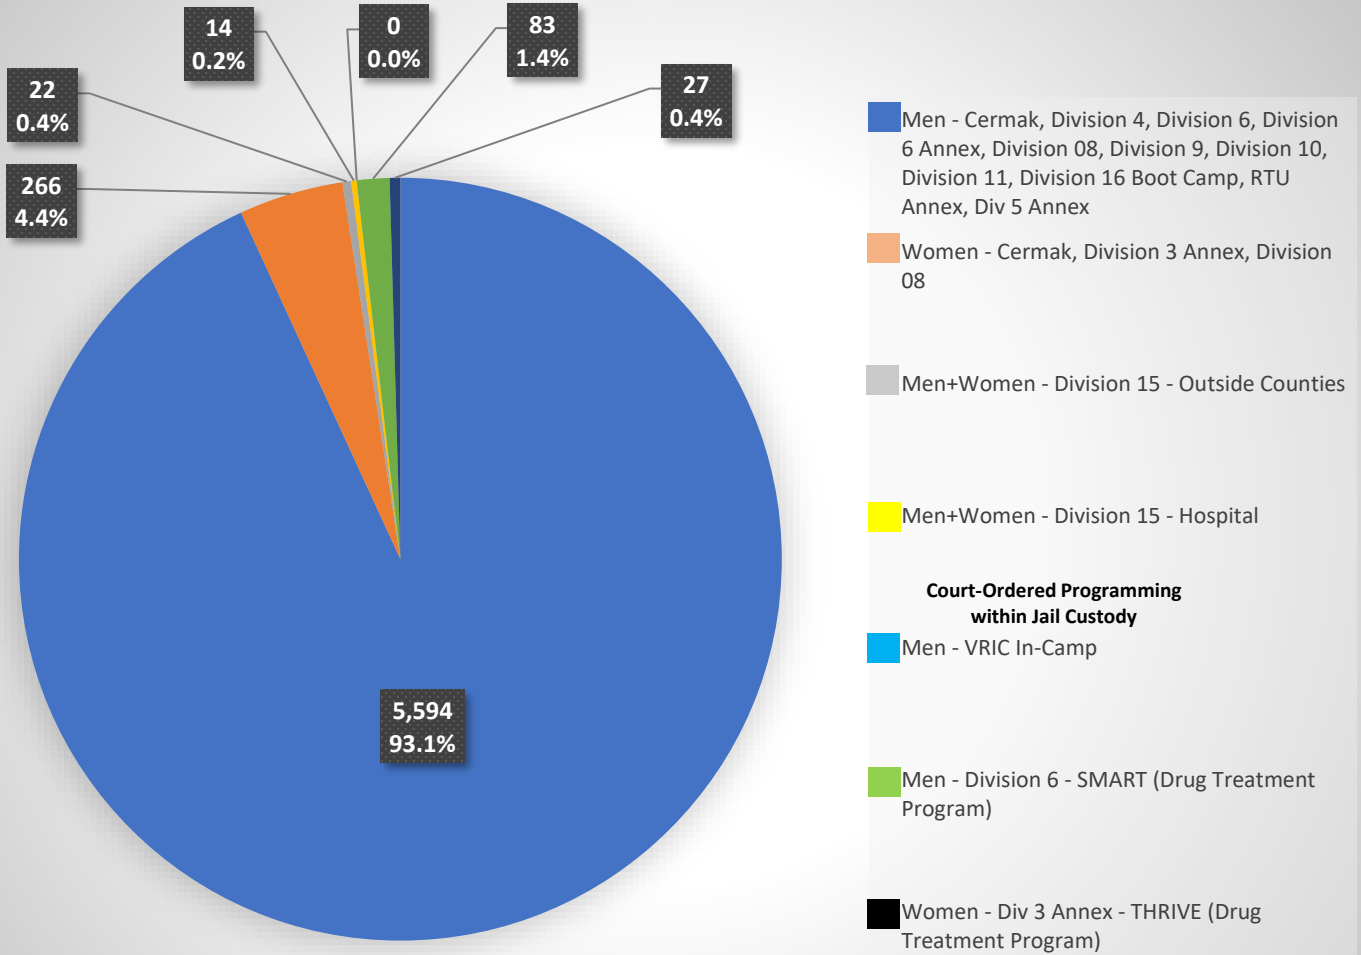

# Sheriff's Daily Report

2/1/2022

Under the Custody of the Sheriff	
<b>Total Male and Female</b>	<b>8,543</b>
Jail Population	6,006
Community Corrections	2,537

## Jail Population - Behind the Walls

Behind the Walls: Detainees that are physically housed under the Sheriff's custody 24 hours a day/7 days a week. This includes all populations listed on this chart - Divisional populations male & female, Outside Counties, Hospital, PRC, Women's Residential, & VRIC. Detainees in court-ordered treatment programs (PRC, Women's Residential, VRIC) are housed at CCDOC 24 hours a day/7 days week.