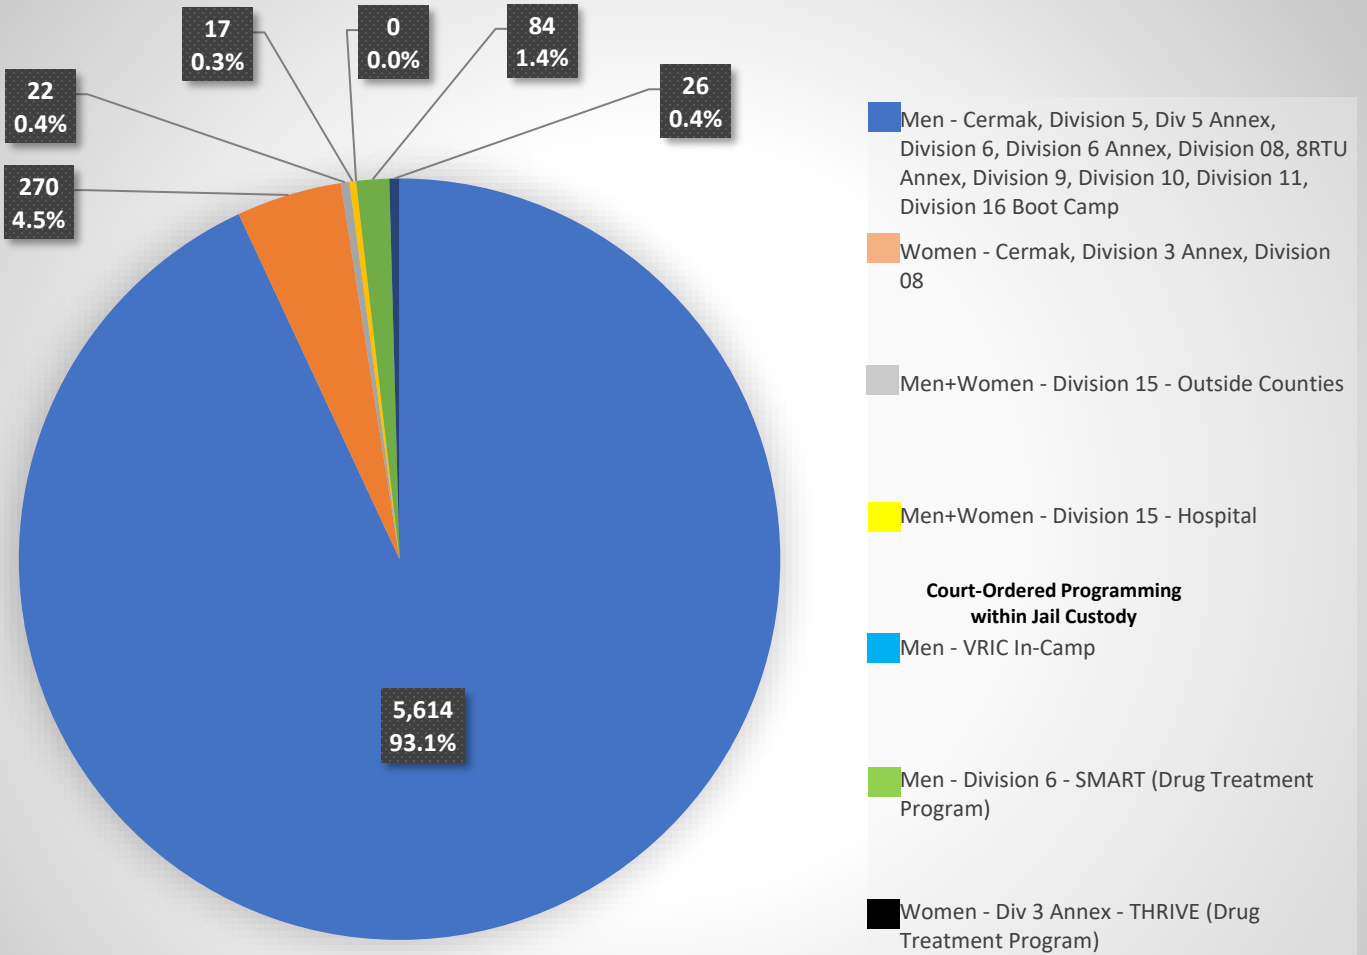

Sheriff's Daily Report

1/31/2022

Under the Custody of the Sheriff	
Total Male and Female	8,571
Jail Population	6,033
Community Corrections	2,538

Jail Population - Behind the Walls

Behind the Walls: Detainees that are physically housed under the Sheriff's custody 24 hours a day/7 days a week. This includes all populations listed on this chart - Divisional populations male & female, Outside Counties, Hospital, PRC, Women's Residential, & VRIC. Detainees in court-ordered treatment programs (PRC, Women's Residential, VRIC) are housed at CCDOC 24 hours a day/7 days week.

Sheriff's Daily Report

1/31/2022

CCSO Population Demographics