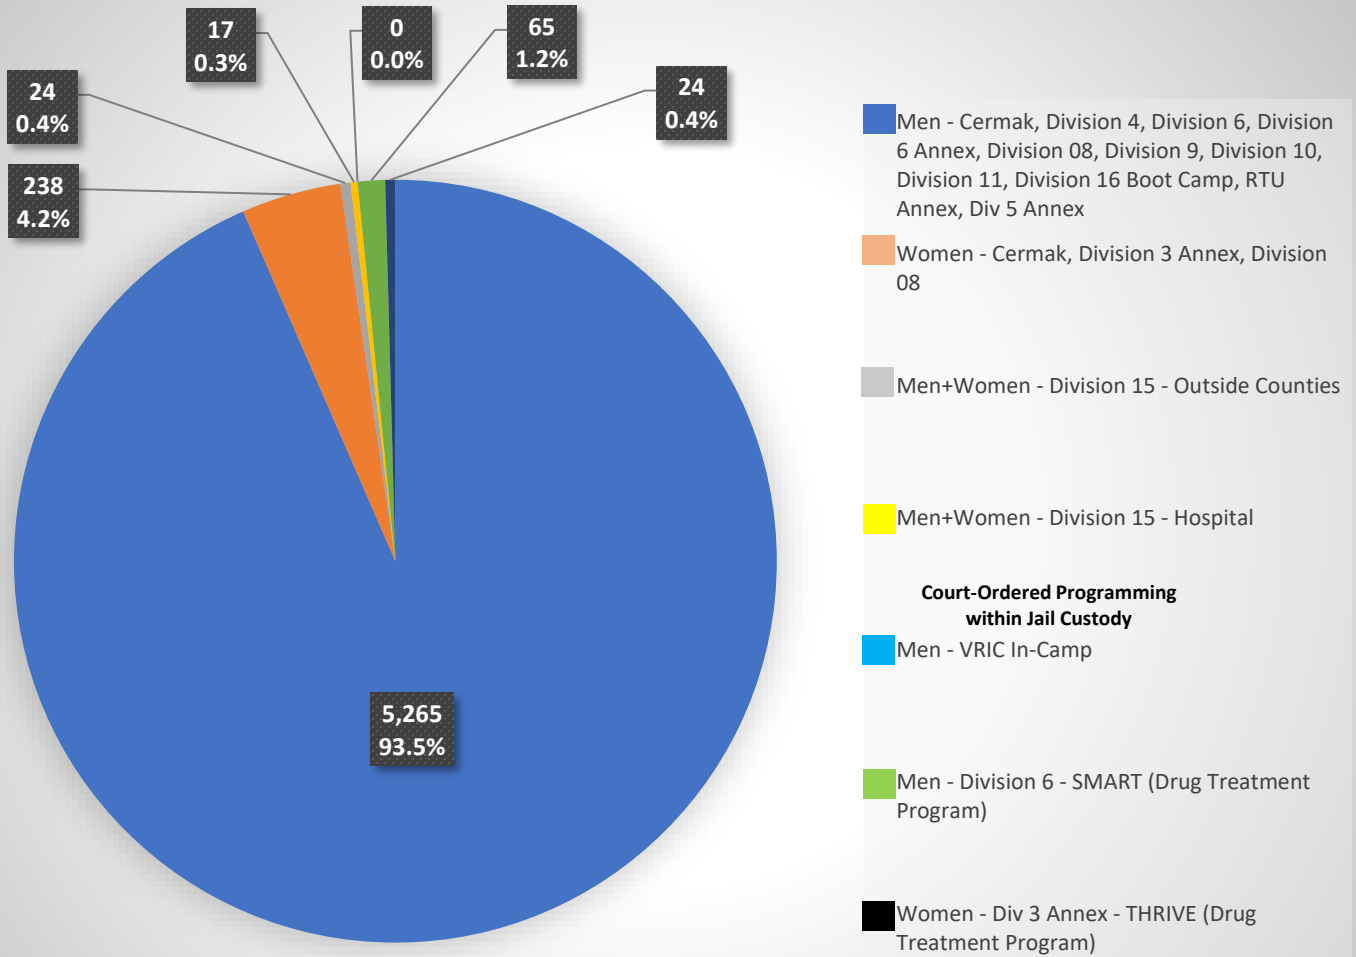

Sheriff's Daily Report

12/31/2021

Under the Custody of the Sheriff	
Total Male and Female	8,299
Jail Population	5,633
Community Corrections	2,666

Jail Population - Behind the Walls

Behind the Walls: Detainees that are physically housed under the Sheriff's custody 24 hours a day/7 days a week. This includes all populations listed on this chart - Divisional populations male & female, Outside Counties, Hospital, PRC, Women's Residential, & VRIC. Detainees in court-ordered treatment programs (PRC, Women's Residential, VRIC) are housed at CCDOC 24 hours a day/7 days week.

Sheriff's Daily Report

12/31/2021

CCSO Population Demographics

In Confinement

Community Corrections

Gender Distribution

Gender Distribution

Race Distribution

Race Distribution

Age Distribution

Age Distribution