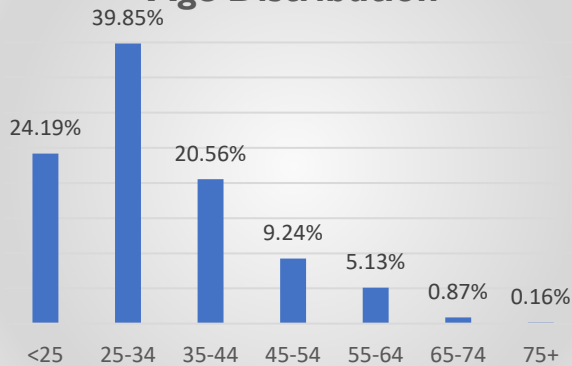

Sheriff's Daily Report

12/31/2021

Under the Custody of the Sheriff	
Total Male and Female	8,299
Jail Population	5,633
Community Corrections	2,666

Jail Population - Behind the Walls

Behind the Walls: Detainees that are physically housed under the Sheriff's custody 24 hours a day/7 days a week. This includes all populations listed on this chart - Divisional populations male & female, Outside Counties, Hospital, PRC, Women's Residential, & VRIC. Detainees in court-ordered treatment programs (PRC, Women's Residential, VRIC) are housed at CCDOC 24 hours a day/7 days week.

Sheriff's Daily Report

12/31/2021

CCSO Population Demographics

In Confinement

Community Corrections

Gender Distribution

Gender Distribution

Race Distribution

Race Distribution

Age Distribution

Age Distribution