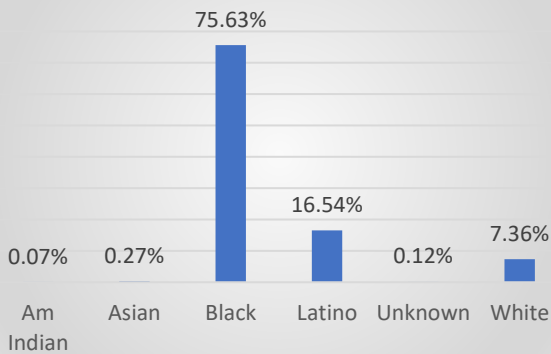

Sheriff's Daily Report

12/31/2021

Under the Custody of the Sheriff	
Total Male and Female	8,299
Jail Population	5,633
Community Corrections	2,666

Jail Population - Behind the Walls

Behind the Walls: Detainees that are physically housed under the Sheriff's custody 24 hours a day/7 days a week. This includes all populations listed on this chart - Divisional populations male & female, Outside Counties, Hospital, PRC, Women's Residential, & VRIC. Detainees in court-ordered treatment programs (PRC, Women's Residential, VRIC) are housed at CCDOC 24 hours a day/7 days week.

Sheriff's Daily Report

12/31/2021

CCSO Population Demographics

In Confinement

Community Corrections

Gender Distribution

Gender Distribution

Race Distribution

Race Distribution

Age Distribution

Age Distribution