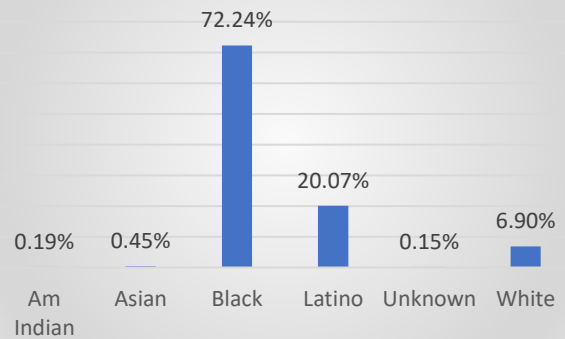

Sheriff's Daily Report

12/31/2021

Under the Custody of the Sheriff	
Total Male and Female	8,299
Jail Population	5,633
Community Corrections	2,666

Jail Population - Behind the Walls

Behind the Walls: Detainees that are physically housed under the Sheriff's custody 24 hours a day/7 days a week. This includes all populations listed on this chart - Divisional populations male & female, Outside Counties, Hospital, PRC, Women's Residential, & VRIC. Detainees in court-ordered treatment programs (PRC, Women's Residential, VRIC) are housed at CCDOC 24 hours a day/7 days week.

Sheriff's Daily Report

12/31/2021

CCSO Population Demographics

In Confinement

Community Corrections

Gender Distribution

Gender Distribution

Race Distribution

Race Distribution

Age Distribution

Age Distribution