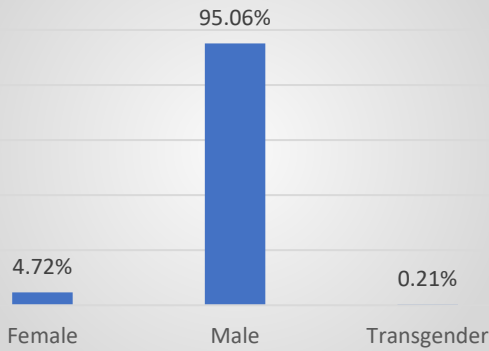

Sheriff's Daily Report

12/31/2021

Under the Custody of the Sheriff	
Total Male and Female	8,299
Jail Population	5,633
Community Corrections	2,666

Jail Population - Behind the Walls

Behind the Walls: Detainees that are physically housed under the Sheriff's custody 24 hours a day/7 days a week. This includes all populations listed on this chart - Divisional populations male & female, Outside Counties, Hospital, PRC, Women's Residential, & VRIC. Detainees in court-ordered treatment programs (PRC, Women's Residential, VRIC) are housed at CCDOC 24 hours a day/7 days week.

Sheriff's Daily Report

12/31/2021

CCSO Population Demographics

In Confinement

Community Corrections

Gender Distribution

Gender Distribution

Race Distribution

Race Distribution

Age Distribution

Age Distribution