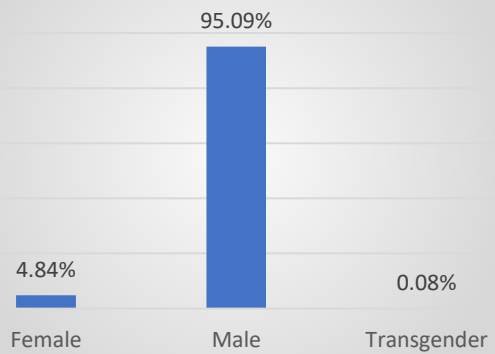

Sheriff's Daily Report

12/31/2021

Under the Custody of the Sheriff	
Total Male and Female	8,299
Jail Population	5,633
Community Corrections	2,666

Jail Population - Behind the Walls

Behind the Walls: Detainees that are physically housed under the Sheriff's custody 24 hours a day/7 days a week. This includes all populations listed on this chart - Divisional populations male & female, Outside Counties, Hospital, PRC, Women's Residential, & VRIC. Detainees in court-ordered treatment programs (PRC, Women's Residential, VRIC) are housed at CCDOC 24 hours a day/7 days week.

Sheriff's Daily Report

12/31/2021

CCSO Population Demographics

In Confinement

Community Corrections

Gender Distribution

Gender Distribution

Race Distribution

Race Distribution

Age Distribution

Age Distribution