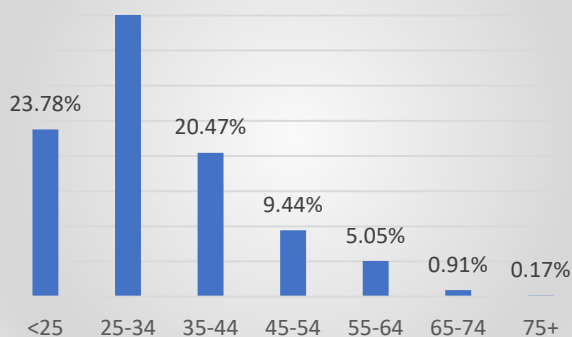

Sheriff's Daily Report

1/26/2022

Under the Custody of the Sheriff	
Total Male and Female	8,558
Jail Population	5,988
Community Corrections	2,570

Jail Population - Behind the Walls

Behind the Walls: Detainees that are physically housed under the Sheriff's custody 24 hours a day/7 days a week. This includes all populations listed on this chart - Divisional populations male & female, Outside Counties, Hospital, PRC, Women's Residential, & VRIC. Detainees in court-ordered treatment programs (PRC, Women's Residential, VRIC) are housed at CCDOC 24 hours a day/7 days week.

Sheriff's Daily Report

1/26/2022

CCSO Population Demographics

In Confinement

Gender Distribution

Race Distribution

Age Distribution

Community Corrections

Gender Distribution

Race Distribution

Age Distribution