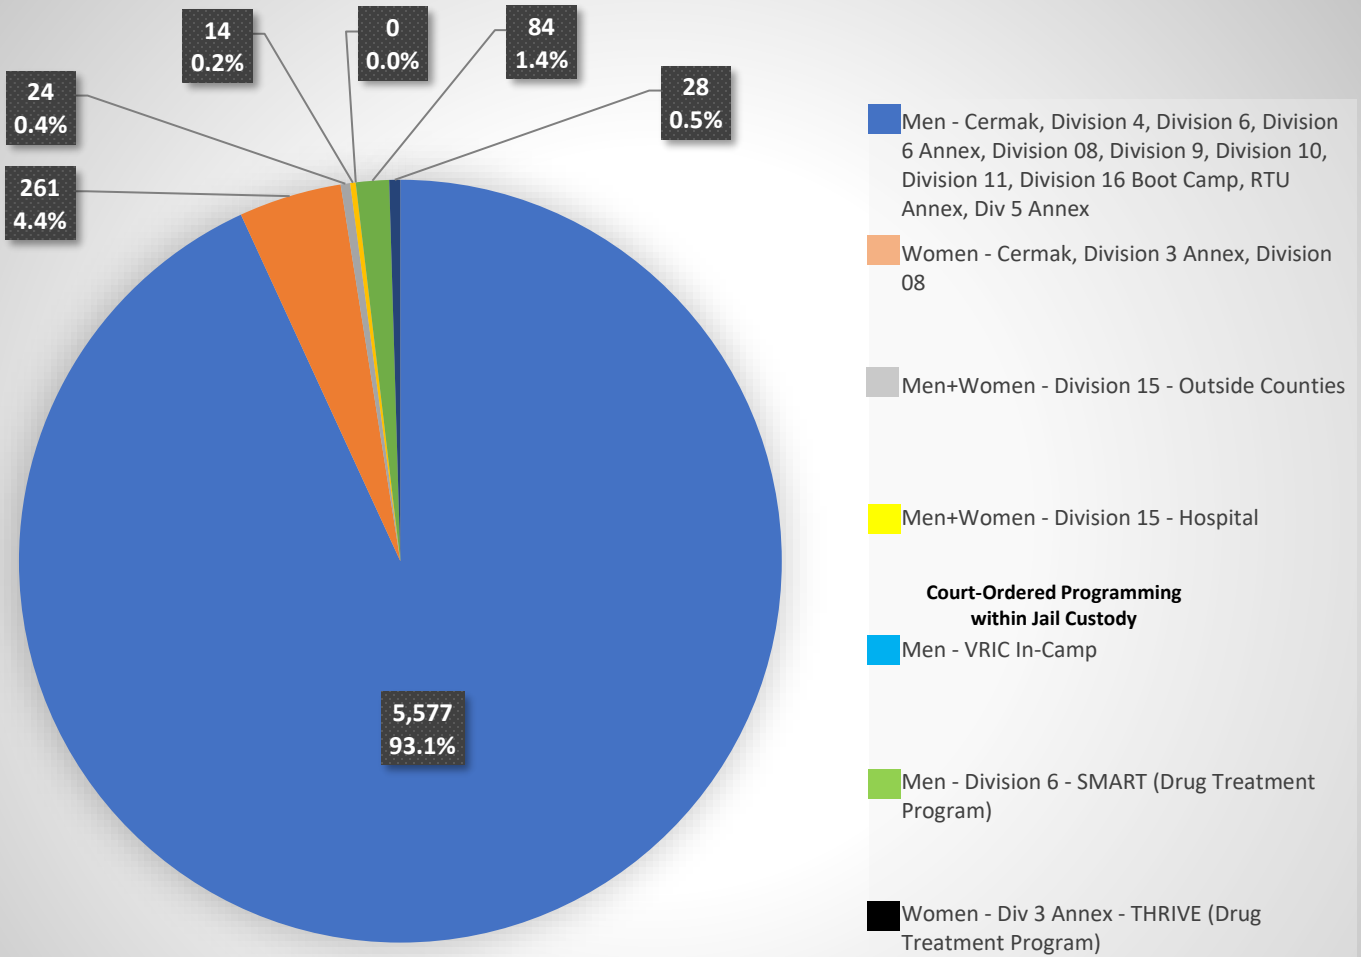

Sheriff's Daily Report

1/26/2022

Under the Custody of the Sheriff	
Total Male and Female	8,558
Jail Population	5,988
Community Corrections	2,570

Jail Population - Behind the Walls

Behind the Walls: Detainees that are physically housed under the Sheriff's custody 24 hours a day/7 days a week. This includes all populations listed on this chart - Divisional populations male & female, Outside Counties, Hospital, PRC, Women's Residential, & VRIC. Detainees in court-ordered treatment programs (PRC, Women's Residential, VRIC) are housed at CCDOC 24 hours a day/7 days week.

Sheriff's Daily Report

1/26/2022

CCSO Population Demographics

In Confinement

Gender Distribution

Race Distribution

Age Distribution

Community Corrections

Gender Distribution

Race Distribution

Age Distribution