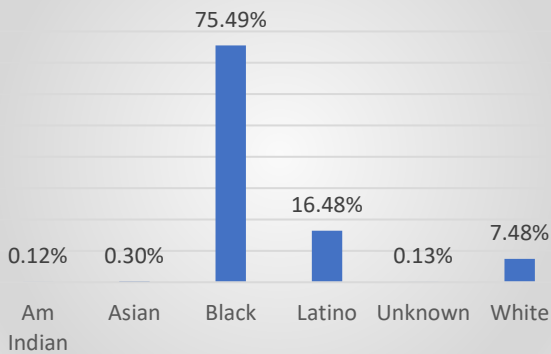

Sheriff's Daily Report

1/26/2022

Under the Custody of the Sheriff	
Total Male and Female	8,558
Jail Population	5,988
Community Corrections	2,570

Jail Population - Behind the Walls

Behind the Walls: Detainees that are physically housed under the Sheriff's custody 24 hours a day/7 days a week. This includes all populations listed on this chart - Divisional populations male & female, Outside Counties, Hospital, PRC, Women's Residential, & VRIC. Detainees in court-ordered treatment programs (PRC, Women's Residential, VRIC) are housed at CCDOC 24 hours a day/7 days week.

Sheriff's Daily Report

1/26/2022

CCSO Population Demographics

In Confinement

Gender Distribution

Race Distribution

Age Distribution

Community Corrections

Gender Distribution

Race Distribution

Age Distribution