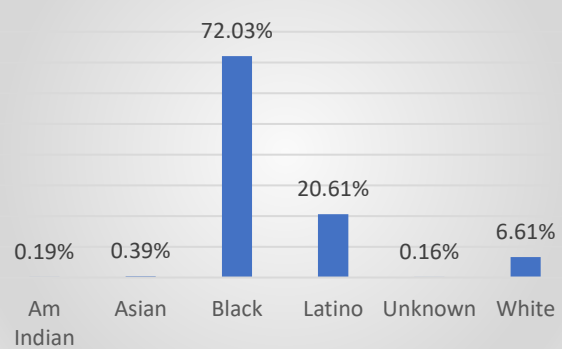

Sheriff's Daily Report

1/26/2022

Under the Custody of the Sheriff	
Total Male and Female	8,558
Jail Population	5,988
Community Corrections	2,570

Jail Population - Behind the Walls

Behind the Walls: Detainees that are physically housed under the Sheriff's custody 24 hours a day/7 days a week. This includes all populations listed on this chart - Divisional populations male & female, Outside Counties, Hospital, PRC, Women's Residential, & VRIC. Detainees in court-ordered treatment programs (PRC, Women's Residential, VRIC) are housed at CCDOC 24 hours a day/7 days week.

Sheriff's Daily Report

1/26/2022

CCSO Population Demographics

In Confinement

Gender Distribution

Race Distribution

Age Distribution

Community Corrections

Gender Distribution

Race Distribution

Age Distribution