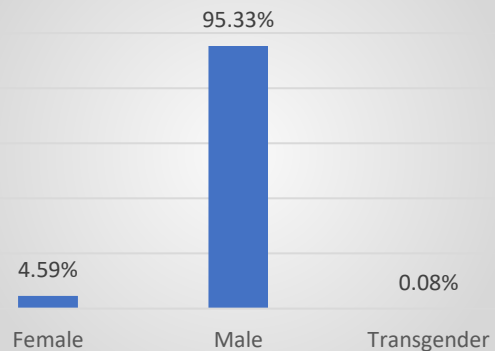

Sheriff's Daily Report

1/26/2022

Under the Custody of the Sheriff	
Total Male and Female	8,558
Jail Population	5,988
Community Corrections	2,570

Jail Population - Behind the Walls

Behind the Walls: Detainees that are physically housed under the Sheriff's custody 24 hours a day/7 days a week. This includes all populations listed on this chart - Divisional populations male & female, Outside Counties, Hospital, PRC, Women's Residential, & VRIC. Detainees in court-ordered treatment programs (PRC, Women's Residential, VRIC) are housed at CCDOC 24 hours a day/7 days week.

Sheriff's Daily Report

1/26/2022

CCSO Population Demographics

In Confinement

Gender Distribution

Race Distribution

Age Distribution

Community Corrections

Gender Distribution

Race Distribution

Age Distribution