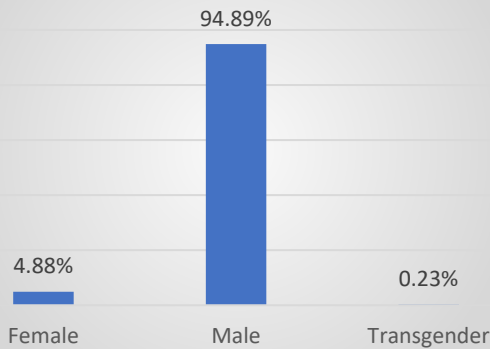

Sheriff's Daily Report

1/26/2022

Under the Custody of the Sheriff	
Total Male and Female	8,558
Jail Population	5,988
Community Corrections	2,570

Jail Population - Behind the Walls

Behind the Walls: Detainees that are physically housed under the Sheriff's custody 24 hours a day/7 days a week. This includes all populations listed on this chart - Divisional populations male & female, Outside Counties, Hospital, PRC, Women's Residential, & VRIC. Detainees in court-ordered treatment programs (PRC, Women's Residential, VRIC) are housed at CCDOC 24 hours a day/7 days week.

Sheriff's Daily Report

1/26/2022

CCSO Population Demographics

In Confinement

Gender Distribution

Race Distribution

Age Distribution

Community Corrections

Gender Distribution

Race Distribution

Age Distribution