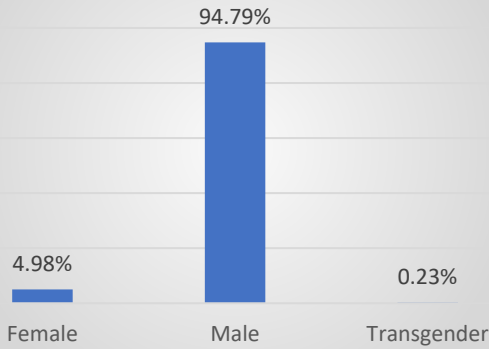

Sheriff's Daily Report

1/25/2022

CCSO Population Demographics

In Confinement

Gender Distribution