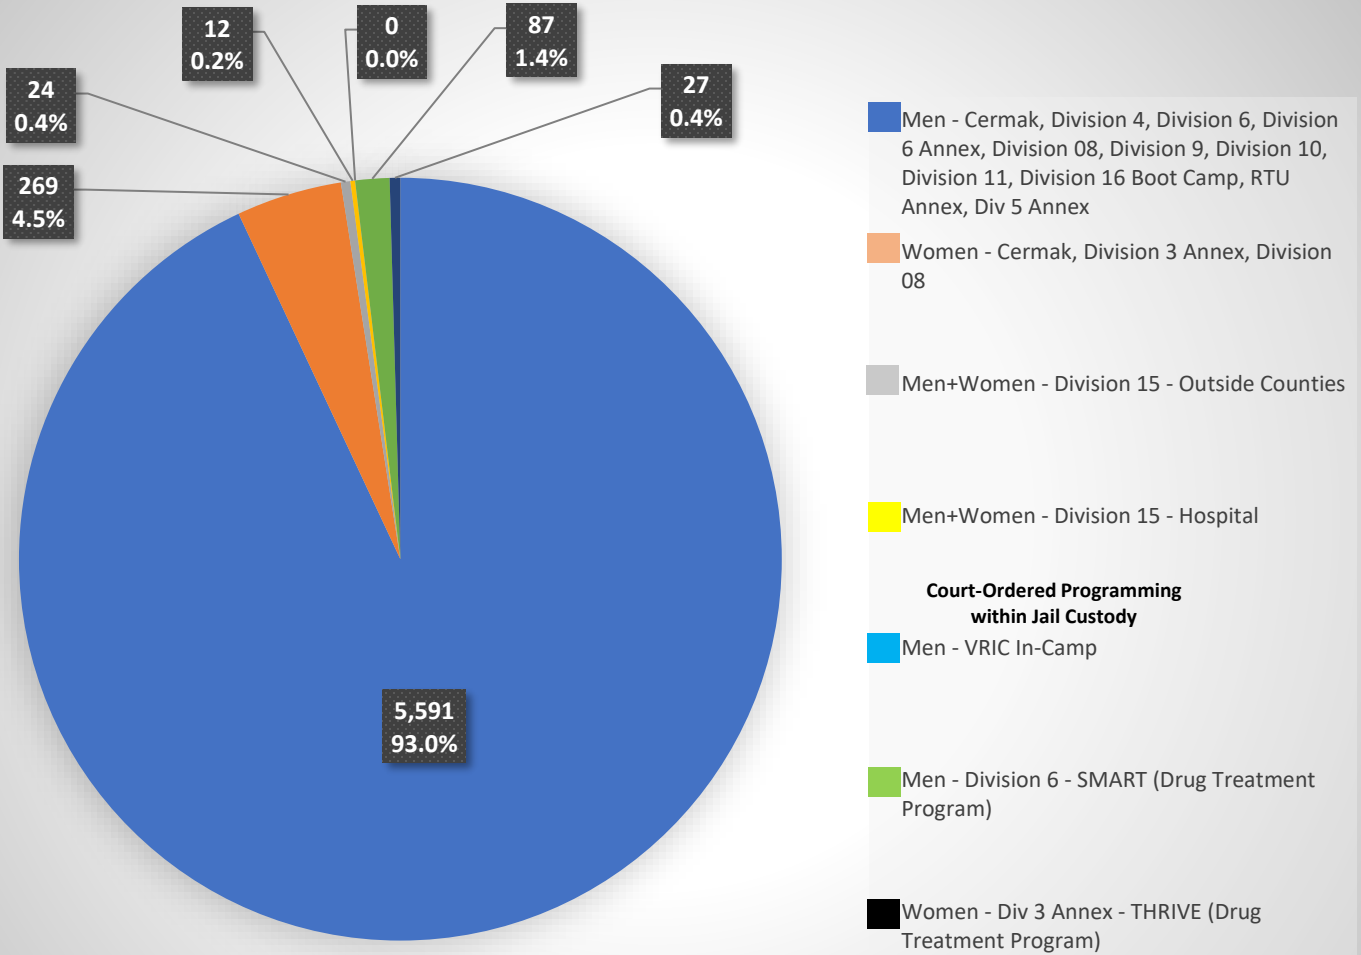

# Sheriff's Daily Report

1/25/2022

| Under the Custody of the Sheriff |              |
|----------------------------------|--------------|
| <b>Total Male and Female</b>     | <b>8,591</b> |
| Jail Population                  | 6,010        |
| Community Corrections            | 2,581        |

## Jail Population - Behind the Walls

Behind the Walls: Detainees that are physically housed under the Sheriff's custody 24 hours a day/7 days a week. This includes all populations listed on this chart - Divisional populations male & female, Outside Counties, Hospital, PRC, Women's Residential, & VRIC. Detainees in court-ordered treatment programs (PRC, Women's Residential, VRIC) are housed at CCDOC 24 hours a day/7 days week.

##### Race Distribution

##### Age Distribution