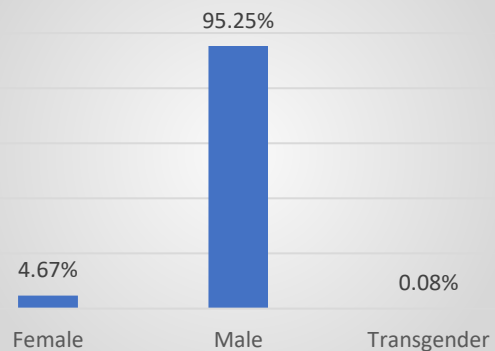

Sheriff's Daily Report

1/24/2022

Under the Custody of the Sheriff	
Total Male and Female	8,625
Jail Population	6,036
Community Corrections	2,589

Jail Population - Behind the Walls

Behind the Walls: Detainees that are physically housed under the Sheriff's custody 24 hours a day/7 days a week. This includes all populations listed on this chart - Divisional populations male & female, Outside Counties, Hospital, PRC, Women's Residential, & VRIC. Detainees in court-ordered treatment programs (PRC, Women's Residential, VRIC) are housed at CCDOC 24 hours a day/7 days week.

Sheriff's Daily Report

1/24/2022

CCSO Population Demographics

In Confinement

Community Corrections

Gender Distribution

Gender Distribution

Race Distribution

Race Distribution

Age Distribution

Age Distribution