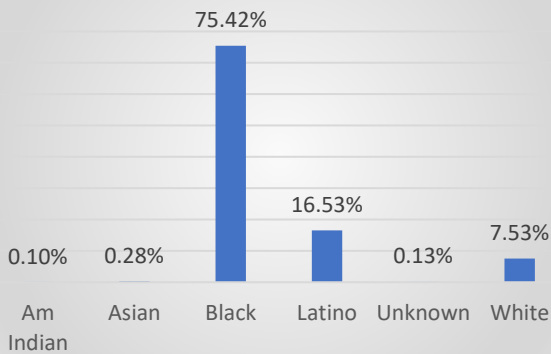

Sheriff's Daily Report

1/24/2022

Under the Custody of the Sheriff	
Total Male and Female	8,625
Jail Population	6,036
Community Corrections	2,589

Jail Population - Behind the Walls

Behind the Walls: Detainees that are physically housed under the Sheriff's custody 24 hours a day/7 days a week. This includes all populations listed on this chart - Divisional populations male & female, Outside Counties, Hospital, PRC, Women's Residential, & VRIC. Detainees in court-ordered treatment programs (PRC, Women's Residential, VRIC) are housed at CCDOC 24 hours a day/7 days week.

Sheriff's Daily Report

1/24/2022

CCSO Population Demographics

In Confinement

Community Corrections

Gender Distribution

Gender Distribution

Race Distribution

Race Distribution

Age Distribution

Age Distribution