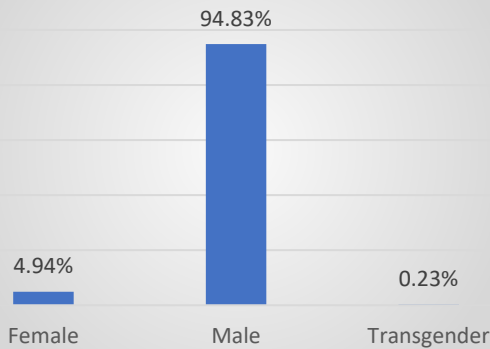

Sheriff's Daily Report

1/24/2022

Under the Custody of the Sheriff	
Total Male and Female	8,625
Jail Population	6,036
Community Corrections	2,589

Jail Population - Behind the Walls

Behind the Walls: Detainees that are physically housed under the Sheriff's custody 24 hours a day/7 days a week. This includes all populations listed on this chart - Divisional populations male & female, Outside Counties, Hospital, PRC, Women's Residential, & VRIC. Detainees in court-ordered treatment programs (PRC, Women's Residential, VRIC) are housed at CCDOC 24 hours a day/7 days week.

Sheriff's Daily Report

1/24/2022

CCSO Population Demographics

In Confinement

Community Corrections

Gender Distribution

Gender Distribution

Race Distribution

Race Distribution

Age Distribution

Age Distribution