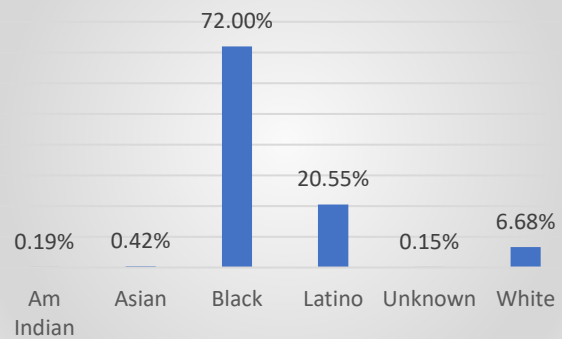

Sheriff's Daily Report

1/24/2022

Under the Custody of the Sheriff	
Total Male and Female	8,625
Jail Population	6,036
Community Corrections	2,589

Jail Population - Behind the Walls

Behind the Walls: Detainees that are physically housed under the Sheriff's custody 24 hours a day/7 days a week. This includes all populations listed on this chart - Divisional populations male & female, Outside Counties, Hospital, PRC, Women's Residential, & VRIC. Detainees in court-ordered treatment programs (PRC, Women's Residential, VRIC) are housed at CCDOC 24 hours a day/7 days week.

Sheriff's Daily Report

1/24/2022

CCSO Population Demographics

In Confinement

Community Corrections

Gender Distribution

Gender Distribution

Race Distribution

Race Distribution

Age Distribution

Age Distribution