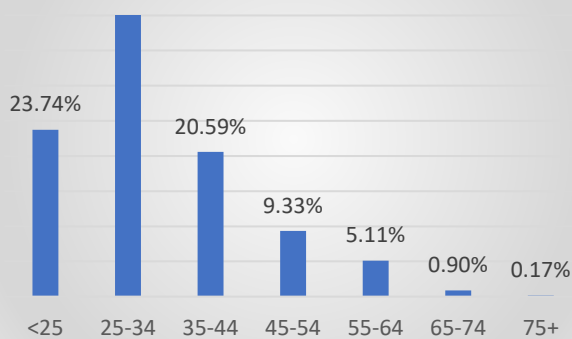

Sheriff's Daily Report

1/24/2022

Under the Custody of the Sheriff	
Total Male and Female	8,625
Jail Population	6,036
Community Corrections	2,589

Jail Population - Behind the Walls

Behind the Walls: Detainees that are physically housed under the Sheriff's custody 24 hours a day/7 days a week. This includes all populations listed on this chart - Divisional populations male & female, Outside Counties, Hospital, PRC, Women's Residential, & VRIC. Detainees in court-ordered treatment programs (PRC, Women's Residential, VRIC) are housed at CCDOC 24 hours a day/7 days week.

Sheriff's Daily Report

1/24/2022

CCSO Population Demographics

In Confinement

Community Corrections

Gender Distribution

Gender Distribution

Race Distribution

Race Distribution

Age Distribution

Age Distribution