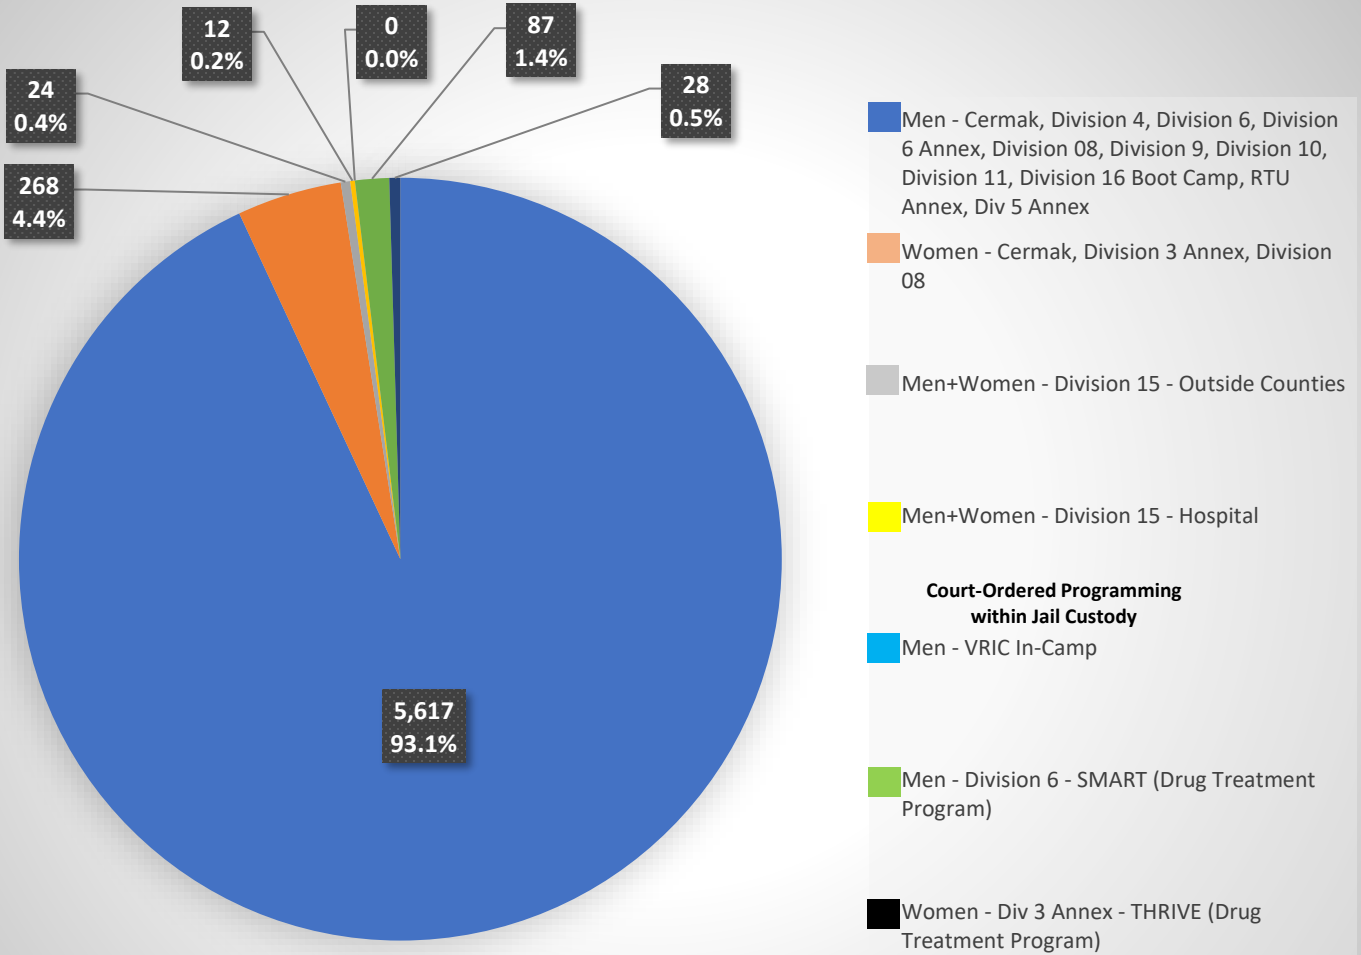

Sheriff's Daily Report

1/24/2022

Under the Custody of the Sheriff	
Total Male and Female	8,625
Jail Population	6,036
Community Corrections	2,589

Jail Population - Behind the Walls

Behind the Walls: Detainees that are physically housed under the Sheriff's custody 24 hours a day/7 days a week. This includes all populations listed on this chart - Divisional populations male & female, Outside Counties, Hospital, PRC, Women's Residential, & VRIC. Detainees in court-ordered treatment programs (PRC, Women's Residential, VRIC) are housed at CCDOC 24 hours a day/7 days week.

Sheriff's Daily Report

1/24/2022

CCSO Population Demographics

In Confinement

Community Corrections

Gender Distribution

Gender Distribution

Race Distribution

Race Distribution

Age Distribution

Age Distribution