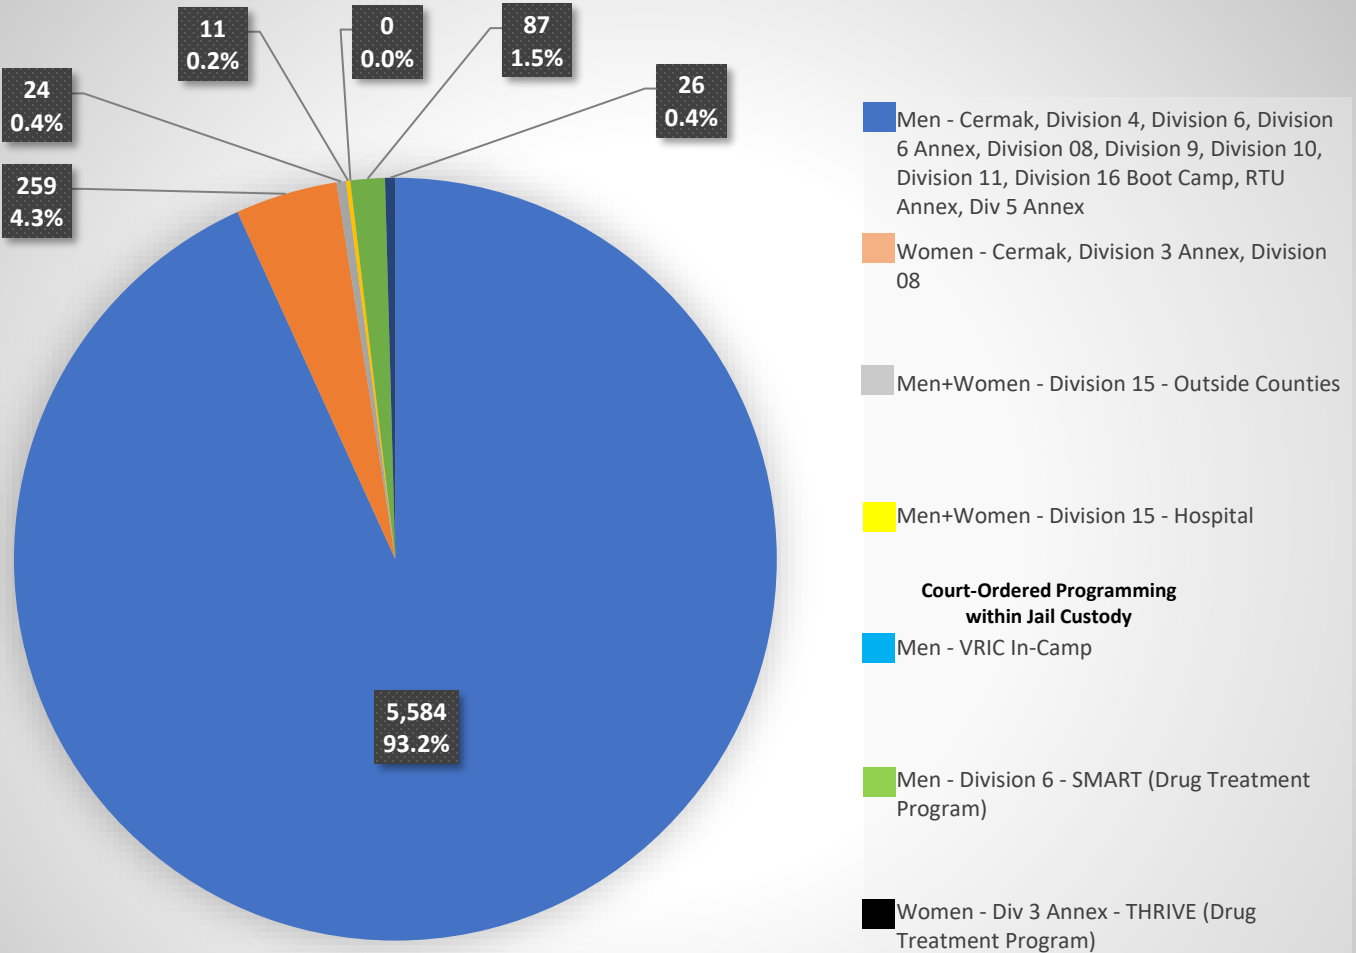

# Sheriff's Daily Report

1/23/2022

Under the Custody of the Sheriff	
Total Male and Female	8,579
Jail Population	5,991
Community Corrections	2,588

## Jail Population - Behind the Walls

Behind the Walls: Detainees that are physically housed under the Sheriff's custody 24 hours a day/7 days a week. This includes all populations listed on this chart - Divisional populations male & female, Outside Counties, Hospital, PRC, Women's Residential, & VRIC. Detainees in court-ordered treatment programs (PRC, Women's Residential, VRIC) are housed at CCDOC 24 hours a day/7 days week.

#### Race Distribution

#### Age Distribution