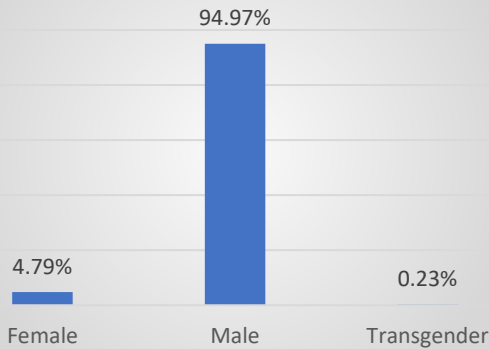

CCSO Population Demographics

In Confinement

Gender Distribution