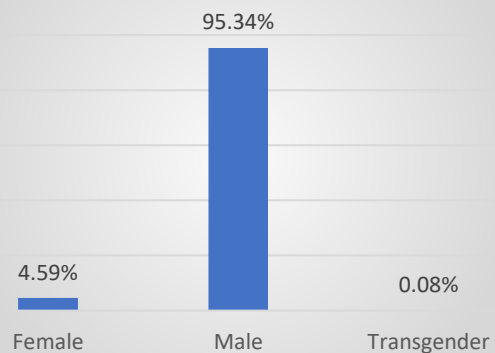

Sheriff's Daily Report

1/19/2022

Under the Custody of the Sheriff	
Total Male and Female	8,561
Jail Population	5,966
Community Corrections	2,595

Jail Population - Behind the Walls

Behind the Walls: Detainees that are physically housed under the Sheriff's custody 24 hours a day/7 days a week. This includes all populations listed on this chart - Divisional populations male & female, Outside Counties, Hospital, PRC, Women's Residential, & VRIC. Detainees in court-ordered treatment programs (PRC, Women's Residential, VRIC) are housed at CCDOC 24 hours a day/7 days week.

Sheriff's Daily Report

1/19/2022

CCSO Population Demographics

In Confinement

Community Corrections

Gender Distribution

Gender Distribution

Race Distribution

Race Distribution

Age Distribution

Age Distribution