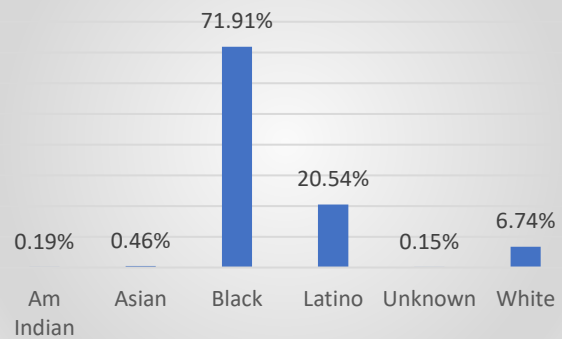

Sheriff's Daily Report

1/19/2022

Under the Custody of the Sheriff	
Total Male and Female	8,561
Jail Population	5,966
Community Corrections	2,595

Jail Population - Behind the Walls

Behind the Walls: Detainees that are physically housed under the Sheriff's custody 24 hours a day/7 days a week. This includes all populations listed on this chart - Divisional populations male & female, Outside Counties, Hospital, PRC, Women's Residential, & VRIC. Detainees in court-ordered treatment programs (PRC, Women's Residential, VRIC) are housed at CCDOC 24 hours a day/7 days week.

Sheriff's Daily Report

1/19/2022

CCSO Population Demographics

In Confinement

Community Corrections

Gender Distribution

Gender Distribution

Race Distribution

Race Distribution

Age Distribution

Age Distribution