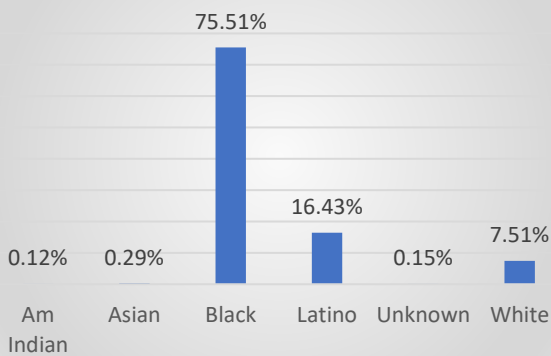

Sheriff's Daily Report

1/19/2022

Under the Custody of the Sheriff	
Total Male and Female	8,561
Jail Population	5,966
Community Corrections	2,595

Jail Population - Behind the Walls

Behind the Walls: Detainees that are physically housed under the Sheriff's custody 24 hours a day/7 days a week. This includes all populations listed on this chart - Divisional populations male & female, Outside Counties, Hospital, PRC, Women's Residential, & VRIC. Detainees in court-ordered treatment programs (PRC, Women's Residential, VRIC) are housed at CCDOC 24 hours a day/7 days week.

Sheriff's Daily Report

1/19/2022

CCSO Population Demographics

In Confinement

Community Corrections

Gender Distribution

Gender Distribution

Race Distribution

Race Distribution

Age Distribution

Age Distribution