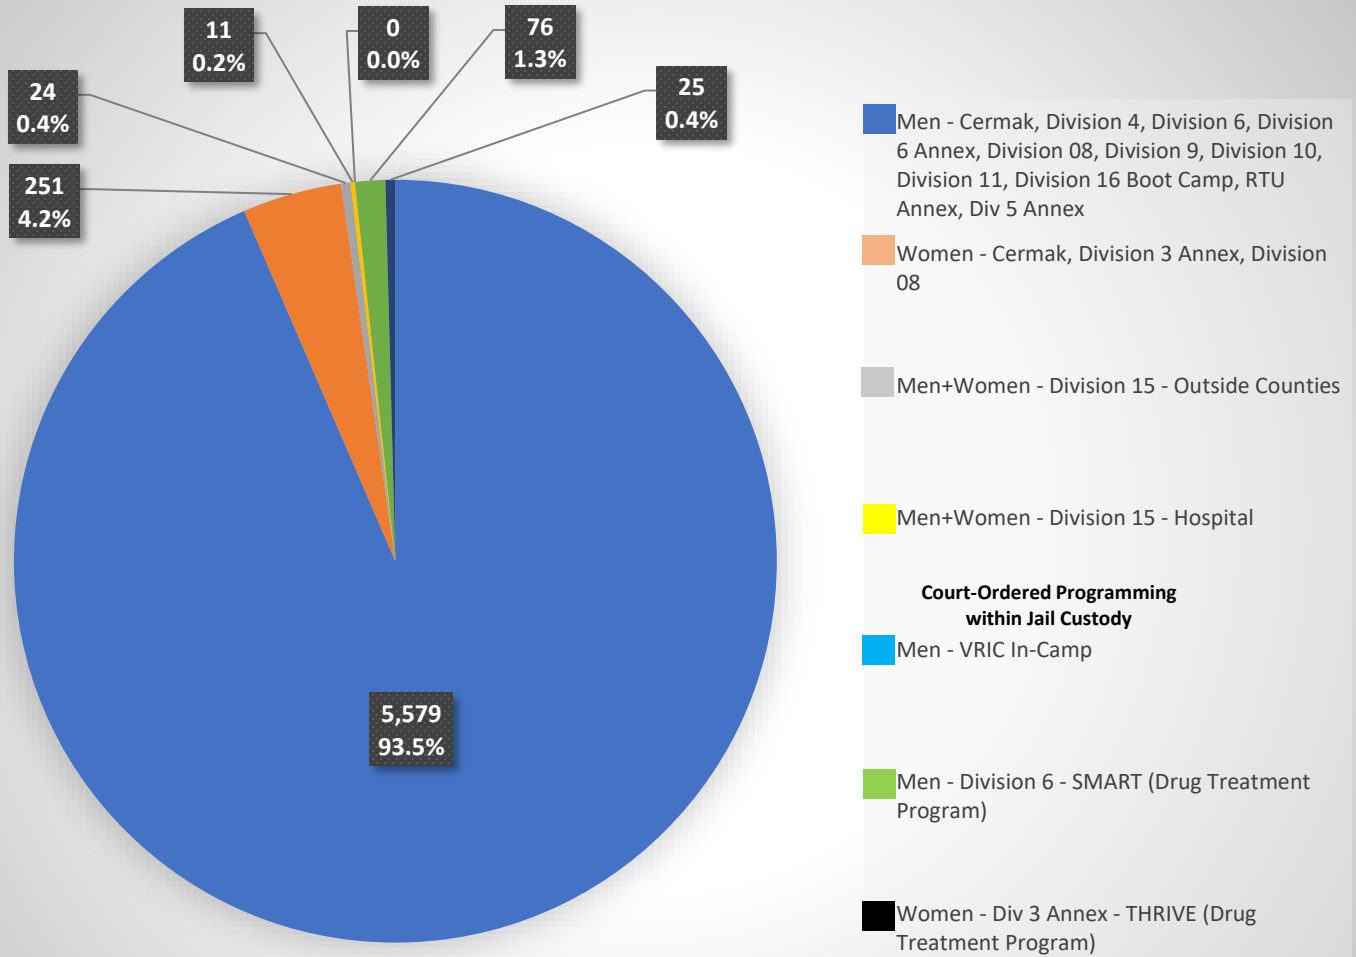

Sheriff's Daily Report

1/19/2022

Under the Custody of the Sheriff	
Total Male and Female	8,561
Jail Population	5,966
Community Corrections	2,595

Jail Population - Behind the Walls

Behind the Walls: Detainees that are physically housed under the Sheriff's custody 24 hours a day/7 days a week. This includes all populations listed on this chart - Divisional populations male & female, Outside Counties, Hospital, PRC, Women's Residential, & VRIC. Detainees in court-ordered treatment programs (PRC, Women's Residential, VRIC) are housed at CCDOC 24 hours a day/7 days week.

Sheriff's Daily Report

1/19/2022

CCSO Population Demographics

In Confinement

Community Corrections

Gender Distribution

Gender Distribution

Race Distribution

Race Distribution

Age Distribution

Age Distribution