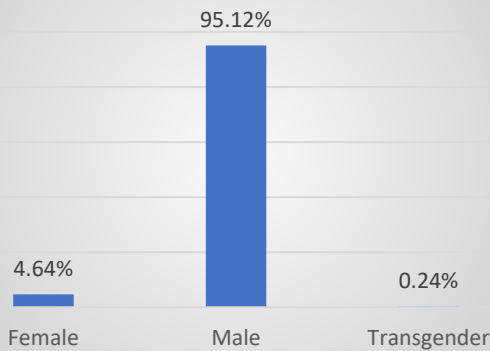

Sheriff's Daily Report

1/19/2022

Under the Custody of the Sheriff	
Total Male and Female	8,561
Jail Population	5,966
Community Corrections	2,595

Jail Population - Behind the Walls

Behind the Walls: Detainees that are physically housed under the Sheriff's custody 24 hours a day/7 days a week. This includes all populations listed on this chart - Divisional populations male & female, Outside Counties, Hospital, PRC, Women's Residential, & VRIC. Detainees in court-ordered treatment programs (PRC, Women's Residential, VRIC) are housed at CCDOC 24 hours a day/7 days week.

Sheriff's Daily Report

1/19/2022

CCSO Population Demographics

In Confinement

Community Corrections

Gender Distribution

Gender Distribution

Race Distribution

Race Distribution

Age Distribution

Age Distribution