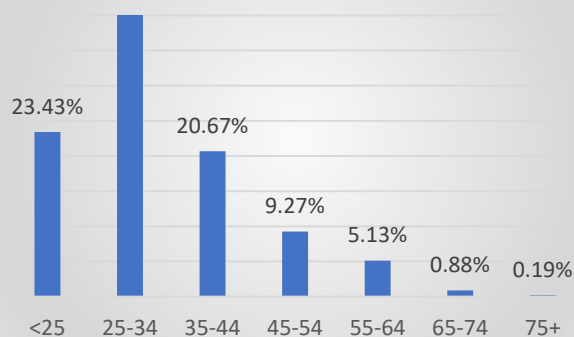

Sheriff's Daily Report

1/19/2022

Under the Custody of the Sheriff	
Total Male and Female	8,561
Jail Population	5,966
Community Corrections	2,595

Jail Population - Behind the Walls

Behind the Walls: Detainees that are physically housed under the Sheriff's custody 24 hours a day/7 days a week. This includes all populations listed on this chart - Divisional populations male & female, Outside Counties, Hospital, PRC, Women's Residential, & VRIC. Detainees in court-ordered treatment programs (PRC, Women's Residential, VRIC) are housed at CCDOC 24 hours a day/7 days week.

Sheriff's Daily Report

1/19/2022

CCSO Population Demographics

In Confinement

Community Corrections

Gender Distribution

Gender Distribution

Race Distribution

Race Distribution

Age Distribution

Age Distribution