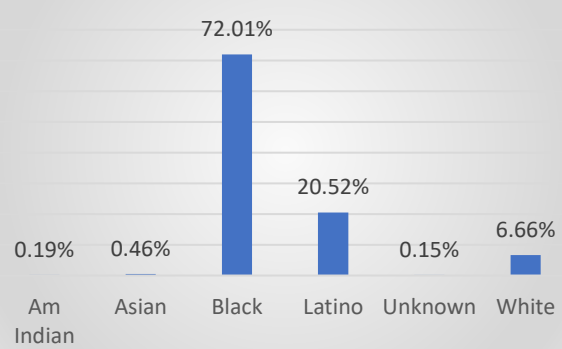

Sheriff's Daily Report

1/18/2022

Under the Custody of the Sheriff	
Total Male and Female	8,578
Jail Population	5,975
Community Corrections	2,603

Jail Population - Behind the Walls

Behind the Walls: Detainees that are physically housed under the Sheriff's custody 24 hours a day/7 days a week. This includes all populations listed on this chart - Divisional populations male & female, Outside Counties, Hospital, PRC, Women's Residential, & VRIC. Detainees in court-ordered treatment programs (PRC, Women's Residential, VRIC) are housed at CCDOC 24 hours a day/7 days week.

Sheriff's Daily Report

1/18/2022

CCSO Population Demographics

In Confinement

Gender Distribution

Race Distribution

Age Distribution

Community Corrections

Gender Distribution

Race Distribution

Age Distribution