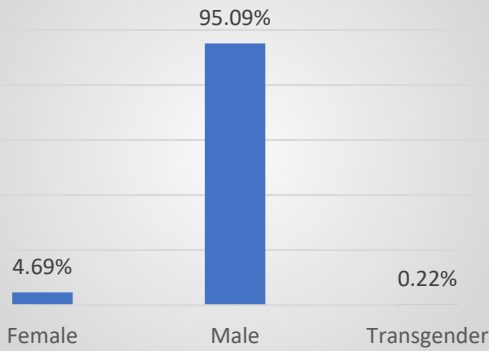

Sheriff's Daily Report

1/18/2022

CCSO Population Demographics

In Confinement

Gender Distribution