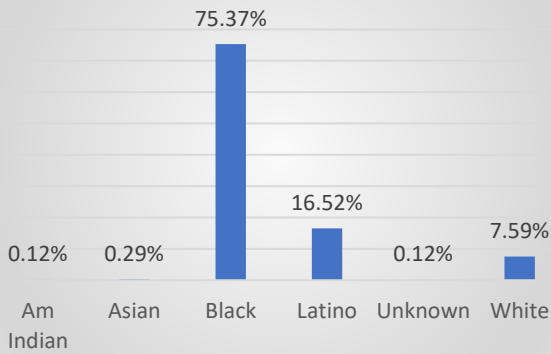

Sheriff's Daily Report

1/18/2022

Under the Custody of the Sheriff	
Total Male and Female	8,578
Jail Population	5,975
Community Corrections	2,603

Jail Population - Behind the Walls

Behind the Walls: Detainees that are physically housed under the Sheriff's custody 24 hours a day/7 days a week. This includes all populations listed on this chart - Divisional populations male & female, Outside Counties, Hospital, PRC, Women's Residential, & VRIC. Detainees in court-ordered treatment programs (PRC, Women's Residential, VRIC) are housed at CCDOC 24 hours a day/7 days week.

Sheriff's Daily Report

1/18/2022

CCSO Population Demographics

In Confinement

Gender Distribution

Race Distribution

Age Distribution

Community Corrections

Gender Distribution

Race Distribution

Age Distribution