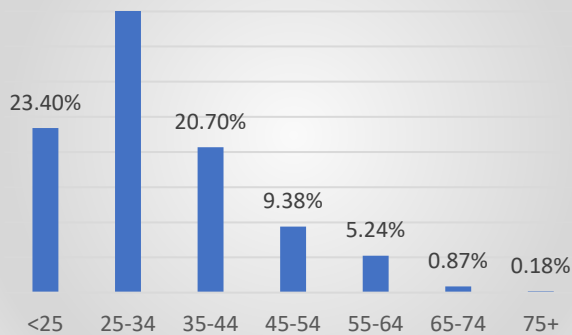

Sheriff's Daily Report

1/18/2022

Under the Custody of the Sheriff	
Total Male and Female	8,578
Jail Population	5,975
Community Corrections	2,603

Jail Population - Behind the Walls

Behind the Walls: Detainees that are physically housed under the Sheriff's custody 24 hours a day/7 days a week. This includes all populations listed on this chart - Divisional populations male & female, Outside Counties, Hospital, PRC, Women's Residential, & VRIC. Detainees in court-ordered treatment programs (PRC, Women's Residential, VRIC) are housed at CCDOC 24 hours a day/7 days week.

Sheriff's Daily Report

1/18/2022

CCSO Population Demographics

In Confinement

Gender Distribution

Race Distribution

Age Distribution

Community Corrections

Gender Distribution

Race Distribution

Age Distribution