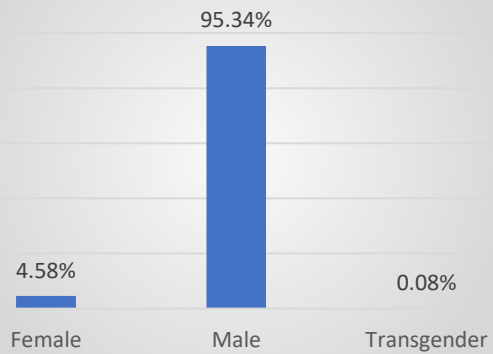

Sheriff's Daily Report

1/18/2022

Under the Custody of the Sheriff	
Total Male and Female	8,578
Jail Population	5,975
Community Corrections	2,603

Jail Population - Behind the Walls

Behind the Walls: Detainees that are physically housed under the Sheriff's custody 24 hours a day/7 days a week. This includes all populations listed on this chart - Divisional populations male & female, Outside Counties, Hospital, PRC, Women's Residential, & VRIC. Detainees in court-ordered treatment programs (PRC, Women's Residential, VRIC) are housed at CCDOC 24 hours a day/7 days week.

Sheriff's Daily Report

1/18/2022

CCSO Population Demographics

In Confinement

Gender Distribution

Race Distribution

Age Distribution

Community Corrections

Gender Distribution

Race Distribution

Age Distribution