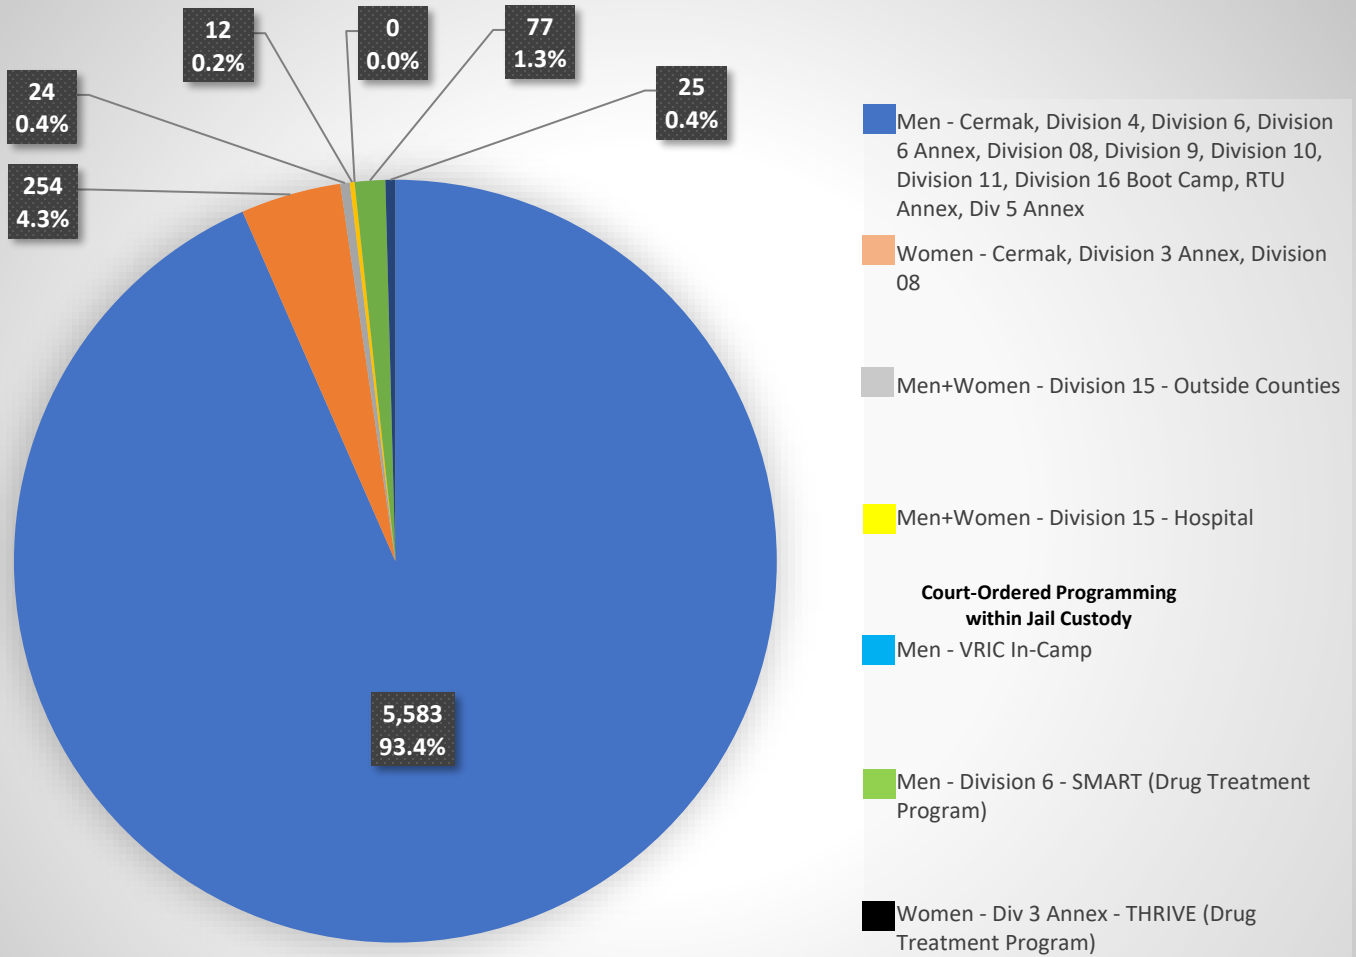

Sheriff's Daily Report

1/18/2022

Under the Custody of the Sheriff	
Total Male and Female	8,578
Jail Population	5,975
Community Corrections	2,603

Jail Population - Behind the Walls

Behind the Walls: Detainees that are physically housed under the Sheriff's custody 24 hours a day/7 days a week. This includes all populations listed on this chart - Divisional populations male & female, Outside Counties, Hospital, PRC, Women's Residential, & VRIC. Detainees in court-ordered treatment programs (PRC, Women's Residential, VRIC) are housed at CCDOC 24 hours a day/7 days week.

Sheriff's Daily Report

1/18/2022

CCSO Population Demographics

In Confinement

Gender Distribution

Race Distribution

Age Distribution

Community Corrections

Gender Distribution

Race Distribution

Age Distribution