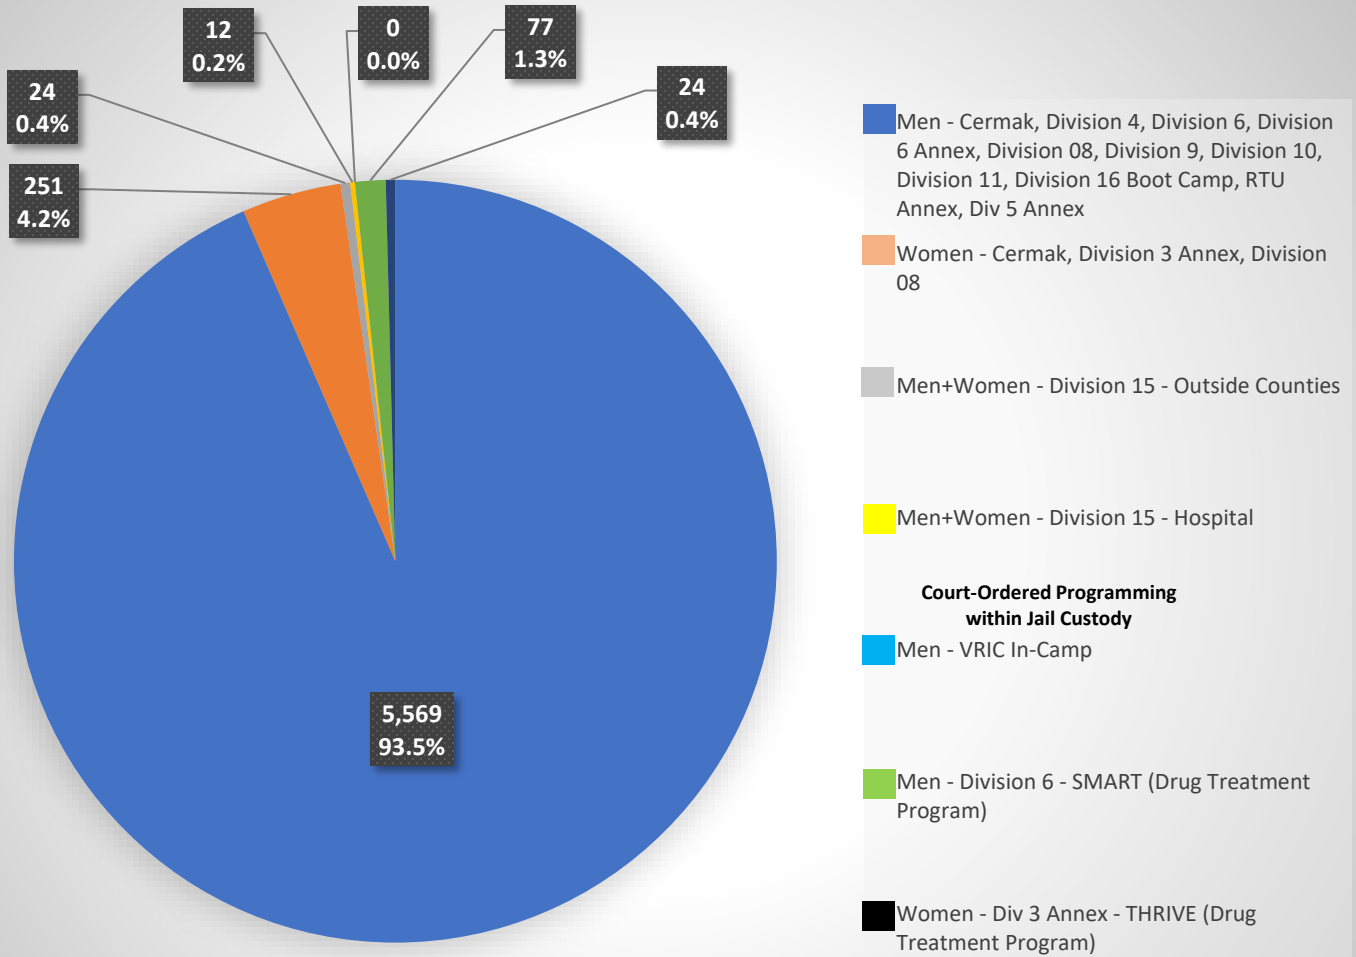

# Sheriff's Daily Report

1/17/2022

Under the Custody of the Sheriff	
Total Male and Female	8,559
Jail Population	5,957
Community Corrections	2,602

## Jail Population - Behind the Walls

Behind the Walls: Detainees that are physically housed under the Sheriff's custody 24 hours a day/7 days a week. This includes all populations listed on this chart - Divisional populations male & female, Outside Counties, Hospital, PRC, Women's Residential, & VRIC. Detainees in court-ordered treatment programs (PRC, Women's Residential, VRIC) are housed at CCDOC 24 hours a day/7 days week.

#### Race Distribution

#### Age Distribution