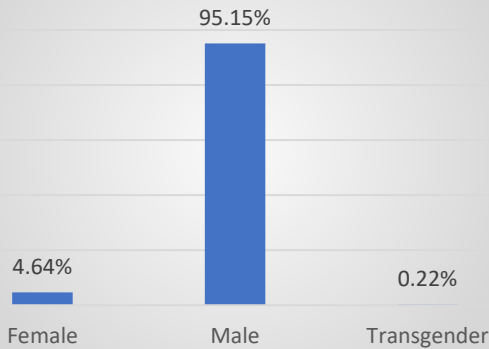

CCSO Population Demographics

In Confinement

Gender Distribution