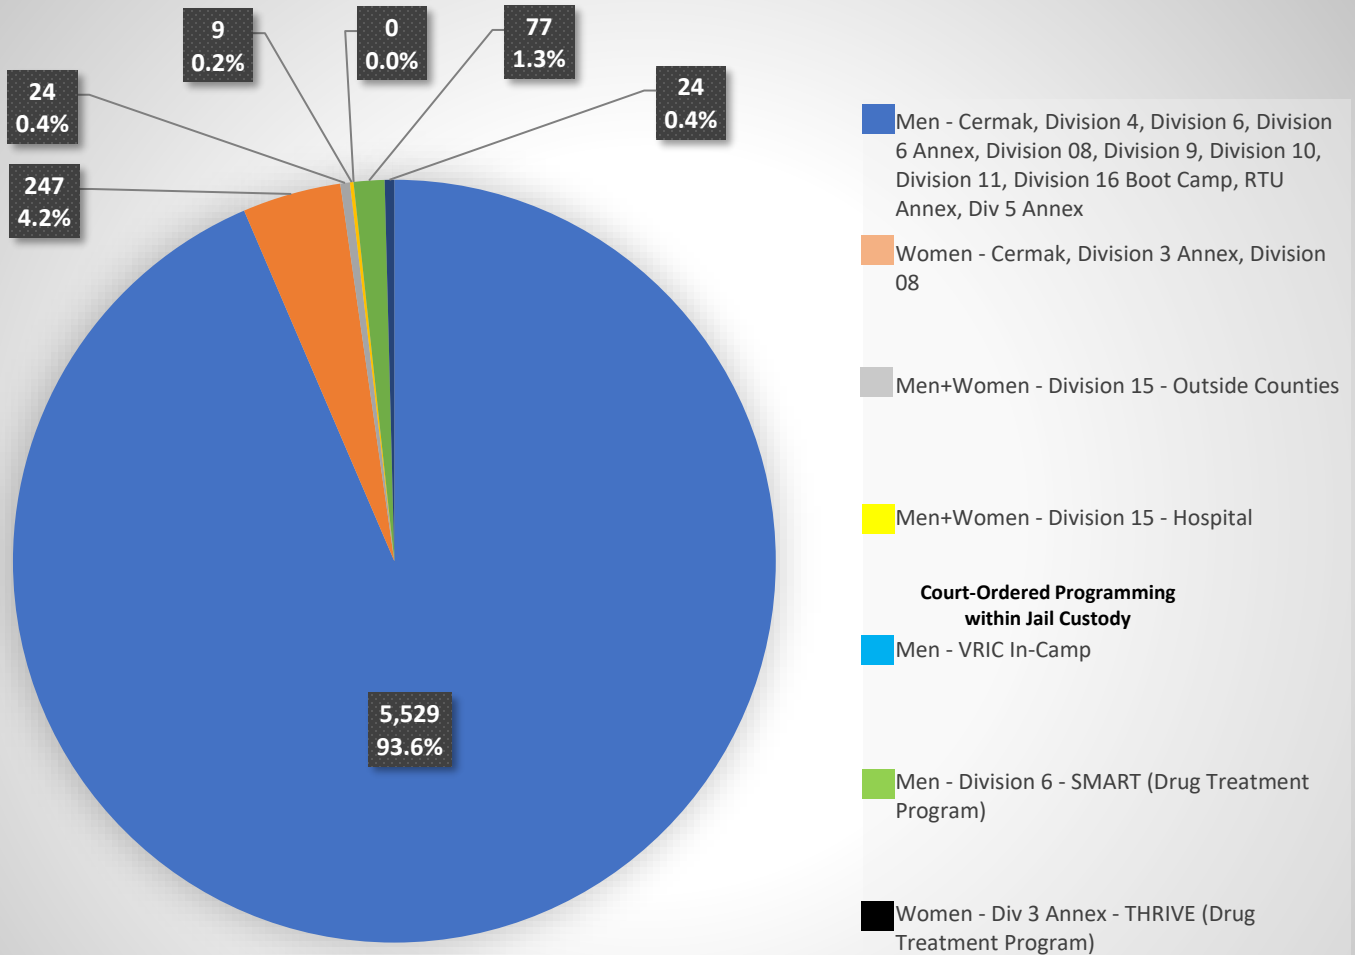

Sheriff's Daily Report

1/16/2022

Under the Custody of the Sheriff	
Total Male and Female	8,506
Jail Population	5,910
Community Corrections	2,596

Jail Population - Behind the Walls

Behind the Walls: Detainees that are physically housed under the Sheriff's custody 24 hours a day/7 days a week. This includes all populations listed on this chart - Divisional populations male & female, Outside Counties, Hospital, PRC, Women's Residential, & VRIC. Detainees in court-ordered treatment programs (PRC, Women's Residential, VRIC) are housed at CCDOC 24 hours a day/7 days week.

Sheriff's Daily Report

1/16/2022

CCSO Population Demographics

In Confinement

Gender Distribution

Race Distribution

Age Distribution

Community Corrections

Gender Distribution

Race Distribution

Age Distribution