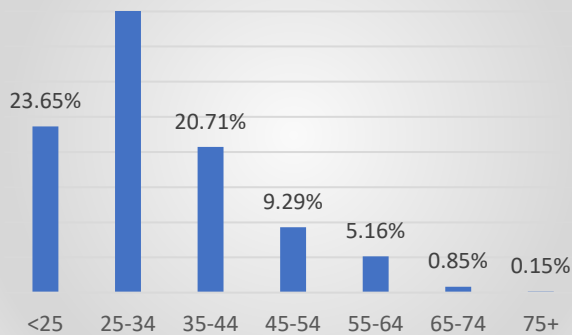

Sheriff's Daily Report

1/16/2022

Under the Custody of the Sheriff	
Total Male and Female	8,506
Jail Population	5,910
Community Corrections	2,596

Jail Population - Behind the Walls

Behind the Walls: Detainees that are physically housed under the Sheriff's custody 24 hours a day/7 days a week. This includes all populations listed on this chart - Divisional populations male & female, Outside Counties, Hospital, PRC, Women's Residential, & VRIC. Detainees in court-ordered treatment programs (PRC, Women's Residential, VRIC) are housed at CCDOC 24 hours a day/7 days week.

Sheriff's Daily Report

1/16/2022

CCSO Population Demographics

In Confinement

Gender Distribution

Race Distribution

Age Distribution

Community Corrections

Gender Distribution

Race Distribution

Age Distribution