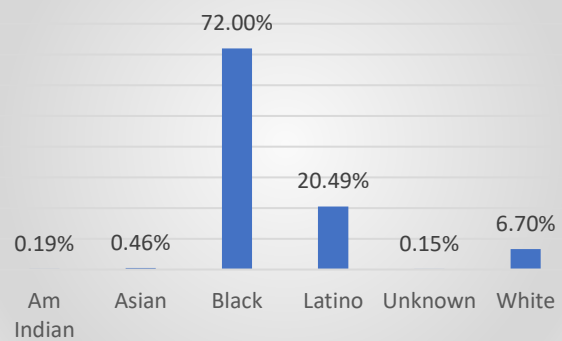

Sheriff's Daily Report

1/16/2022

Under the Custody of the Sheriff	
Total Male and Female	8,506
Jail Population	5,910
Community Corrections	2,596

Jail Population - Behind the Walls

Behind the Walls: Detainees that are physically housed under the Sheriff's custody 24 hours a day/7 days a week. This includes all populations listed on this chart - Divisional populations male & female, Outside Counties, Hospital, PRC, Women's Residential, & VRIC. Detainees in court-ordered treatment programs (PRC, Women's Residential, VRIC) are housed at CCDOC 24 hours a day/7 days week.

Sheriff's Daily Report

1/16/2022

CCSO Population Demographics

In Confinement

Gender Distribution

Race Distribution

Age Distribution

Community Corrections

Gender Distribution

Race Distribution

Age Distribution