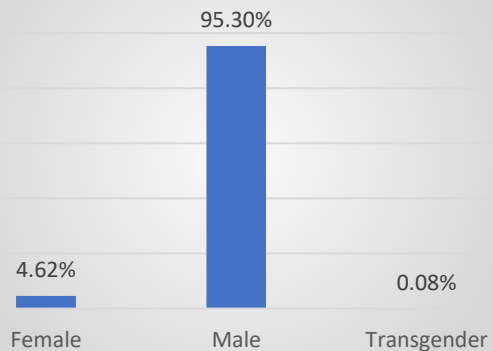

Sheriff's Daily Report

1/16/2022

Under the Custody of the Sheriff	
Total Male and Female	8,506
Jail Population	5,910
Community Corrections	2,596

Jail Population - Behind the Walls

Behind the Walls: Detainees that are physically housed under the Sheriff's custody 24 hours a day/7 days a week. This includes all populations listed on this chart - Divisional populations male & female, Outside Counties, Hospital, PRC, Women's Residential, & VRIC. Detainees in court-ordered treatment programs (PRC, Women's Residential, VRIC) are housed at CCDOC 24 hours a day/7 days week.

Sheriff's Daily Report

1/16/2022

CCSO Population Demographics

In Confinement

Gender Distribution

Race Distribution

Age Distribution

Community Corrections

Gender Distribution

Race Distribution

Age Distribution