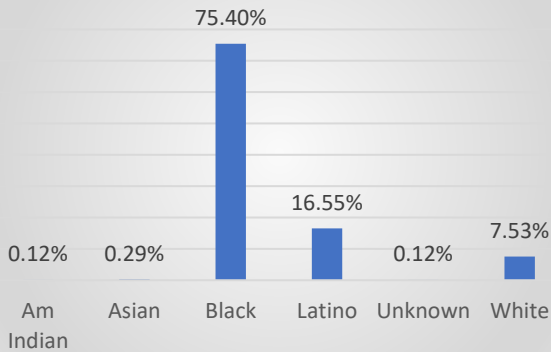

Sheriff's Daily Report

1/16/2022

Under the Custody of the Sheriff	
Total Male and Female	8,506
Jail Population	5,910
Community Corrections	2,596

Jail Population - Behind the Walls

Behind the Walls: Detainees that are physically housed under the Sheriff's custody 24 hours a day/7 days a week. This includes all populations listed on this chart - Divisional populations male & female, Outside Counties, Hospital, PRC, Women's Residential, & VRIC. Detainees in court-ordered treatment programs (PRC, Women's Residential, VRIC) are housed at CCDOC 24 hours a day/7 days week.

Sheriff's Daily Report

1/16/2022

CCSO Population Demographics

In Confinement

Gender Distribution

Race Distribution

Age Distribution

Community Corrections

Gender Distribution

Race Distribution

Age Distribution