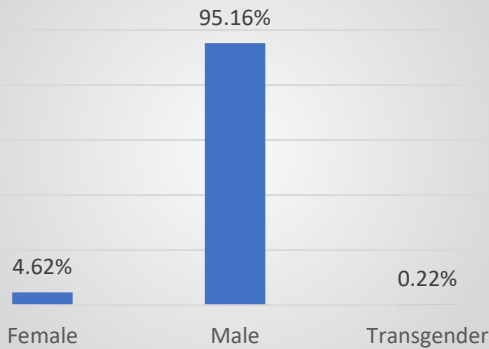

Sheriff's Daily Report

1/16/2022

Under the Custody of the Sheriff	
Total Male and Female	8,506
Jail Population	5,910
Community Corrections	2,596

Jail Population - Behind the Walls

Behind the Walls: Detainees that are physically housed under the Sheriff's custody 24 hours a day/7 days a week. This includes all populations listed on this chart - Divisional populations male & female, Outside Counties, Hospital, PRC, Women's Residential, & VRIC. Detainees in court-ordered treatment programs (PRC, Women's Residential, VRIC) are housed at CCDOC 24 hours a day/7 days week.

Sheriff's Daily Report

1/16/2022

CCSO Population Demographics

In Confinement

Gender Distribution

Race Distribution

Age Distribution

Community Corrections

Gender Distribution

Race Distribution

Age Distribution