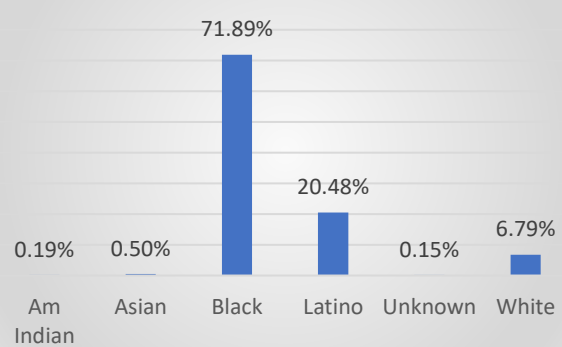

Jail Population - Behind the Walls

Behind the Walls: Detainees that are physically housed under the Sheriff's custody 24 hours a day/7 days a week. This includes all populations listed on this chart - Divisional populations male & female, Outside Counties, Hospital, PRC, Women's Residential, & VRIC. Detainees in court-ordered treatment programs (PRC, Women's Residential, VRIC) are housed at CCDOC 24 hours a day/7 days week.

Sheriff's Daily Report

1/14/2022

CCSO Population Demographics

In Confinement

Gender Distribution

Race Distribution

Age Distribution

Community Corrections

Gender Distribution

Race Distribution

Age Distribution