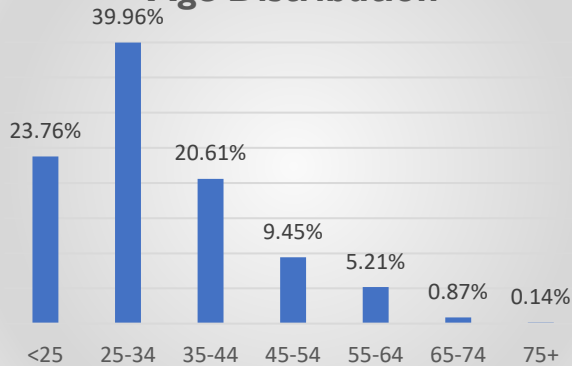

Jail Population - Behind the Walls

Behind the Walls: Detainees that are physically housed under the Sheriff's custody 24 hours a day/7 days a week. This includes all populations listed on this chart - Divisional populations male & female, Outside Counties, Hospital, PRC, Women's Residential, & VRIC. Detainees in court-ordered treatment programs (PRC, Women's Residential, VRIC) are housed at CCDOC 24 hours a day/7 days week.

Sheriff's Daily Report

1/14/2022

CCSO Population Demographics

In Confinement

Gender Distribution

Race Distribution

Age Distribution

Community Corrections

Gender Distribution

Race Distribution

Age Distribution