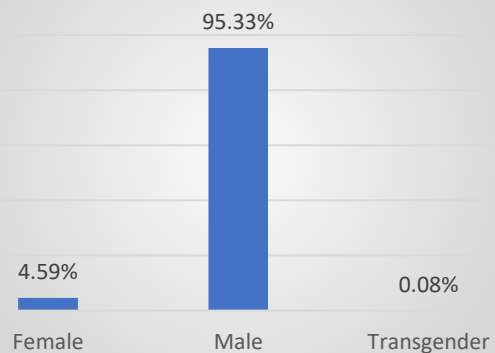

Jail Population - Behind the Walls

Behind the Walls: Detainees that are physically housed under the Sheriff's custody 24 hours a day/7 days a week. This includes all populations listed on this chart - Divisional populations male & female, Outside Counties, Hospital, PRC, Women's Residential, & VRIC. Detainees in court-ordered treatment programs (PRC, Women's Residential, VRIC) are housed at CCDOC 24 hours a day/7 days week.

Sheriff's Daily Report

1/14/2022

CCSO Population Demographics

In Confinement

Gender Distribution

Race Distribution

Age Distribution

Community Corrections

Gender Distribution

Race Distribution

Age Distribution