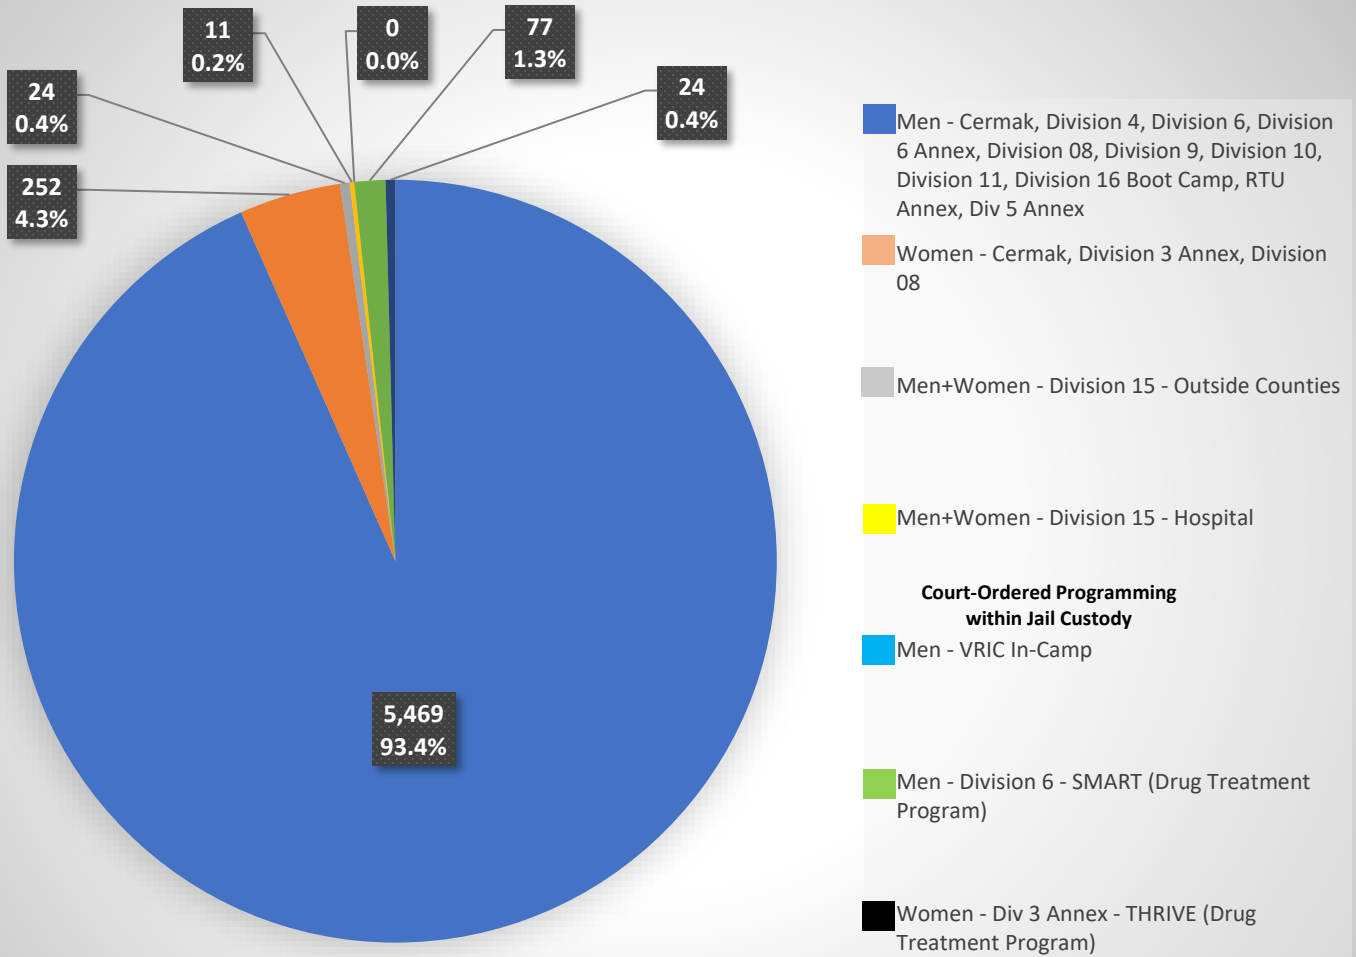

Sheriff's Daily Report

1/14/2022

| Under the Custody of the Sheriff | |
|----------------------------------|--------------|
| Total Male and Female | 8,449 |
| Jail Population | 5,857 |
| Community Corrections | 2,592 |

Jail Population - Behind the Walls

Behind the Walls: Detainees that are physically housed under the Sheriff's custody 24 hours a day/7 days a week. This includes all populations listed on this chart - Divisional populations male & female, Outside Counties, Hospital, PRC, Women's Residential, & VRIC. Detainees in court-ordered treatment programs (PRC, Women's Residential, VRIC) are housed at CCDOC 24 hours a day/7 days week.

Gender Distribution

Race Distribution

Age Distribution