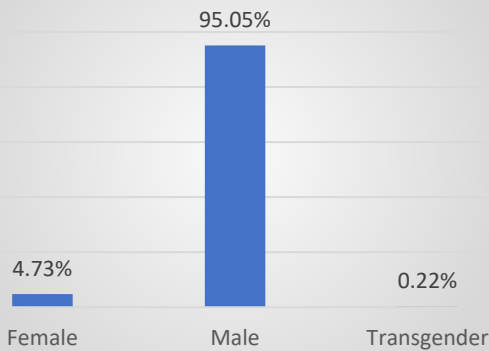

Sheriff's Daily Report

1/14/2022

CCSO Population Demographics

In Confinement

Gender Distribution