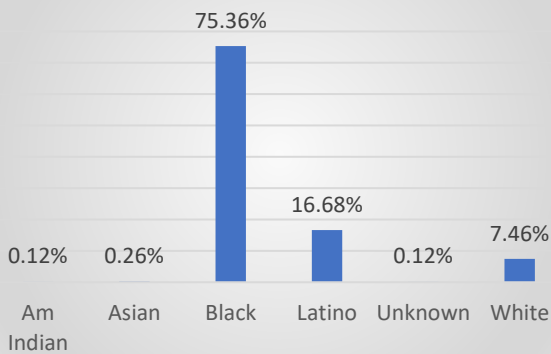

Jail Population - Behind the Walls

Behind the Walls: Detainees that are physically housed under the Sheriff's custody 24 hours a day/7 days a week. This includes all populations listed on this chart - Divisional populations male & female, Outside Counties, Hospital, PRC, Women's Residential, & VRIC. Detainees in court-ordered treatment programs (PRC, Women's Residential, VRIC) are housed at CCDOC 24 hours a day/7 days week.

Sheriff's Daily Report

1/14/2022

CCSO Population Demographics

In Confinement

Gender Distribution

Race Distribution

Age Distribution

Community Corrections

Gender Distribution

Race Distribution

Age Distribution