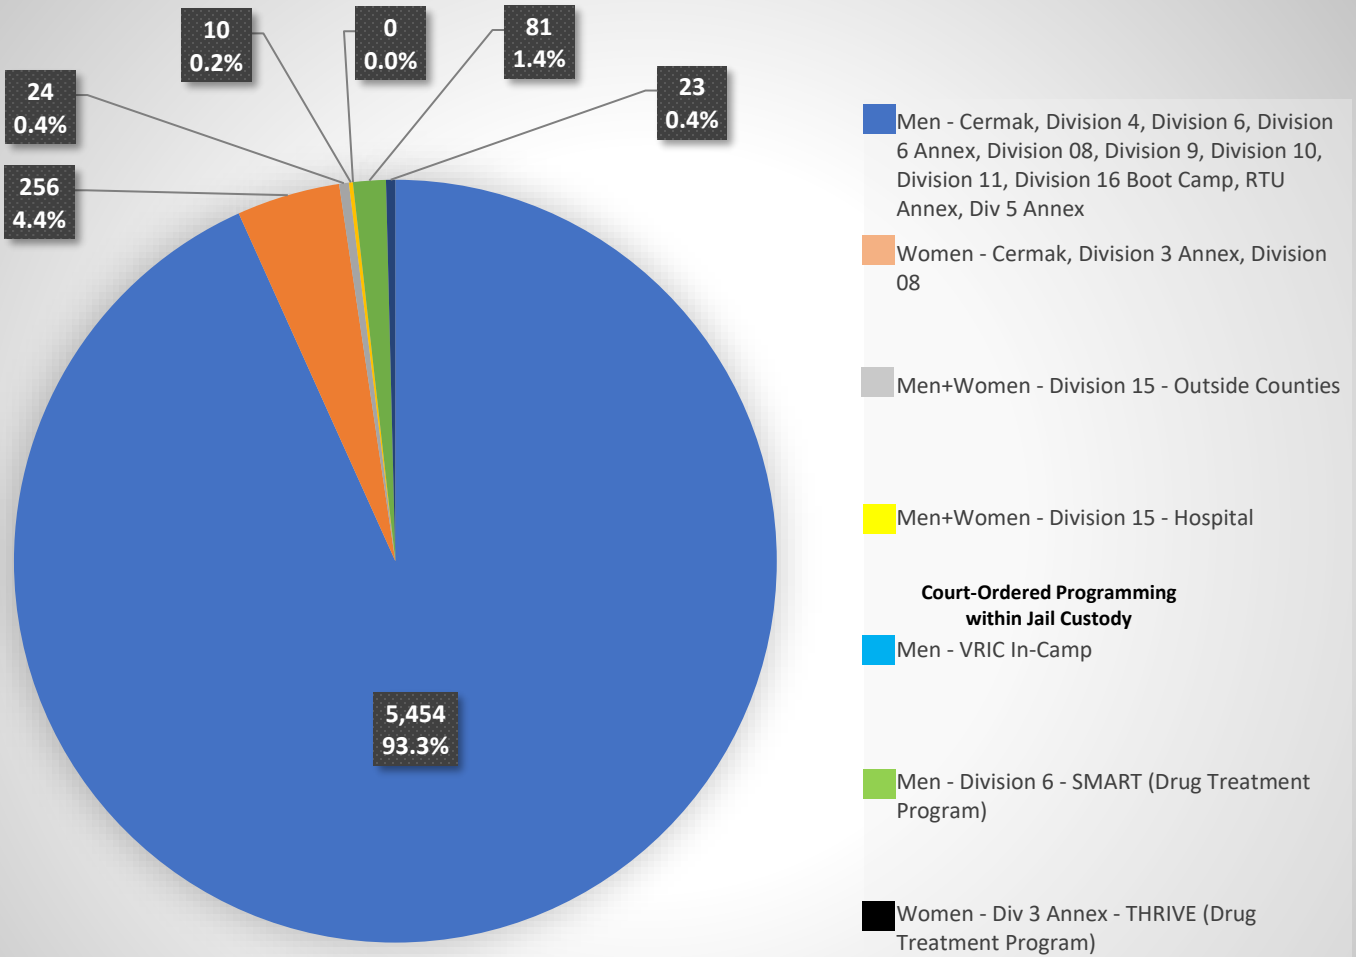

# Sheriff's Daily Report

1/12/2022

Under the Custody of the Sheriff	
<b>Total Male and Female</b>	<b>8,469</b>
Jail Population	5,848
Community Corrections	2,621

## Jail Population - Behind the Walls

Behind the Walls: Detainees that are physically housed under the Sheriff's custody 24 hours a day/7 days a week. This includes all populations listed on this chart - Divisional populations male & female, Outside Counties, Hospital, PRC, Women's Residential, & VRIC. Detainees in court-ordered treatment programs (PRC, Women's Residential, VRIC) are housed at CCDOC 24 hours a day/7 days week.

##### Race Distribution

##### Age Distribution