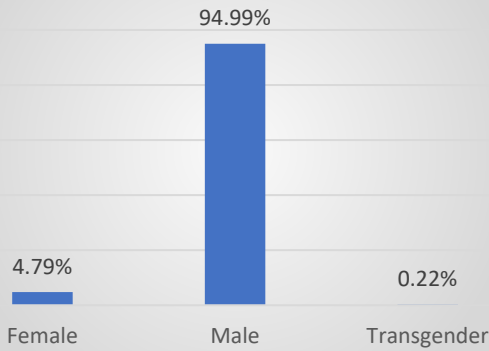

Sheriff's Daily Report

1/12/2022

CCSO Population Demographics

In Confinement

Community Corrections

Gender Distribution