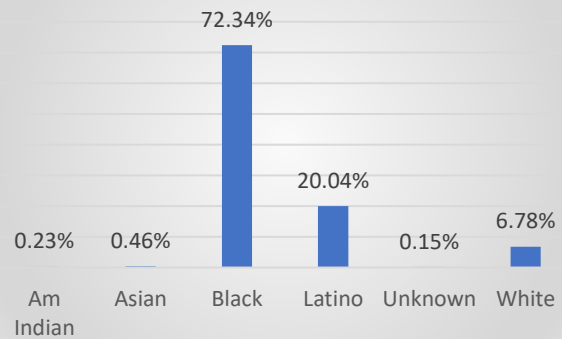

Sheriff's Daily Report

1/11/2022

Under the Custody of the Sheriff	
Total Male and Female	8,462
Jail Population	5,834
Community Corrections	2,628

Jail Population - Behind the Walls

Behind the Walls: Detainees that are physically housed under the Sheriff's custody 24 hours a day/7 days a week. This includes all populations listed on this chart - Divisional populations male & female, Outside Counties, Hospital, PRC, Women's Residential, & VRIC. Detainees in court-ordered treatment programs (PRC, Women's Residential, VRIC) are housed at CCDOC 24 hours a day/7 days week.

Sheriff's Daily Report

1/11/2022

CCSO Population Demographics

In Confinement

Community Corrections

Gender Distribution

Gender Distribution

Race Distribution

Race Distribution

Age Distribution

Age Distribution