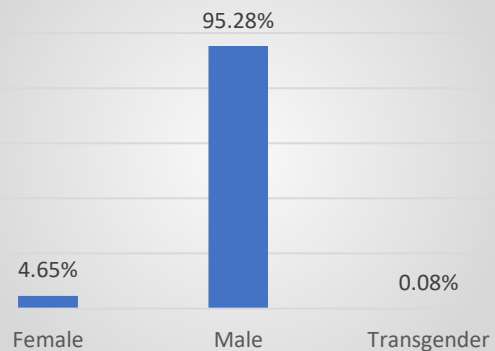

Sheriff's Daily Report

1/11/2022

Under the Custody of the Sheriff	
Total Male and Female	8,462
Jail Population	5,834
Community Corrections	2,628

Jail Population - Behind the Walls

Behind the Walls: Detainees that are physically housed under the Sheriff's custody 24 hours a day/7 days a week. This includes all populations listed on this chart - Divisional populations male & female, Outside Counties, Hospital, PRC, Women's Residential, & VRIC. Detainees in court-ordered treatment programs (PRC, Women's Residential, VRIC) are housed at CCDOC 24 hours a day/7 days week.

Sheriff's Daily Report

1/11/2022

CCSO Population Demographics

In Confinement

Community Corrections

Gender Distribution

Gender Distribution

Race Distribution

Race Distribution

Age Distribution

Age Distribution