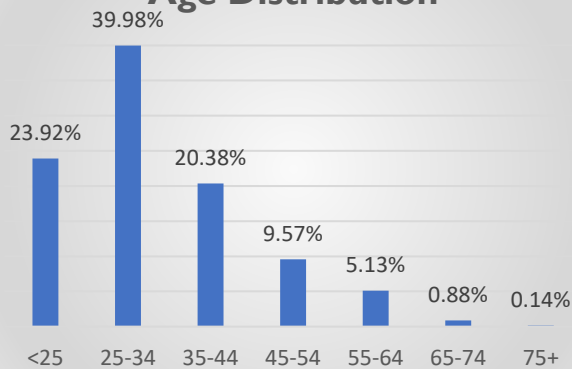

Sheriff's Daily Report

1/11/2022

Under the Custody of the Sheriff	
Total Male and Female	8,462
Jail Population	5,834
Community Corrections	2,628

Jail Population - Behind the Walls

Behind the Walls: Detainees that are physically housed under the Sheriff's custody 24 hours a day/7 days a week. This includes all populations listed on this chart - Divisional populations male & female, Outside Counties, Hospital, PRC, Women's Residential, & VRIC. Detainees in court-ordered treatment programs (PRC, Women's Residential, VRIC) are housed at CCDOC 24 hours a day/7 days week.

Sheriff's Daily Report

1/11/2022

CCSO Population Demographics

In Confinement

Community Corrections

Gender Distribution

Gender Distribution

Race Distribution

Race Distribution

Age Distribution

Age Distribution