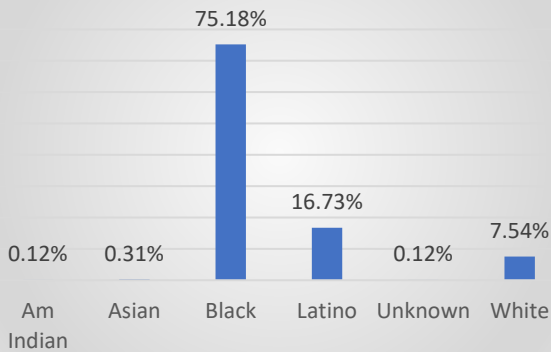

Sheriff's Daily Report

1/11/2022

Under the Custody of the Sheriff	
Total Male and Female	8,462
Jail Population	5,834
Community Corrections	2,628

Jail Population - Behind the Walls

Behind the Walls: Detainees that are physically housed under the Sheriff's custody 24 hours a day/7 days a week. This includes all populations listed on this chart - Divisional populations male & female, Outside Counties, Hospital, PRC, Women's Residential, & VRIC. Detainees in court-ordered treatment programs (PRC, Women's Residential, VRIC) are housed at CCDOC 24 hours a day/7 days week.

Sheriff's Daily Report

1/11/2022

CCSO Population Demographics

In Confinement

Community Corrections

Gender Distribution

Gender Distribution

Race Distribution

Race Distribution

Age Distribution

Age Distribution