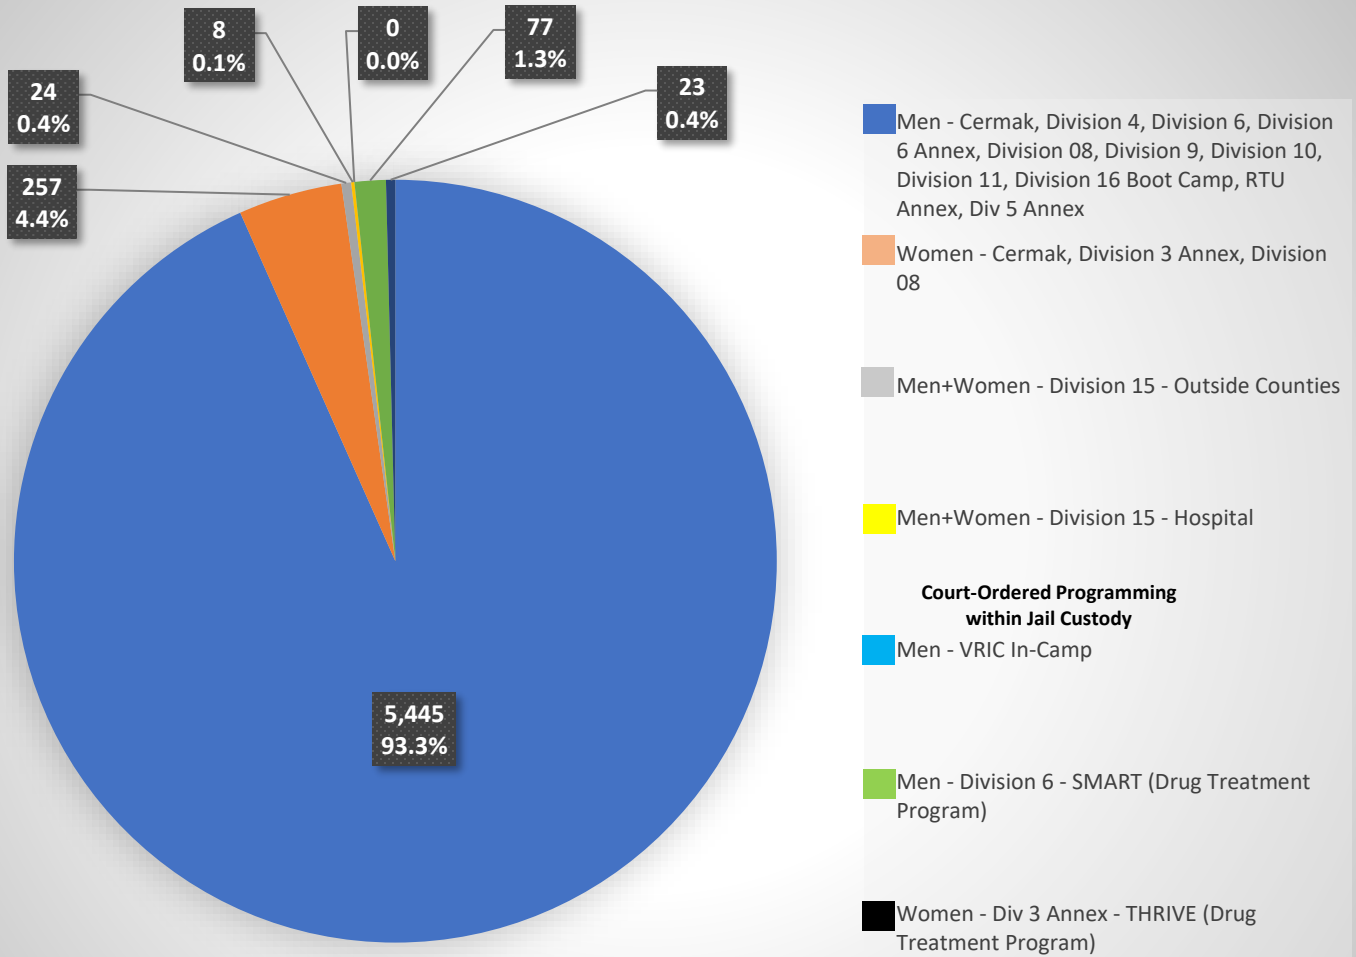

Sheriff's Daily Report

1/11/2022

Under the Custody of the Sheriff	
Total Male and Female	8,462
Jail Population	5,834
Community Corrections	2,628

Jail Population - Behind the Walls

Behind the Walls: Detainees that are physically housed under the Sheriff's custody 24 hours a day/7 days a week. This includes all populations listed on this chart - Divisional populations male & female, Outside Counties, Hospital, PRC, Women's Residential, & VRIC. Detainees in court-ordered treatment programs (PRC, Women's Residential, VRIC) are housed at CCDOC 24 hours a day/7 days week.

Sheriff's Daily Report

1/11/2022

CCSO Population Demographics

In Confinement

Community Corrections

Gender Distribution

Gender Distribution

Race Distribution

Race Distribution

Age Distribution

Age Distribution