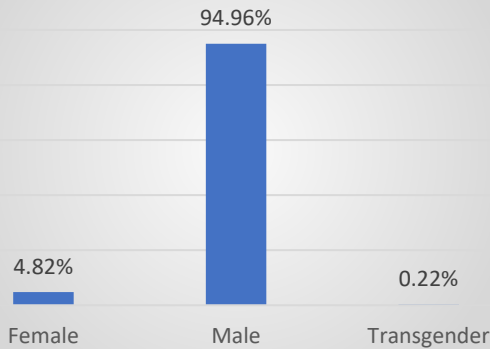

Sheriff's Daily Report

1/11/2022

Under the Custody of the Sheriff	
Total Male and Female	8,462
Jail Population	5,834
Community Corrections	2,628

Jail Population - Behind the Walls

Behind the Walls: Detainees that are physically housed under the Sheriff's custody 24 hours a day/7 days a week. This includes all populations listed on this chart - Divisional populations male & female, Outside Counties, Hospital, PRC, Women's Residential, & VRIC. Detainees in court-ordered treatment programs (PRC, Women's Residential, VRIC) are housed at CCDOC 24 hours a day/7 days week.

Sheriff's Daily Report

1/11/2022

CCSO Population Demographics

In Confinement

Community Corrections

Gender Distribution

Gender Distribution

Race Distribution

Race Distribution

Age Distribution

Age Distribution