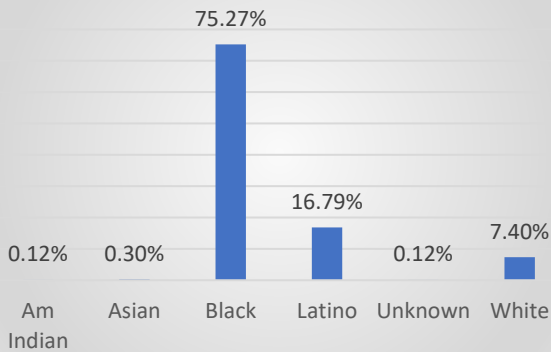

Sheriff's Daily Report

1/8/2022

Under the Custody of the Sheriff	
Total Male and Female	8,394
Jail Population	5,770
Community Corrections	2,624

Jail Population - Behind the Walls

Behind the Walls: Detainees that are physically housed under the Sheriff's custody 24 hours a day/7 days a week. This includes all populations listed on this chart - Divisional populations male & female, Outside Counties, Hospital, PRC, Women's Residential, & VRIC. Detainees in court-ordered treatment programs (PRC, Women's Residential, VRIC) are housed at CCDOC 24 hours a day/7 days week.

Sheriff's Daily Report

1/8/2022

CCSO Population Demographics

In Confinement

Community Corrections

Gender Distribution

Gender Distribution

Race Distribution

Race Distribution

Age Distribution

Age Distribution