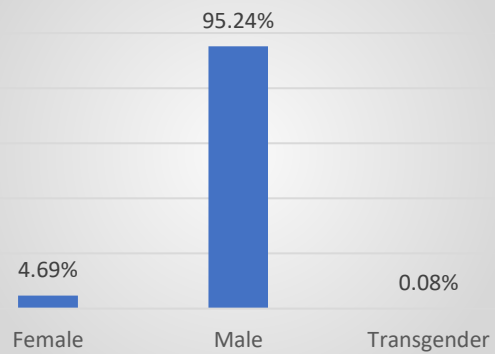

Sheriff's Daily Report

1/8/2022

Under the Custody of the Sheriff	
Total Male and Female	8,394
Jail Population	5,770
Community Corrections	2,624

Jail Population - Behind the Walls

Behind the Walls: Detainees that are physically housed under the Sheriff's custody 24 hours a day/7 days a week. This includes all populations listed on this chart - Divisional populations male & female, Outside Counties, Hospital, PRC, Women's Residential, & VRIC. Detainees in court-ordered treatment programs (PRC, Women's Residential, VRIC) are housed at CCDOC 24 hours a day/7 days week.

Sheriff's Daily Report

1/8/2022

CCSO Population Demographics

In Confinement

Community Corrections

Gender Distribution

Gender Distribution

Race Distribution

Race Distribution

Age Distribution

Age Distribution