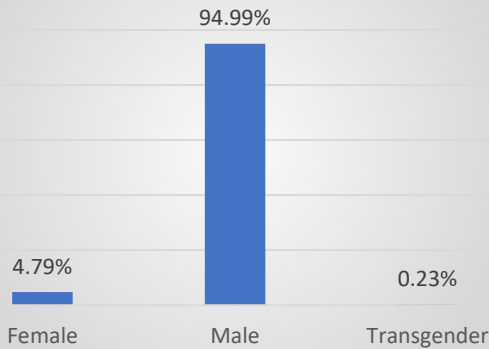

Sheriff's Daily Report

1/8/2022

Under the Custody of the Sheriff	
Total Male and Female	8,394
Jail Population	5,770
Community Corrections	2,624

Jail Population - Behind the Walls

Behind the Walls: Detainees that are physically housed under the Sheriff's custody 24 hours a day/7 days a week. This includes all populations listed on this chart - Divisional populations male & female, Outside Counties, Hospital, PRC, Women's Residential, & VRIC. Detainees in court-ordered treatment programs (PRC, Women's Residential, VRIC) are housed at CCDOC 24 hours a day/7 days week.

Sheriff's Daily Report

1/8/2022

CCSO Population Demographics

In Confinement

Community Corrections

Gender Distribution

Gender Distribution

Race Distribution

Race Distribution

Age Distribution

Age Distribution