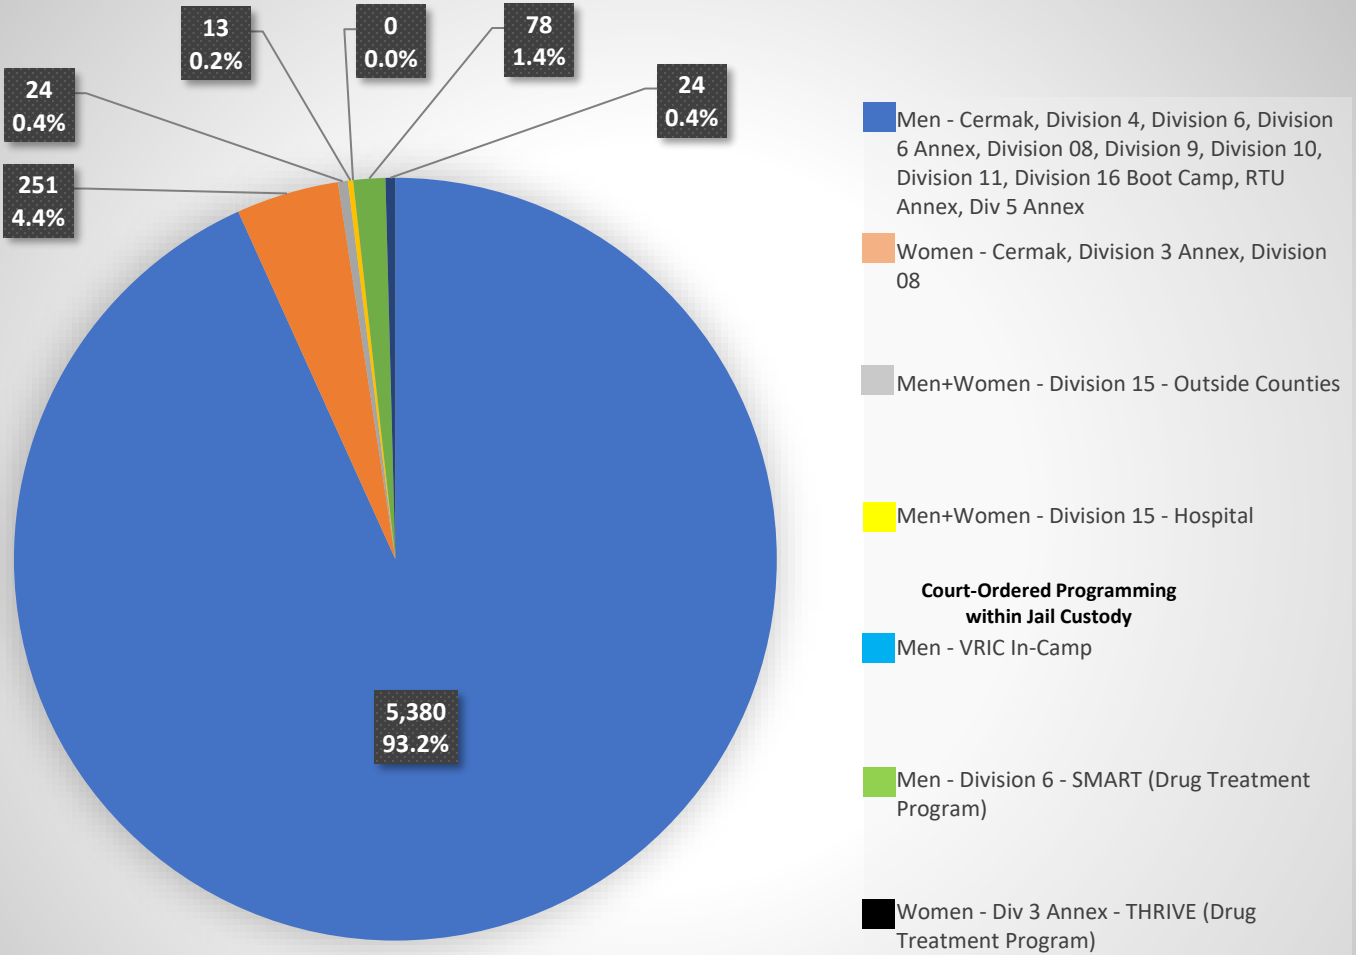

Sheriff's Daily Report

1/8/2022

Under the Custody of the Sheriff	
Total Male and Female	8,394
Jail Population	5,770
Community Corrections	2,624

Jail Population - Behind the Walls

Behind the Walls: Detainees that are physically housed under the Sheriff's custody 24 hours a day/7 days a week. This includes all populations listed on this chart - Divisional populations male & female, Outside Counties, Hospital, PRC, Women's Residential, & VRIC. Detainees in court-ordered treatment programs (PRC, Women's Residential, VRIC) are housed at CCDOC 24 hours a day/7 days week.

Sheriff's Daily Report

1/8/2022

CCSO Population Demographics

In Confinement

Community Corrections

Gender Distribution

Gender Distribution

Race Distribution

Race Distribution

Age Distribution

Age Distribution