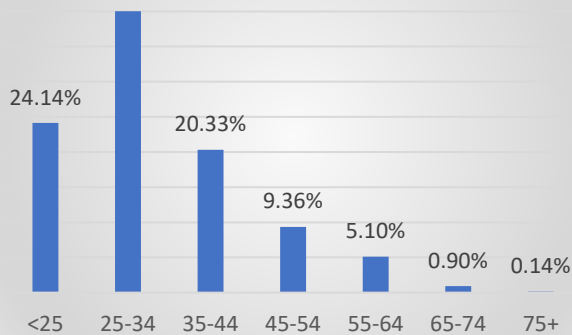

Sheriff's Daily Report

1/8/2022

Under the Custody of the Sheriff	
Total Male and Female	8,394
Jail Population	5,770
Community Corrections	2,624

Jail Population - Behind the Walls

Behind the Walls: Detainees that are physically housed under the Sheriff's custody 24 hours a day/7 days a week. This includes all populations listed on this chart - Divisional populations male & female, Outside Counties, Hospital, PRC, Women's Residential, & VRIC. Detainees in court-ordered treatment programs (PRC, Women's Residential, VRIC) are housed at CCDOC 24 hours a day/7 days week.

Sheriff's Daily Report

1/8/2022

CCSO Population Demographics

In Confinement

Community Corrections

Gender Distribution

Gender Distribution

Race Distribution

Race Distribution

Age Distribution

Age Distribution