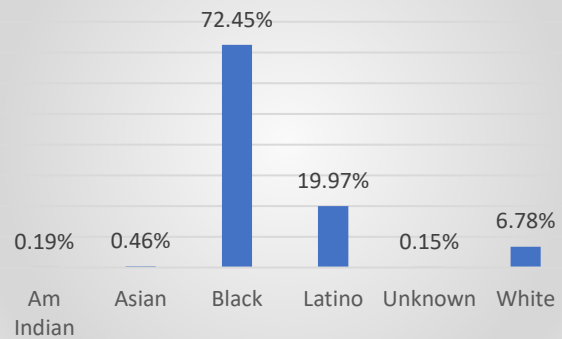

Sheriff's Daily Report

1/8/2022

Under the Custody of the Sheriff	
Total Male and Female	8,394
Jail Population	5,770
Community Corrections	2,624

Jail Population - Behind the Walls

Behind the Walls: Detainees that are physically housed under the Sheriff's custody 24 hours a day/7 days a week. This includes all populations listed on this chart - Divisional populations male & female, Outside Counties, Hospital, PRC, Women's Residential, & VRIC. Detainees in court-ordered treatment programs (PRC, Women's Residential, VRIC) are housed at CCDOC 24 hours a day/7 days week.

Sheriff's Daily Report

1/8/2022

CCSO Population Demographics

In Confinement

Community Corrections

Gender Distribution

Gender Distribution

Race Distribution

Race Distribution

Age Distribution

Age Distribution