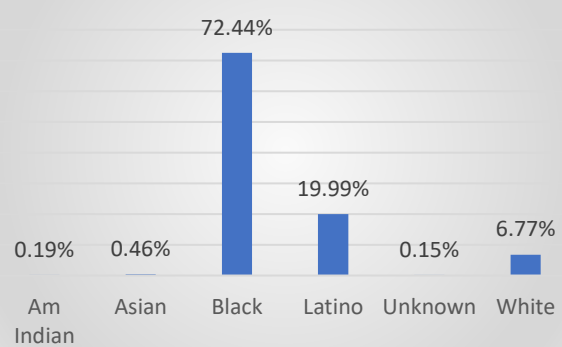

Sheriff's Daily Report

1/7/2022

Under the Custody of the Sheriff	
Total Male and Female	8,391
Jail Population	5,760
Community Corrections	2,631

Jail Population - Behind the Walls

Behind the Walls: Detainees that are physically housed under the Sheriff's custody 24 hours a day/7 days a week. This includes all populations listed on this chart - Divisional populations male & female, Outside Counties, Hospital, PRC, Women's Residential, & VRIC. Detainees in court-ordered treatment programs (PRC, Women's Residential, VRIC) are housed at CCDOC 24 hours a day/7 days week.

Sheriff's Daily Report

1/7/2022

CCSO Population Demographics

In Confinement

Gender Distribution

Race Distribution

Age Distribution

Community Corrections

Gender Distribution

Race Distribution

Age Distribution