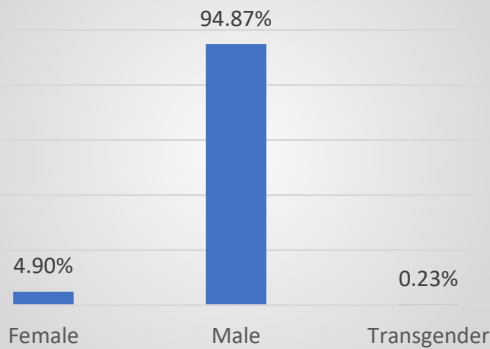

CCSO Population Demographics

In Confinement

Gender Distribution