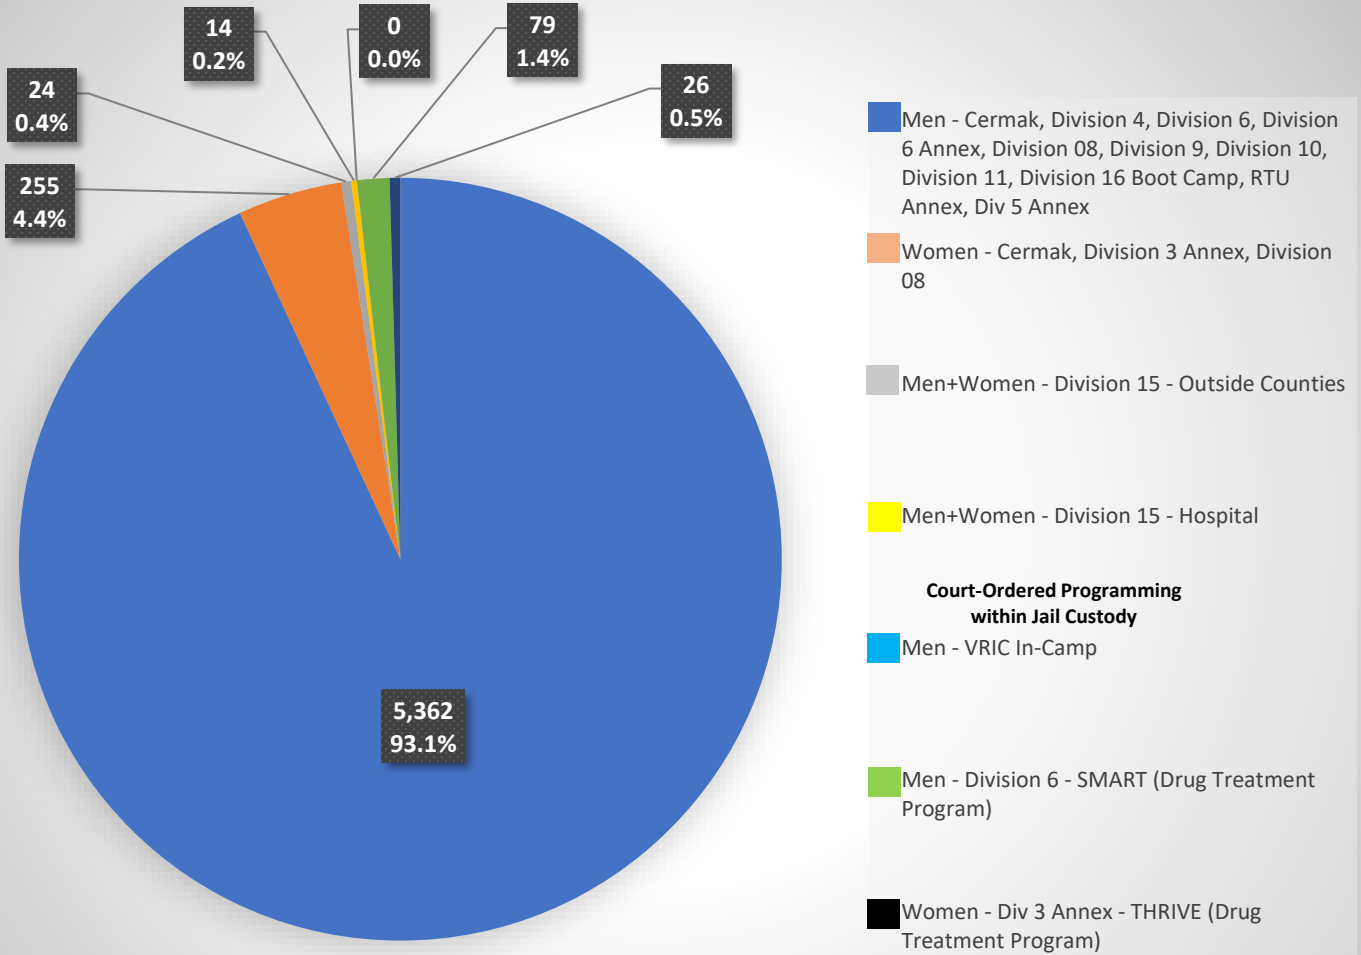

Sheriff's Daily Report

1/7/2022

Under the Custody of the Sheriff	
Total Male and Female	8,391
Jail Population	5,760
Community Corrections	2,631

Jail Population - Behind the Walls

Behind the Walls: Detainees that are physically housed under the Sheriff's custody 24 hours a day/7 days a week. This includes all populations listed on this chart - Divisional populations male & female, Outside Counties, Hospital, PRC, Women's Residential, & VRIC. Detainees in court-ordered treatment programs (PRC, Women's Residential, VRIC) are housed at CCDOC 24 hours a day/7 days week.

Sheriff's Daily Report

1/7/2022

CCSO Population Demographics

In Confinement

Gender Distribution

Race Distribution

Age Distribution

Community Corrections

Gender Distribution

Race Distribution

Age Distribution