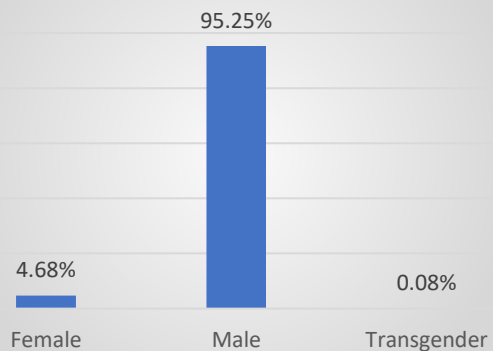

Sheriff's Daily Report

1/7/2022

Under the Custody of the Sheriff	
Total Male and Female	8,391
Jail Population	5,760
Community Corrections	2,631

Jail Population - Behind the Walls

Behind the Walls: Detainees that are physically housed under the Sheriff's custody 24 hours a day/7 days a week. This includes all populations listed on this chart - Divisional populations male & female, Outside Counties, Hospital, PRC, Women's Residential, & VRIC. Detainees in court-ordered treatment programs (PRC, Women's Residential, VRIC) are housed at CCDOC 24 hours a day/7 days week.

Sheriff's Daily Report

1/7/2022

CCSO Population Demographics

In Confinement

Gender Distribution

Race Distribution

Age Distribution

Community Corrections

Gender Distribution

Race Distribution

Age Distribution