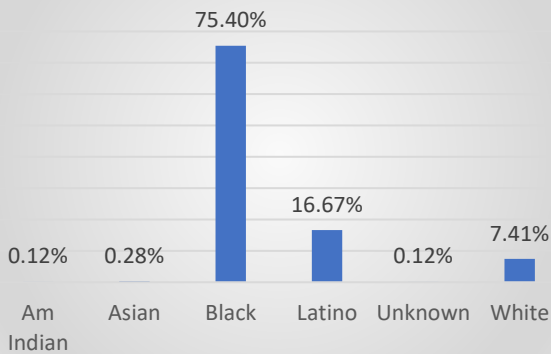

Sheriff's Daily Report

1/7/2022

Under the Custody of the Sheriff	
Total Male and Female	8,391
Jail Population	5,760
Community Corrections	2,631

Jail Population - Behind the Walls

Behind the Walls: Detainees that are physically housed under the Sheriff's custody 24 hours a day/7 days a week. This includes all populations listed on this chart - Divisional populations male & female, Outside Counties, Hospital, PRC, Women's Residential, & VRIC. Detainees in court-ordered treatment programs (PRC, Women's Residential, VRIC) are housed at CCDOC 24 hours a day/7 days week.

Sheriff's Daily Report

1/7/2022

CCSO Population Demographics

In Confinement

Gender Distribution

Race Distribution

Age Distribution

Community Corrections

Gender Distribution

Race Distribution

Age Distribution