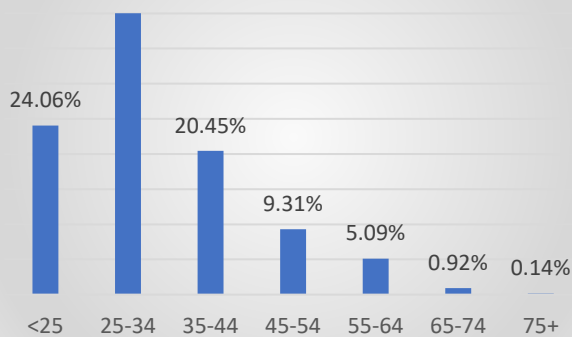

Sheriff's Daily Report

1/7/2022

Under the Custody of the Sheriff	
Total Male and Female	8,391
Jail Population	5,760
Community Corrections	2,631

Jail Population - Behind the Walls

Behind the Walls: Detainees that are physically housed under the Sheriff's custody 24 hours a day/7 days a week. This includes all populations listed on this chart - Divisional populations male & female, Outside Counties, Hospital, PRC, Women's Residential, & VRIC. Detainees in court-ordered treatment programs (PRC, Women's Residential, VRIC) are housed at CCDOC 24 hours a day/7 days week.

Sheriff's Daily Report

1/7/2022

CCSO Population Demographics

In Confinement

Gender Distribution

Race Distribution

Age Distribution

Community Corrections

Gender Distribution

Race Distribution

Age Distribution