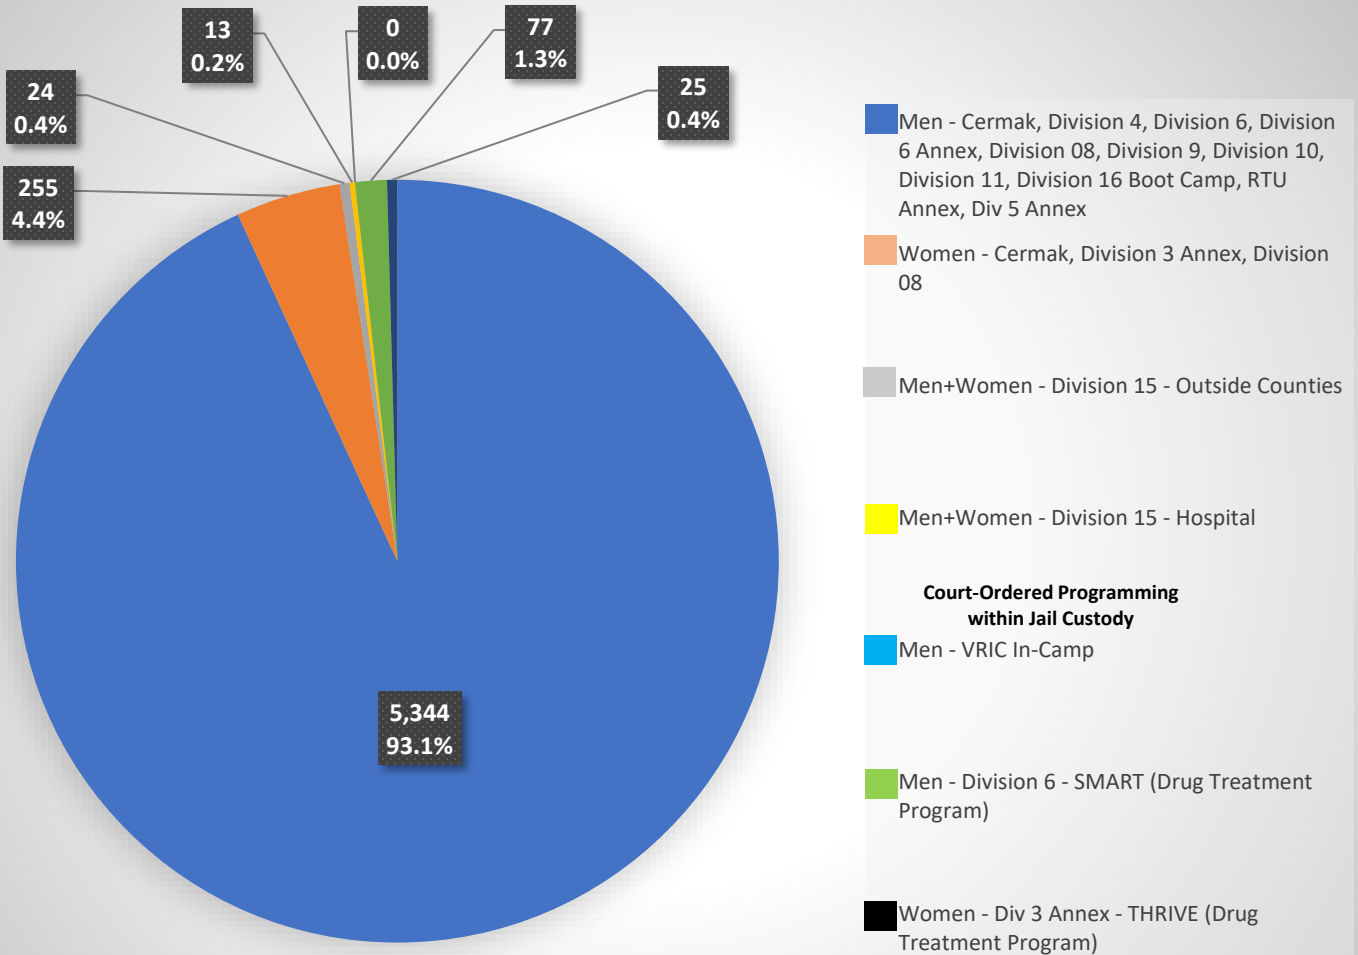

# Sheriff's Daily Report

1/5/2022

Under the Custody of the Sheriff	
<b>Total Male and Female</b>	<b>8,393</b>
Jail Population	5,738
Community Corrections	2,655

## Jail Population - Behind the Walls

Behind the Walls: Detainees that are physically housed under the Sheriff's custody 24 hours a day/7 days a week. This includes all populations listed on this chart - Divisional populations male & female, Outside Counties, Hospital, PRC, Women's Residential, & VRIC. Detainees in court-ordered treatment programs (PRC, Women's Residential, VRIC) are housed at CCDOC 24 hours a day/7 days week.

#### Race Distribution

#### Age Distribution