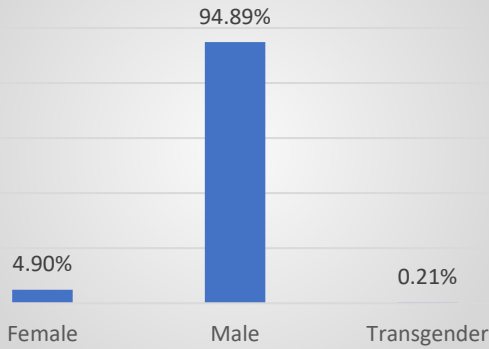

CCSO Population Demographics

In Confinement

Gender Distribution