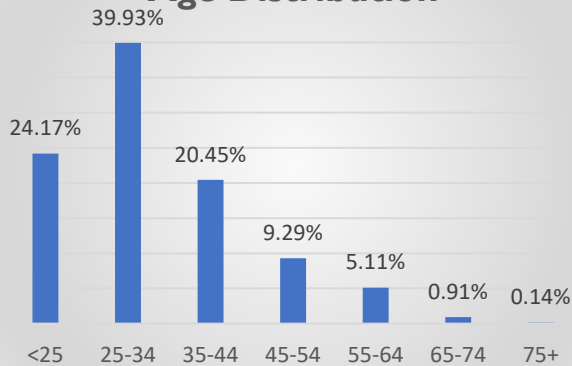

Jail Population - Behind the Walls

Behind the Walls: Detainees that are physically housed under the Sheriff's custody 24 hours a day/7 days a week. This includes all populations listed on this chart - Divisional populations male & female, Outside Counties, Hospital, PRC, Women's Residential, & VRIC. Detainees in court-ordered treatment programs (PRC, Women's Residential, VRIC) are housed at CCDOC 24 hours a day/7 days week.

Sheriff's Daily Report

1/4/2022

CCSO Population Demographics

In Confinement

Gender Distribution

Race Distribution

Age Distribution

Community Corrections

Gender Distribution

Race Distribution

Age Distribution