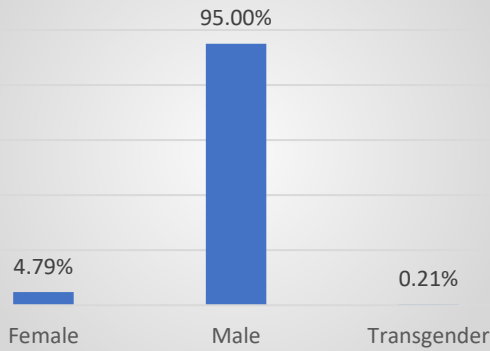

CCSO Population Demographics

In Confinement

Gender Distribution