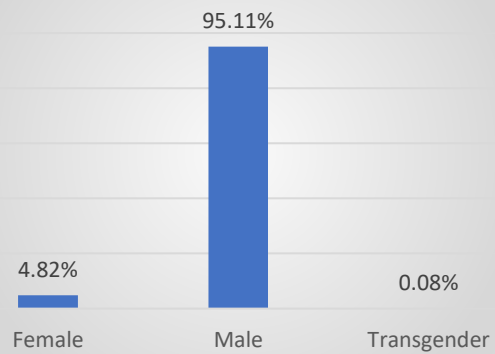

Jail Population - Behind the Walls

Behind the Walls: Detainees that are physically housed under the Sheriff's custody 24 hours a day/7 days a week. This includes all populations listed on this chart - Divisional populations male & female, Outside Counties, Hospital, PRC, Women's Residential, & VRIC. Detainees in court-ordered treatment programs (PRC, Women's Residential, VRIC) are housed at CCDOC 24 hours a day/7 days week.

Sheriff's Daily Report

1/4/2022

CCSO Population Demographics

In Confinement

Gender Distribution

Race Distribution

Age Distribution

Community Corrections

Gender Distribution

Race Distribution

Age Distribution