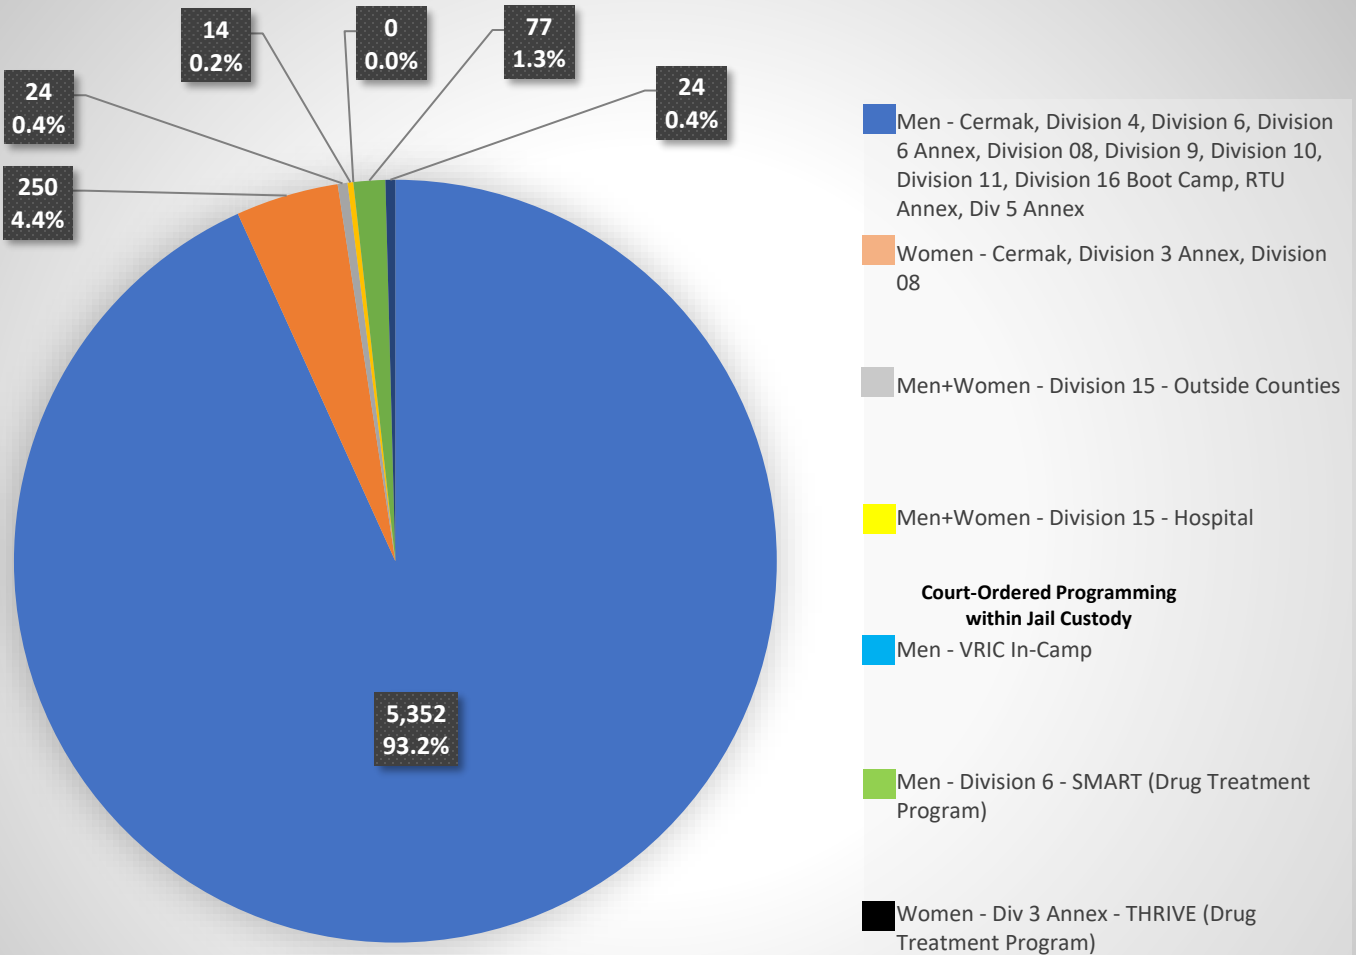

Sheriff's Daily Report

1/4/2022

| Under the Custody of the Sheriff | |
|----------------------------------|--------------|
| Total Male and Female | 8,402 |
| Jail Population | 5,741 |
| Community Corrections | 2,661 |

Jail Population - Behind the Walls

Behind the Walls: Detainees that are physically housed under the Sheriff's custody 24 hours a day/7 days a week. This includes all populations listed on this chart - Divisional populations male & female, Outside Counties, Hospital, PRC, Women's Residential, & VRIC. Detainees in court-ordered treatment programs (PRC, Women's Residential, VRIC) are housed at CCDOC 24 hours a day/7 days week.

Gender Distribution

Race Distribution

Age Distribution