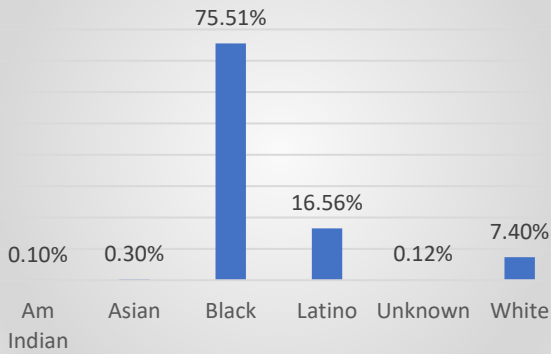

Jail Population - Behind the Walls

Behind the Walls: Detainees that are physically housed under the Sheriff's custody 24 hours a day/7 days a week. This includes all populations listed on this chart - Divisional populations male & female, Outside Counties, Hospital, PRC, Women's Residential, & VRIC. Detainees in court-ordered treatment programs (PRC, Women's Residential, VRIC) are housed at CCDOC 24 hours a day/7 days week.

Sheriff's Daily Report

1/4/2022

CCSO Population Demographics

In Confinement

Gender Distribution

Race Distribution

Age Distribution

Community Corrections

Gender Distribution

Race Distribution

Age Distribution