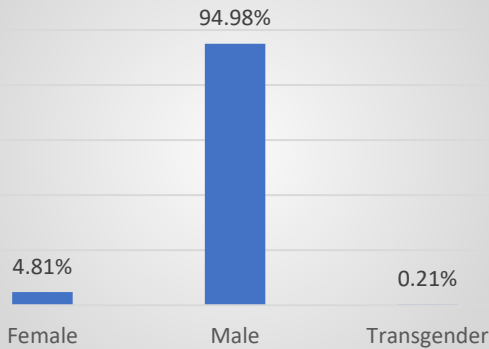

CCSO Population Demographics

In Confinement

Community Corrections

Gender Distribution