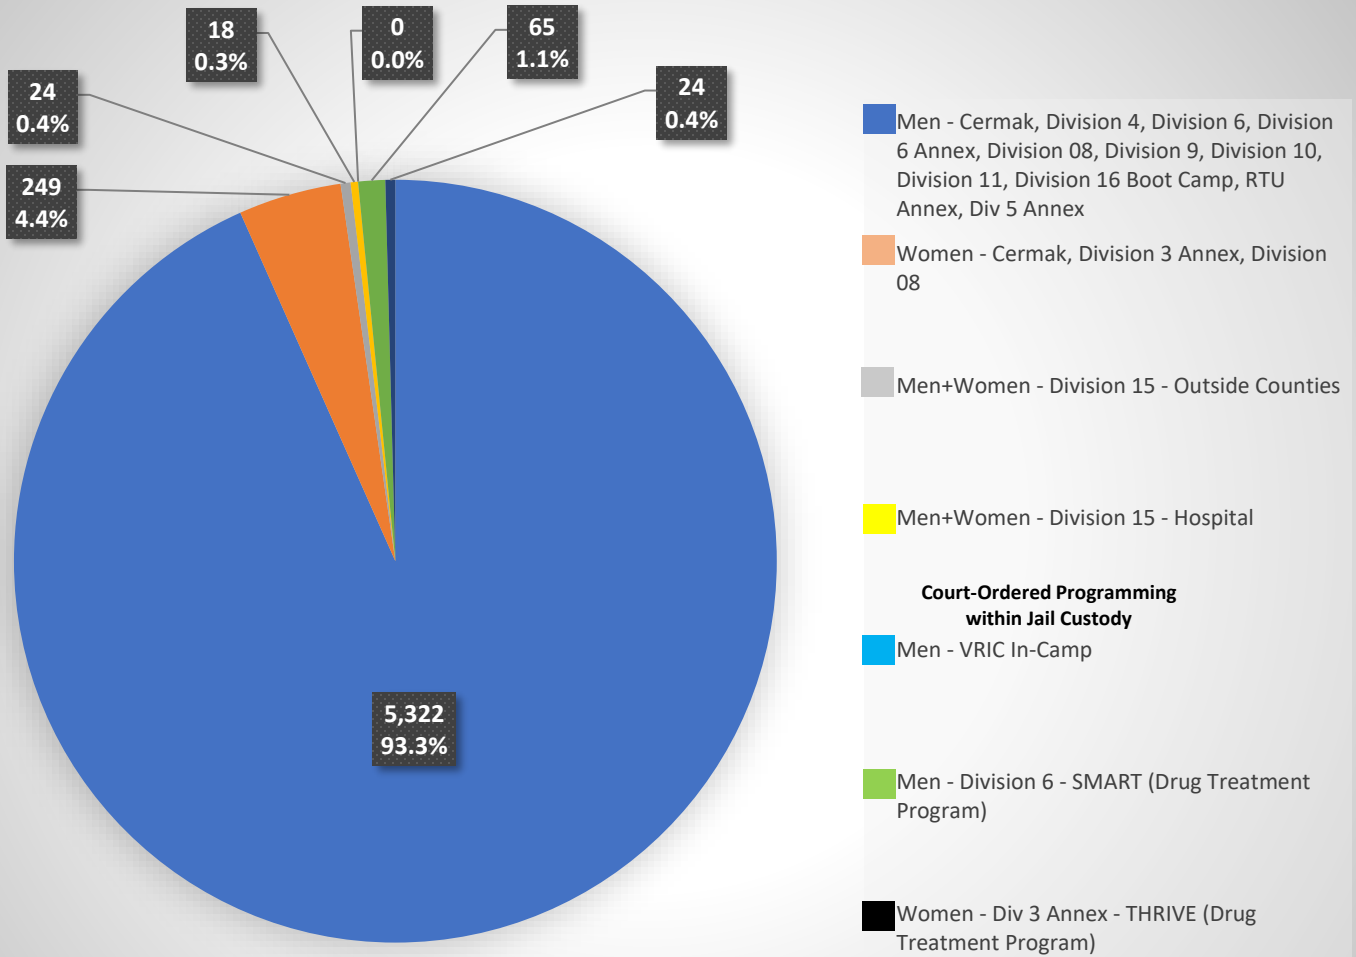

# Sheriff's Daily Report

1/2/2022

Under the Custody of the Sheriff	
<b>Total Male and Female</b>	<b>8,374</b>
Jail Population	5,702
Community Corrections	2,672

## Jail Population - Behind the Walls

Behind the Walls: Detainees that are physically housed under the Sheriff's custody 24 hours a day/7 days a week. This includes all populations listed on this chart - Divisional populations male & female, Outside Counties, Hospital, PRC, Women's Residential, & VRIC. Detainees in court-ordered treatment programs (PRC, Women's Residential, VRIC) are housed at CCDOC 24 hours a day/7 days week.

##### Race Distribution

##### Age Distribution