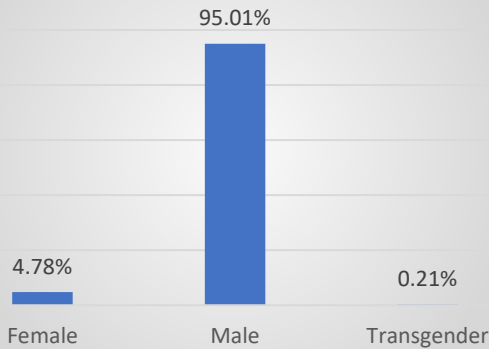

Sheriff's Daily Report

1/1/2022

Under the Custody of the Sheriff	
Total Male and Female	8,322
Jail Population	5,654
Community Corrections	2,668

Jail Population - Behind the Walls

Behind the Walls: Detainees that are physically housed under the Sheriff's custody 24 hours a day/7 days a week. This includes all populations listed on this chart - Divisional populations male & female, Outside Counties, Hospital, PRC, Women's Residential, & VRIC. Detainees in court-ordered treatment programs (PRC, Women's Residential, VRIC) are housed at CCDOC 24 hours a day/7 days week.

Sheriff's Daily Report

1/1/2022

CCSO Population Demographics

In Confinement

Community Corrections

Gender Distribution

Gender Distribution

Race Distribution

Race Distribution

Age Distribution

Age Distribution