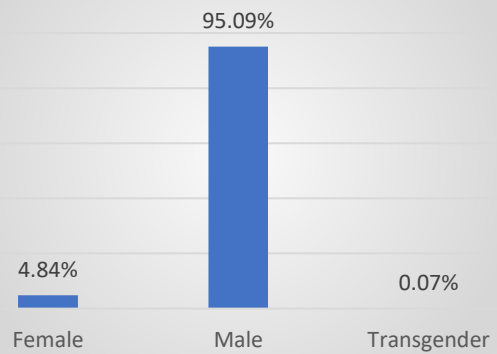

Sheriff's Daily Report

1/1/2022

Under the Custody of the Sheriff	
Total Male and Female	8,322
Jail Population	5,654
Community Corrections	2,668

Jail Population - Behind the Walls

Behind the Walls: Detainees that are physically housed under the Sheriff's custody 24 hours a day/7 days a week. This includes all populations listed on this chart - Divisional populations male & female, Outside Counties, Hospital, PRC, Women's Residential, & VRIC. Detainees in court-ordered treatment programs (PRC, Women's Residential, VRIC) are housed at CCDOC 24 hours a day/7 days week.

Sheriff's Daily Report

1/1/2022

CCSO Population Demographics

In Confinement

Community Corrections

Gender Distribution

Gender Distribution

Race Distribution

Race Distribution

Age Distribution

Age Distribution