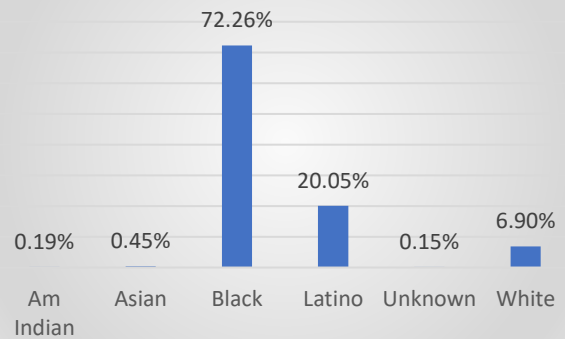

Sheriff's Daily Report

1/1/2022

Under the Custody of the Sheriff	
Total Male and Female	8,322
Jail Population	5,654
Community Corrections	2,668

Jail Population - Behind the Walls

Behind the Walls: Detainees that are physically housed under the Sheriff's custody 24 hours a day/7 days a week. This includes all populations listed on this chart - Divisional populations male & female, Outside Counties, Hospital, PRC, Women's Residential, & VRIC. Detainees in court-ordered treatment programs (PRC, Women's Residential, VRIC) are housed at CCDOC 24 hours a day/7 days week.

Sheriff's Daily Report

1/1/2022

CCSO Population Demographics

In Confinement

Community Corrections

Gender Distribution

Gender Distribution

Race Distribution

Race Distribution

Age Distribution

Age Distribution