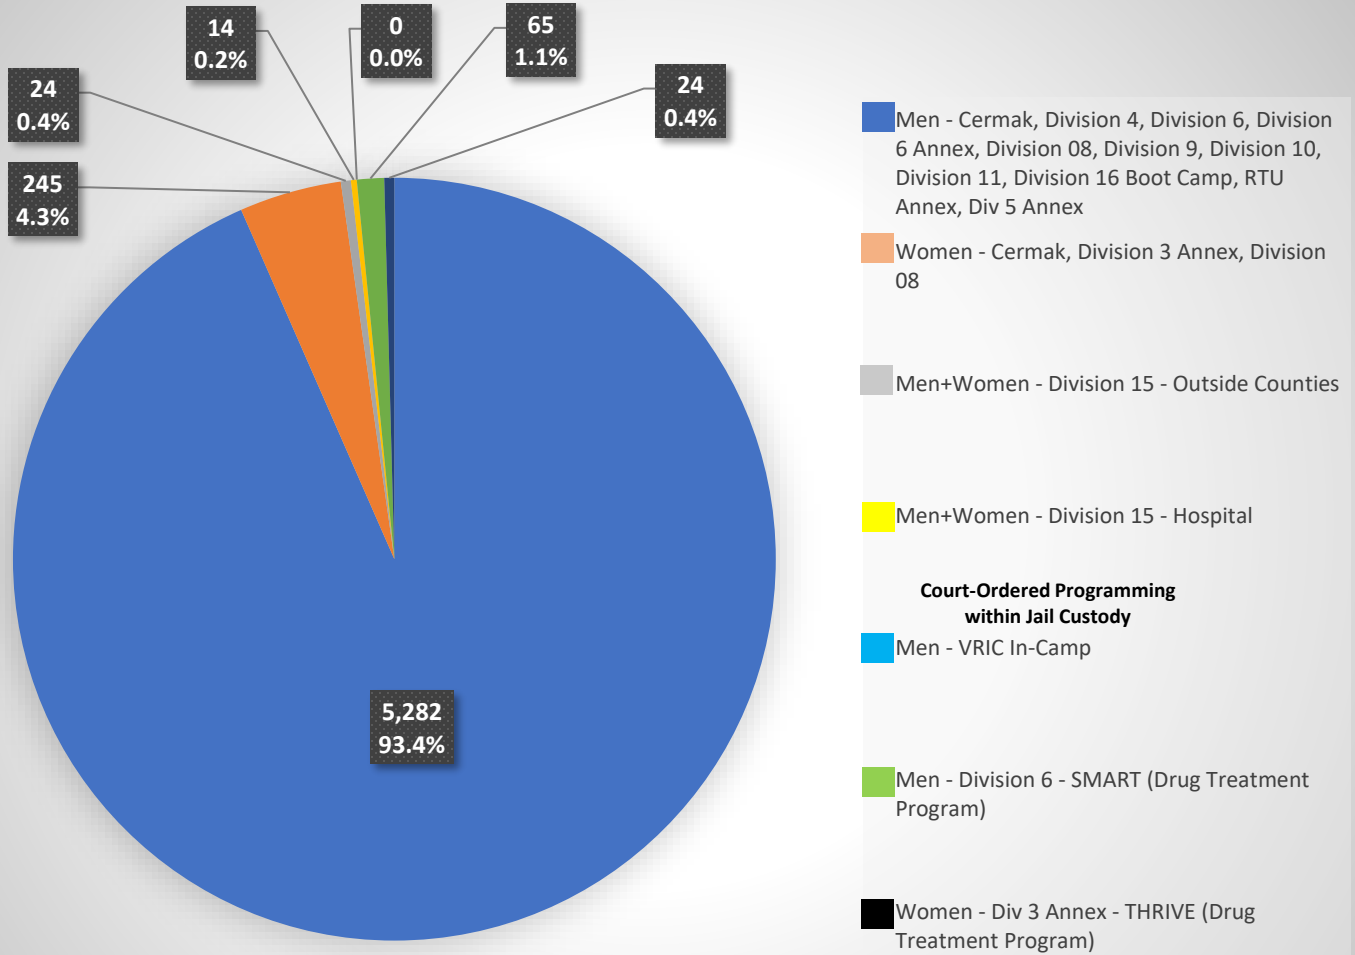

Sheriff's Daily Report

1/1/2022

Under the Custody of the Sheriff	
Total Male and Female	8,322
Jail Population	5,654
Community Corrections	2,668

Jail Population - Behind the Walls

Behind the Walls: Detainees that are physically housed under the Sheriff's custody 24 hours a day/7 days a week. This includes all populations listed on this chart - Divisional populations male & female, Outside Counties, Hospital, PRC, Women's Residential, & VRIC. Detainees in court-ordered treatment programs (PRC, Women's Residential, VRIC) are housed at CCDOC 24 hours a day/7 days week.

Sheriff's Daily Report

1/1/2022

CCSO Population Demographics

In Confinement

Community Corrections

Gender Distribution

Gender Distribution

Race Distribution

Race Distribution

Age Distribution

Age Distribution