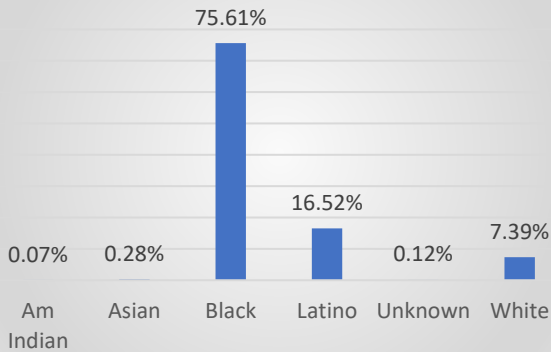

Sheriff's Daily Report

1/1/2022

Under the Custody of the Sheriff	
Total Male and Female	8,322
Jail Population	5,654
Community Corrections	2,668

Jail Population - Behind the Walls

Behind the Walls: Detainees that are physically housed under the Sheriff's custody 24 hours a day/7 days a week. This includes all populations listed on this chart - Divisional populations male & female, Outside Counties, Hospital, PRC, Women's Residential, & VRIC. Detainees in court-ordered treatment programs (PRC, Women's Residential, VRIC) are housed at CCDOC 24 hours a day/7 days week.

Sheriff's Daily Report

1/1/2022

CCSO Population Demographics

In Confinement

Community Corrections

Gender Distribution

Gender Distribution

Race Distribution

Race Distribution

Age Distribution

Age Distribution