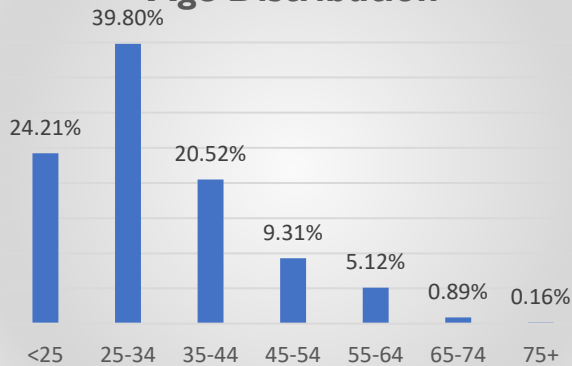

Sheriff's Daily Report

1/1/2022

Under the Custody of the Sheriff	
Total Male and Female	8,322
Jail Population	5,654
Community Corrections	2,668

Jail Population - Behind the Walls

Behind the Walls: Detainees that are physically housed under the Sheriff's custody 24 hours a day/7 days a week. This includes all populations listed on this chart - Divisional populations male & female, Outside Counties, Hospital, PRC, Women's Residential, & VRIC. Detainees in court-ordered treatment programs (PRC, Women's Residential, VRIC) are housed at CCDOC 24 hours a day/7 days week.

Sheriff's Daily Report

1/1/2022

CCSO Population Demographics

In Confinement

Community Corrections

Gender Distribution

Gender Distribution

Race Distribution

Race Distribution

Age Distribution

Age Distribution