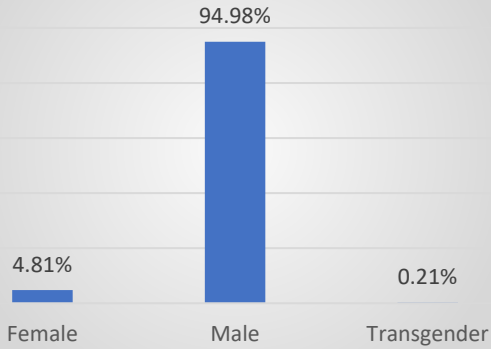

Sheriff's Daily Report

12/30/2021

CCSO Population Demographics

In Confinement

Gender Distribution