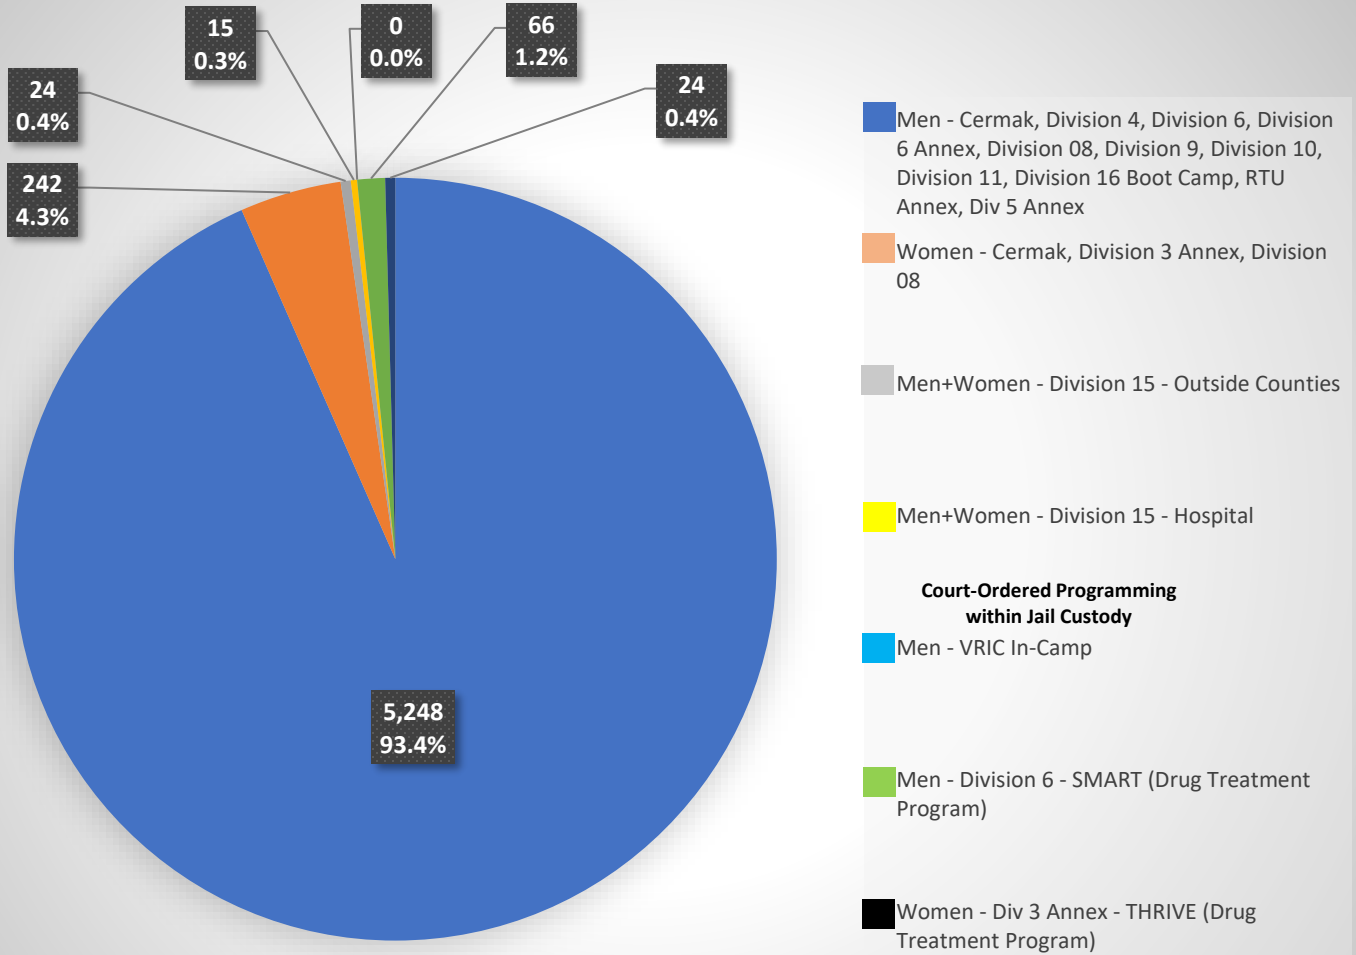

## 12/30/2021

Under the Custody of the Sheriff	
Total Male and Female	<b>8,294</b>
Jail Population	5,619
Community Corrections	2,675

### Jail Population - Behind the Walls

Behind the Walls: Detainees that are physically housed under the Sheriff's custody 24 hours a day/7 days a week. This includes all populations listed on this chart - Divisional populations male & female, Outside Counties, Hospital, PRC, Women's Residential, & VRIC. Detainees in court-ordered treatment programs (PRC, Women's Residential, VRIC) are housed at CCDOC 24 hours a day/7 days week.

##### Race Distribution

##### Age Distribution