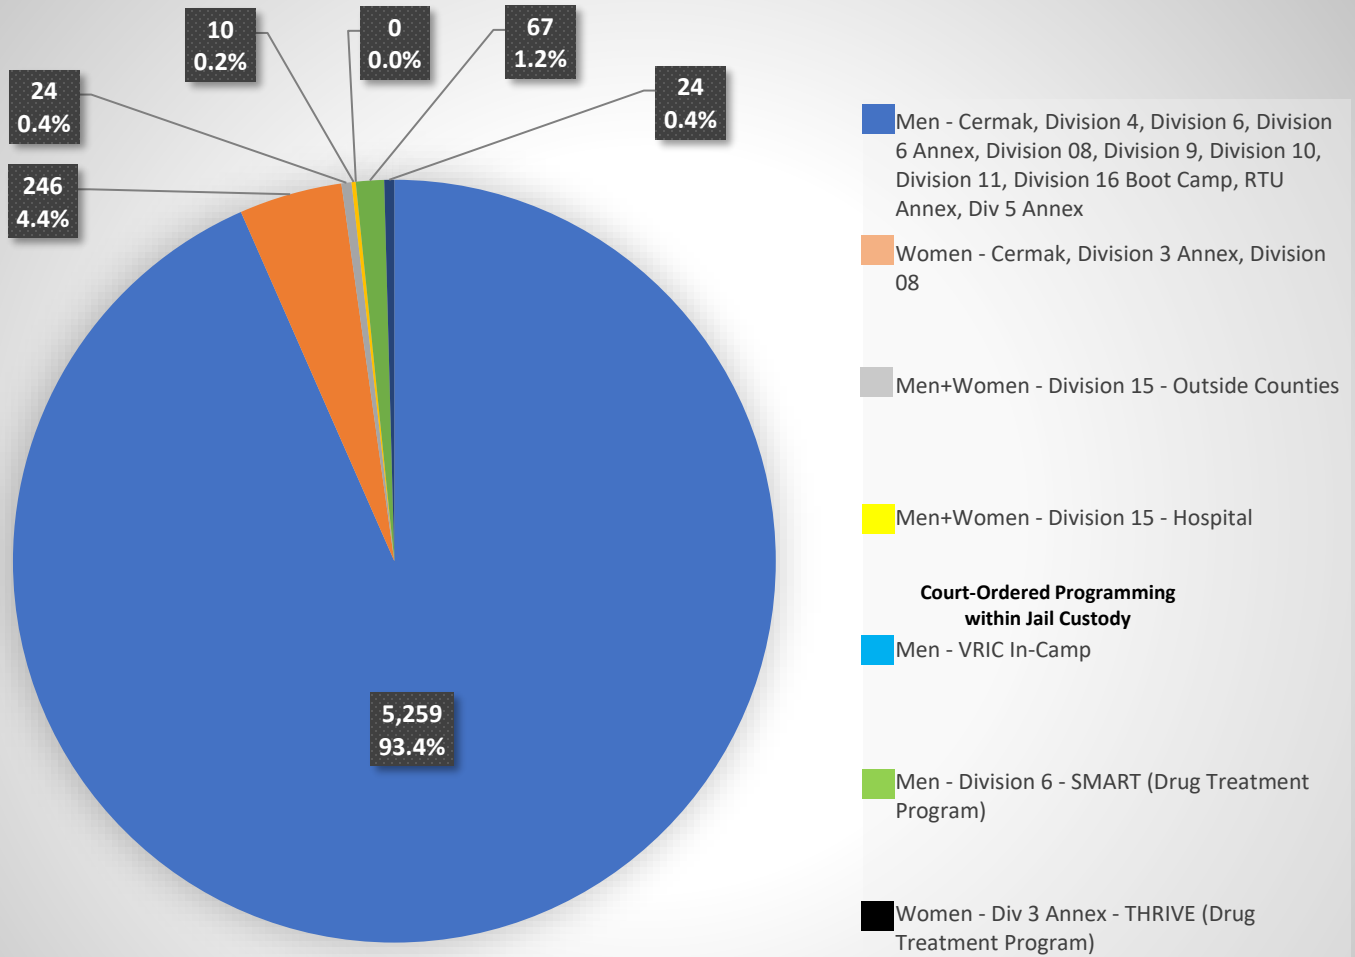

Sheriff's Daily Report

12/28/2021

Under the Custody of the Sheriff	
Total Male and Female	8,315
Jail Population	5,630
Community Corrections	2,685

Jail Population - Behind the Walls

Behind the Walls: Detainees that are physically housed under the Sheriff's custody 24 hours a day/7 days a week. This includes all populations listed on this chart - Divisional populations male & female, Outside Counties, Hospital, PRC, Women's Residential, & VRIC. Detainees in court-ordered treatment programs (PRC, Women's Residential, VRIC) are housed at CCDOC 24 hours a day/7 days week.

Sheriff's Daily Report

12/28/2021

CCSO Population Demographics

In Confinement

Community Corrections

Gender Distribution

Gender Distribution

Race Distribution

Race Distribution

Age Distribution

Age Distribution