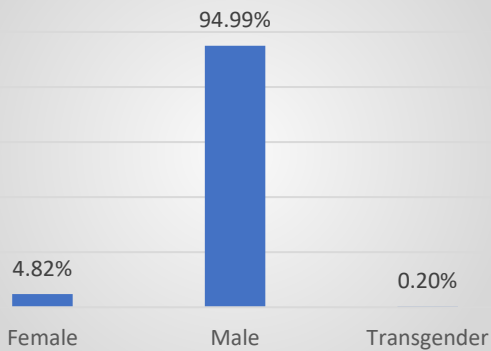

Sheriff's Daily Report

12/28/2021

Under the Custody of the Sheriff	
Total Male and Female	8,315
Jail Population	5,630
Community Corrections	2,685

Jail Population - Behind the Walls

Behind the Walls: Detainees that are physically housed under the Sheriff's custody 24 hours a day/7 days a week. This includes all populations listed on this chart - Divisional populations male & female, Outside Counties, Hospital, PRC, Women's Residential, & VRIC. Detainees in court-ordered treatment programs (PRC, Women's Residential, VRIC) are housed at CCDOC 24 hours a day/7 days week.

Sheriff's Daily Report

12/28/2021

CCSO Population Demographics

In Confinement

Community Corrections

Gender Distribution

Gender Distribution

Race Distribution

Race Distribution

Age Distribution

Age Distribution