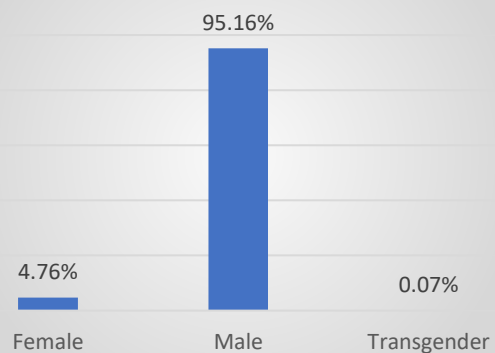

Sheriff's Daily Report

12/28/2021

Under the Custody of the Sheriff	
Total Male and Female	8,315
Jail Population	5,630
Community Corrections	2,685

Jail Population - Behind the Walls

Behind the Walls: Detainees that are physically housed under the Sheriff's custody 24 hours a day/7 days a week. This includes all populations listed on this chart - Divisional populations male & female, Outside Counties, Hospital, PRC, Women's Residential, & VRIC. Detainees in court-ordered treatment programs (PRC, Women's Residential, VRIC) are housed at CCDOC 24 hours a day/7 days week.

Sheriff's Daily Report

12/28/2021

CCSO Population Demographics

In Confinement

Community Corrections

Gender Distribution

Gender Distribution

Race Distribution

Race Distribution

Age Distribution

Age Distribution