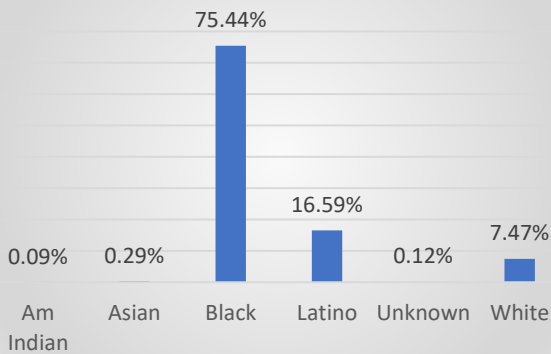

Sheriff's Daily Report

12/28/2021

Under the Custody of the Sheriff	
Total Male and Female	8,315
Jail Population	5,630
Community Corrections	2,685

Jail Population - Behind the Walls

Behind the Walls: Detainees that are physically housed under the Sheriff's custody 24 hours a day/7 days a week. This includes all populations listed on this chart - Divisional populations male & female, Outside Counties, Hospital, PRC, Women's Residential, & VRIC. Detainees in court-ordered treatment programs (PRC, Women's Residential, VRIC) are housed at CCDOC 24 hours a day/7 days week.

Sheriff's Daily Report

12/28/2021

CCSO Population Demographics

In Confinement

Community Corrections

Gender Distribution

Gender Distribution

Race Distribution

Race Distribution

Age Distribution

Age Distribution