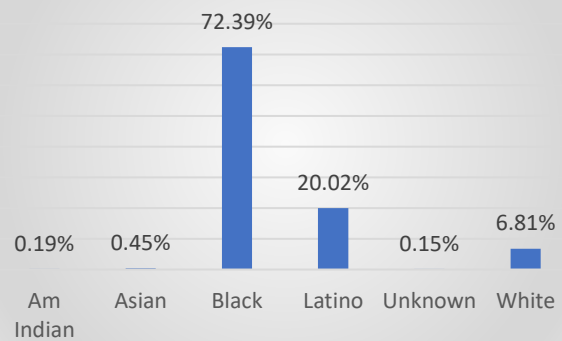

Sheriff's Daily Report

12/28/2021

Under the Custody of the Sheriff	
Total Male and Female	8,315
Jail Population	5,630
Community Corrections	2,685

Jail Population - Behind the Walls

Behind the Walls: Detainees that are physically housed under the Sheriff's custody 24 hours a day/7 days a week. This includes all populations listed on this chart - Divisional populations male & female, Outside Counties, Hospital, PRC, Women's Residential, & VRIC. Detainees in court-ordered treatment programs (PRC, Women's Residential, VRIC) are housed at CCDOC 24 hours a day/7 days week.

Sheriff's Daily Report

12/28/2021

CCSO Population Demographics

In Confinement

Community Corrections

Gender Distribution

Gender Distribution

Race Distribution

Race Distribution

Age Distribution

Age Distribution