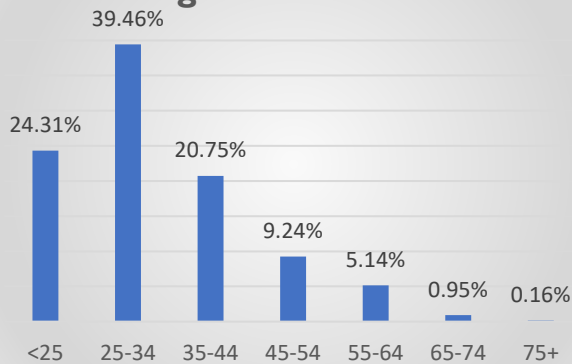

Sheriff's Daily Report

12/28/2021

Under the Custody of the Sheriff	
Total Male and Female	8,315
Jail Population	5,630
Community Corrections	2,685

Jail Population - Behind the Walls

Behind the Walls: Detainees that are physically housed under the Sheriff's custody 24 hours a day/7 days a week. This includes all populations listed on this chart - Divisional populations male & female, Outside Counties, Hospital, PRC, Women's Residential, & VRIC. Detainees in court-ordered treatment programs (PRC, Women's Residential, VRIC) are housed at CCDOC 24 hours a day/7 days week.

Sheriff's Daily Report

12/28/2021

CCSO Population Demographics

In Confinement

Community Corrections

Gender Distribution

Gender Distribution

Race Distribution

Race Distribution

Age Distribution

Age Distribution