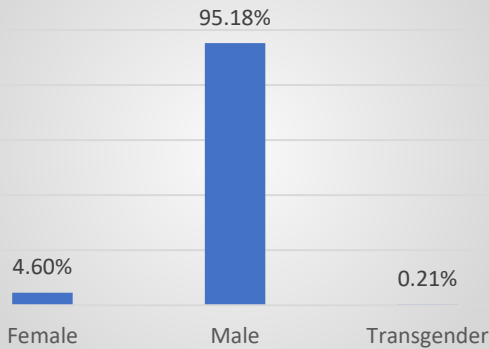

CCSO Population Demographics

In Confinement

Gender Distribution