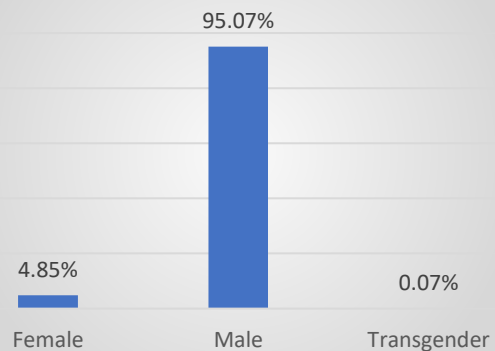

Sheriff's Daily Report

12/25/2021

Under the Custody of the Sheriff	
Total Male and Female	8,289
Jail Population	5,610
Community Corrections	2,679

Jail Population - Behind the Walls

Behind the Walls: Detainees that are physically housed under the Sheriff's custody 24 hours a day/7 days a week. This includes all populations listed on this chart - Divisional populations male & female, Outside Counties, Hospital, PRC, Women's Residential, & VRIC. Detainees in court-ordered treatment programs (PRC, Women's Residential, VRIC) are housed at CCDOC 24 hours a day/7 days week.

Sheriff's Daily Report

12/25/2021

CCSO Population Demographics

In Confinement

Gender Distribution

Race Distribution

Age Distribution

Community Corrections

Gender Distribution

Race Distribution

Age Distribution