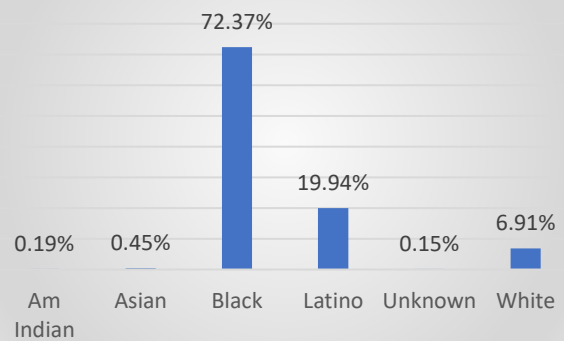

Sheriff's Daily Report

12/25/2021

Under the Custody of the Sheriff	
Total Male and Female	8,289
Jail Population	5,610
Community Corrections	2,679

Jail Population - Behind the Walls

Behind the Walls: Detainees that are physically housed under the Sheriff's custody 24 hours a day/7 days a week. This includes all populations listed on this chart - Divisional populations male & female, Outside Counties, Hospital, PRC, Women's Residential, & VRIC. Detainees in court-ordered treatment programs (PRC, Women's Residential, VRIC) are housed at CCDOC 24 hours a day/7 days week.

Sheriff's Daily Report

12/25/2021

CCSO Population Demographics

In Confinement

Gender Distribution

Race Distribution

Age Distribution

Community Corrections

Gender Distribution

Race Distribution

Age Distribution