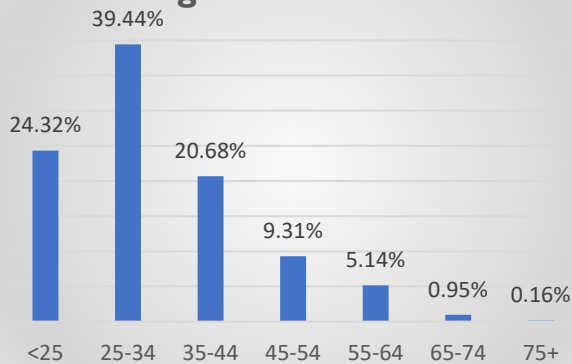

Sheriff's Daily Report

12/25/2021

Under the Custody of the Sheriff	
Total Male and Female	8,289
Jail Population	5,610
Community Corrections	2,679

Jail Population - Behind the Walls

Behind the Walls: Detainees that are physically housed under the Sheriff's custody 24 hours a day/7 days a week. This includes all populations listed on this chart - Divisional populations male & female, Outside Counties, Hospital, PRC, Women's Residential, & VRIC. Detainees in court-ordered treatment programs (PRC, Women's Residential, VRIC) are housed at CCDOC 24 hours a day/7 days week.

Sheriff's Daily Report

12/25/2021

CCSO Population Demographics

In Confinement

Gender Distribution

Race Distribution

Age Distribution

Community Corrections

Gender Distribution

Race Distribution

Age Distribution