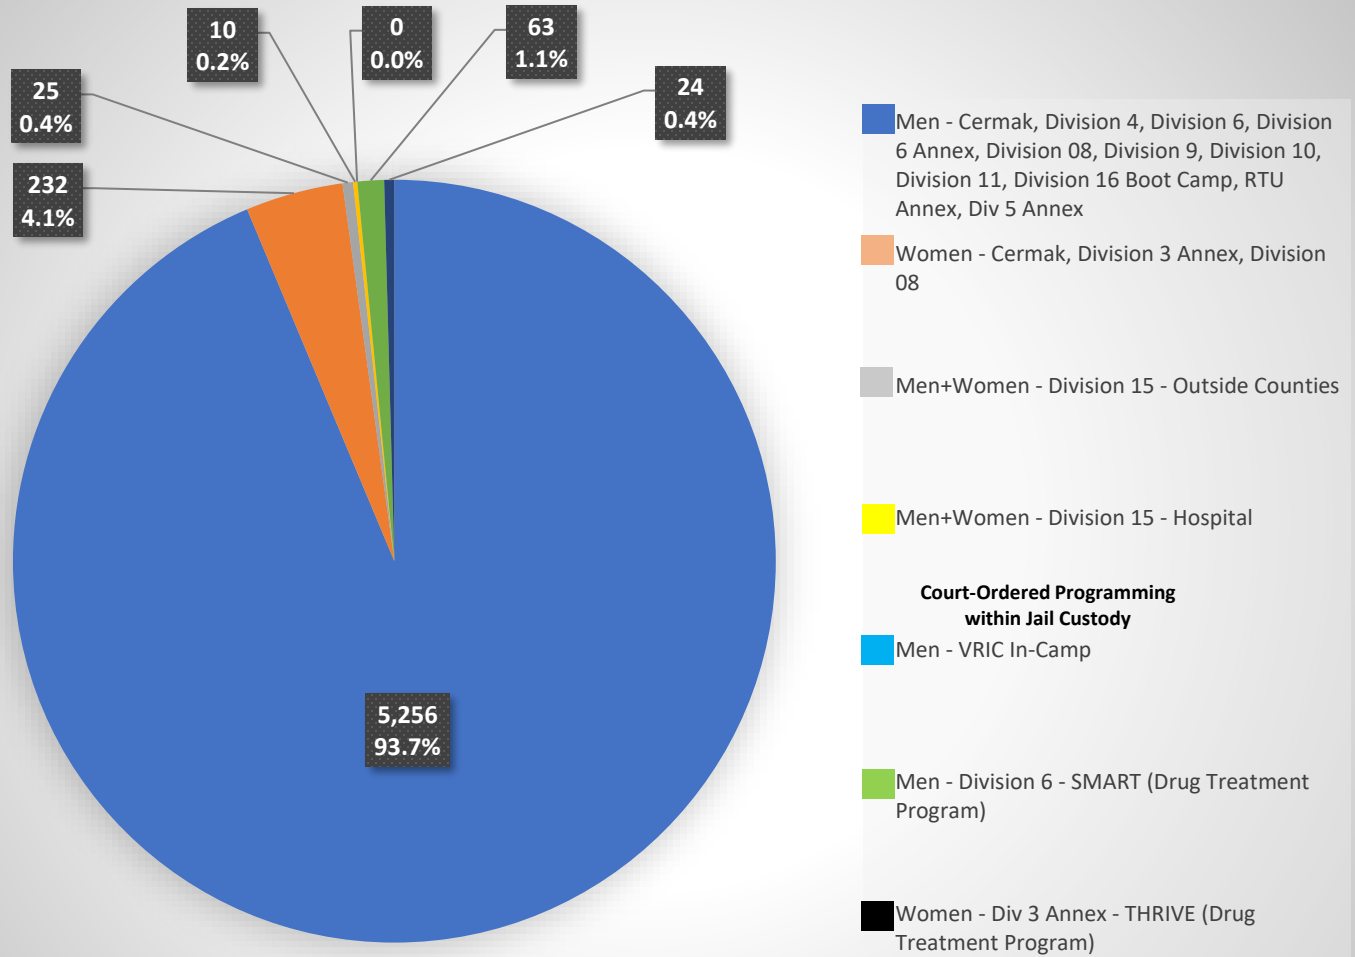

Sheriff's Daily Report

12/25/2021

Under the Custody of the Sheriff	
Total Male and Female	8,289
Jail Population	5,610
Community Corrections	2,679

Jail Population - Behind the Walls

Behind the Walls: Detainees that are physically housed under the Sheriff's custody 24 hours a day/7 days a week. This includes all populations listed on this chart - Divisional populations male & female, Outside Counties, Hospital, PRC, Women's Residential, & VRIC. Detainees in court-ordered treatment programs (PRC, Women's Residential, VRIC) are housed at CCDOC 24 hours a day/7 days week.

Sheriff's Daily Report

12/25/2021

CCSO Population Demographics

In Confinement

Gender Distribution

Race Distribution

Age Distribution

Community Corrections

Gender Distribution

Race Distribution

Age Distribution