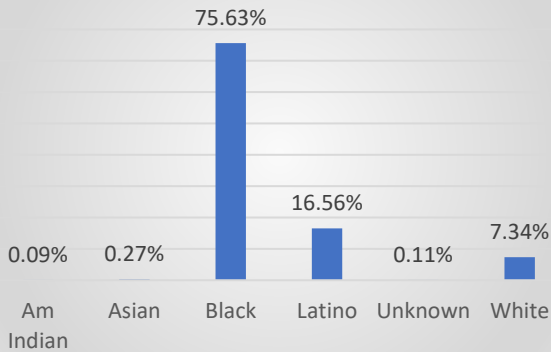

Sheriff's Daily Report

12/25/2021

Under the Custody of the Sheriff	
Total Male and Female	8,289
Jail Population	5,610
Community Corrections	2,679

Jail Population - Behind the Walls

Behind the Walls: Detainees that are physically housed under the Sheriff's custody 24 hours a day/7 days a week. This includes all populations listed on this chart - Divisional populations male & female, Outside Counties, Hospital, PRC, Women's Residential, & VRIC. Detainees in court-ordered treatment programs (PRC, Women's Residential, VRIC) are housed at CCDOC 24 hours a day/7 days week.

Sheriff's Daily Report

12/25/2021

CCSO Population Demographics

In Confinement

Gender Distribution

Race Distribution

Age Distribution

Community Corrections

Gender Distribution

Race Distribution

Age Distribution