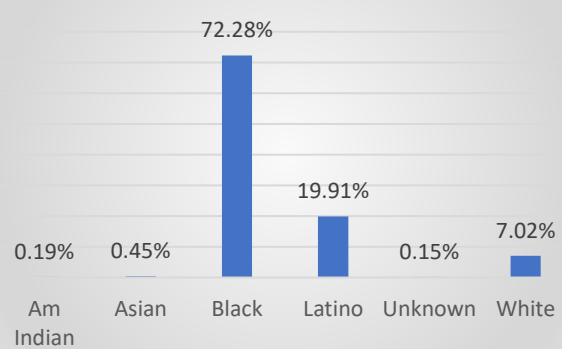

Sheriff's Daily Report

12/23/2021

Under the Custody of the Sheriff	
Total Male and Female	8,283
Jail Population	5,608
Community Corrections	2,675

Jail Population - Behind the Walls

Behind the Walls: Detainees that are physically housed under the Sheriff's custody 24 hours a day/7 days a week. This includes all populations listed on this chart - Divisional populations male & female, Outside Counties, Hospital, PRC, Women's Residential, & VRIC. Detainees in court-ordered treatment programs (PRC, Women's Residential, VRIC) are housed at CCDOC 24 hours a day/7 days week.

Sheriff's Daily Report

12/23/2021

CCSO Population Demographics

In Confinement

Community Corrections

Gender Distribution

Gender Distribution

Race Distribution

Race Distribution

Age Distribution

Age Distribution