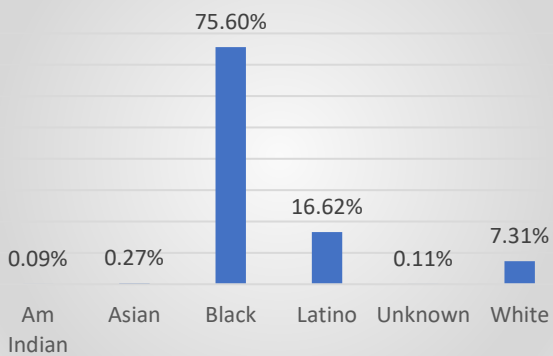

Sheriff's Daily Report

12/23/2021

Under the Custody of the Sheriff	
Total Male and Female	8,283
Jail Population	5,608
Community Corrections	2,675

Jail Population - Behind the Walls

Behind the Walls: Detainees that are physically housed under the Sheriff's custody 24 hours a day/7 days a week. This includes all populations listed on this chart - Divisional populations male & female, Outside Counties, Hospital, PRC, Women's Residential, & VRIC. Detainees in court-ordered treatment programs (PRC, Women's Residential, VRIC) are housed at CCDOC 24 hours a day/7 days week.

Sheriff's Daily Report

12/23/2021

CCSO Population Demographics

In Confinement

Community Corrections

Gender Distribution

Gender Distribution

Race Distribution

Race Distribution

Age Distribution

Age Distribution