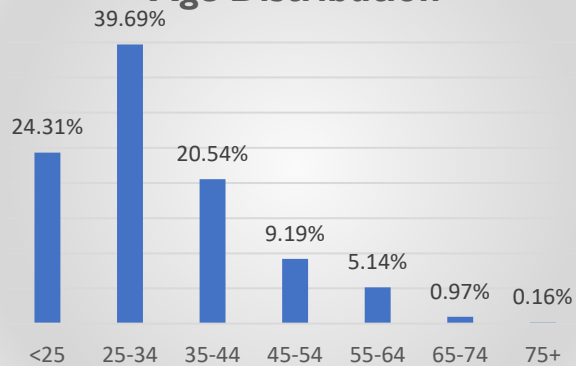

Sheriff's Daily Report

12/23/2021

Under the Custody of the Sheriff	
Total Male and Female	8,283
Jail Population	5,608
Community Corrections	2,675

Jail Population - Behind the Walls

Behind the Walls: Detainees that are physically housed under the Sheriff's custody 24 hours a day/7 days a week. This includes all populations listed on this chart - Divisional populations male & female, Outside Counties, Hospital, PRC, Women's Residential, & VRIC. Detainees in court-ordered treatment programs (PRC, Women's Residential, VRIC) are housed at CCDOC 24 hours a day/7 days week.

Sheriff's Daily Report

12/23/2021

CCSO Population Demographics

In Confinement

Community Corrections

Gender Distribution

Gender Distribution

Race Distribution

Race Distribution

Age Distribution

Age Distribution