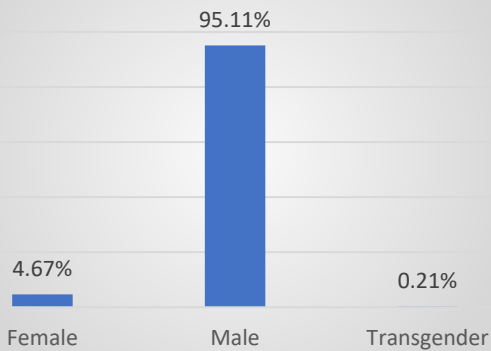

Sheriff's Daily Report

12/23/2021

Under the Custody of the Sheriff	
Total Male and Female	8,283
Jail Population	5,608
Community Corrections	2,675

Jail Population - Behind the Walls

Behind the Walls: Detainees that are physically housed under the Sheriff's custody 24 hours a day/7 days a week. This includes all populations listed on this chart - Divisional populations male & female, Outside Counties, Hospital, PRC, Women's Residential, & VRIC. Detainees in court-ordered treatment programs (PRC, Women's Residential, VRIC) are housed at CCDOC 24 hours a day/7 days week.

Sheriff's Daily Report

12/23/2021

CCSO Population Demographics

In Confinement

Community Corrections

Gender Distribution

Gender Distribution

Race Distribution

Race Distribution

Age Distribution

Age Distribution