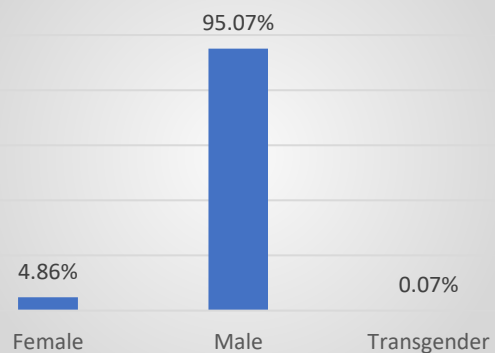

Sheriff's Daily Report

12/23/2021

Under the Custody of the Sheriff	
Total Male and Female	8,283
Jail Population	5,608
Community Corrections	2,675

Jail Population - Behind the Walls

Behind the Walls: Detainees that are physically housed under the Sheriff's custody 24 hours a day/7 days a week. This includes all populations listed on this chart - Divisional populations male & female, Outside Counties, Hospital, PRC, Women's Residential, & VRIC. Detainees in court-ordered treatment programs (PRC, Women's Residential, VRIC) are housed at CCDOC 24 hours a day/7 days week.

Sheriff's Daily Report

12/23/2021

CCSO Population Demographics

In Confinement

Community Corrections

Gender Distribution

Gender Distribution

Race Distribution

Race Distribution

Age Distribution

Age Distribution