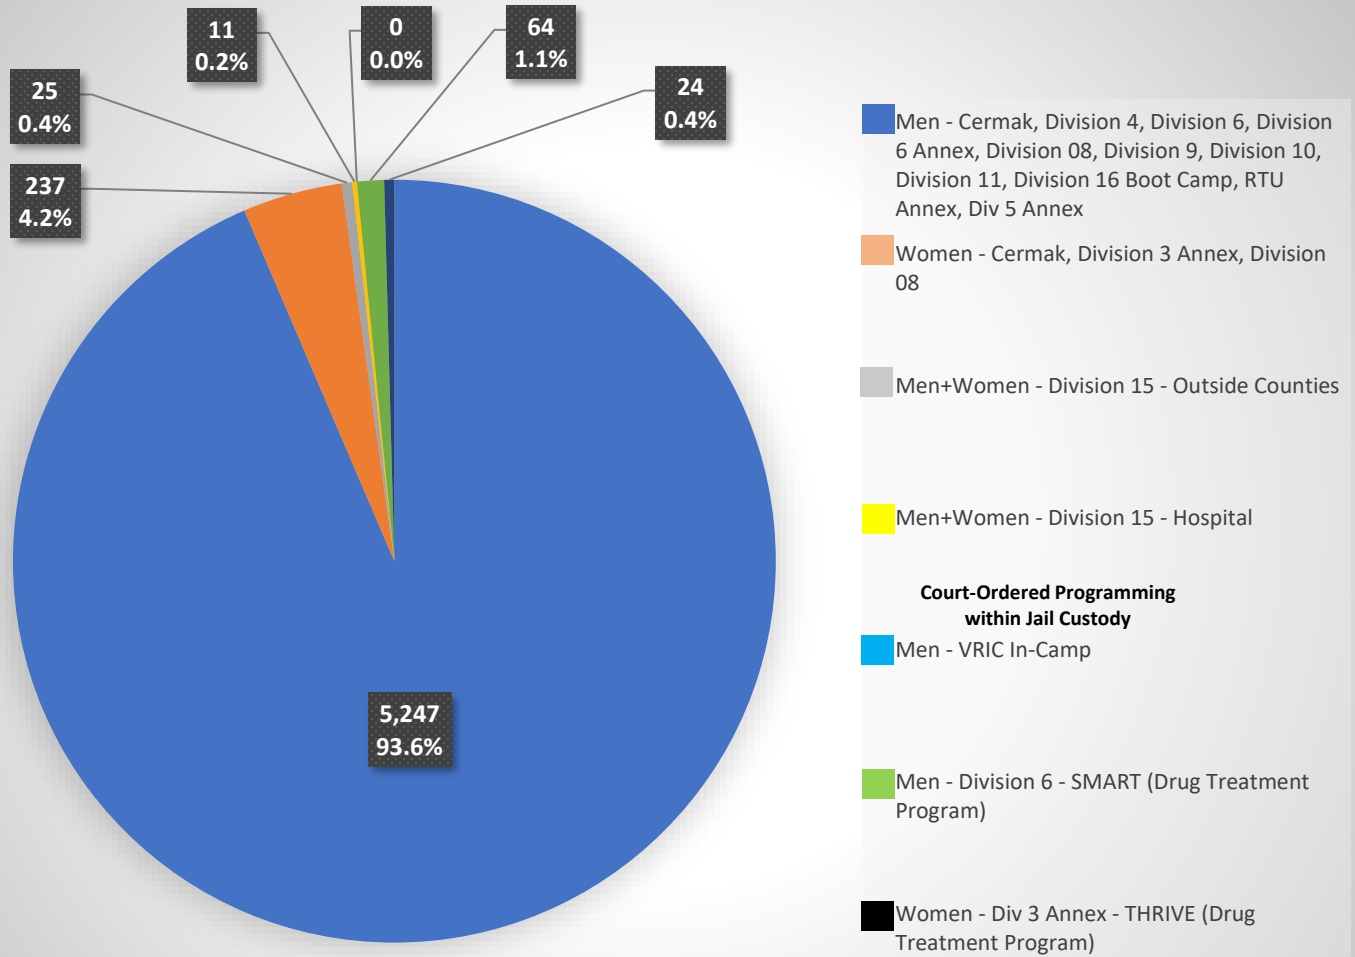

Sheriff's Daily Report

12/23/2021

Under the Custody of the Sheriff	
Total Male and Female	8,283
Jail Population	5,608
Community Corrections	2,675

Jail Population - Behind the Walls

Behind the Walls: Detainees that are physically housed under the Sheriff's custody 24 hours a day/7 days a week. This includes all populations listed on this chart - Divisional populations male & female, Outside Counties, Hospital, PRC, Women's Residential, & VRIC. Detainees in court-ordered treatment programs (PRC, Women's Residential, VRIC) are housed at CCDOC 24 hours a day/7 days week.

Sheriff's Daily Report

12/23/2021

CCSO Population Demographics

In Confinement

Community Corrections

Gender Distribution

Gender Distribution

Race Distribution

Race Distribution

Age Distribution

Age Distribution