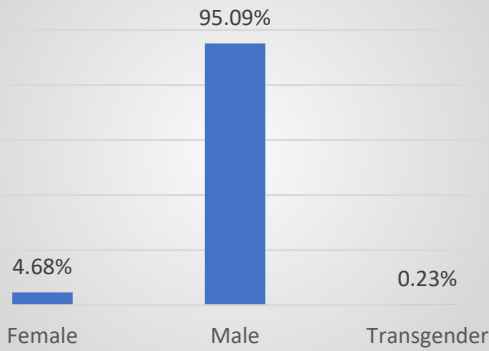

Sheriff's Daily Report

12/22/2021

CCSO Population Demographics

In Confinement

Gender Distribution