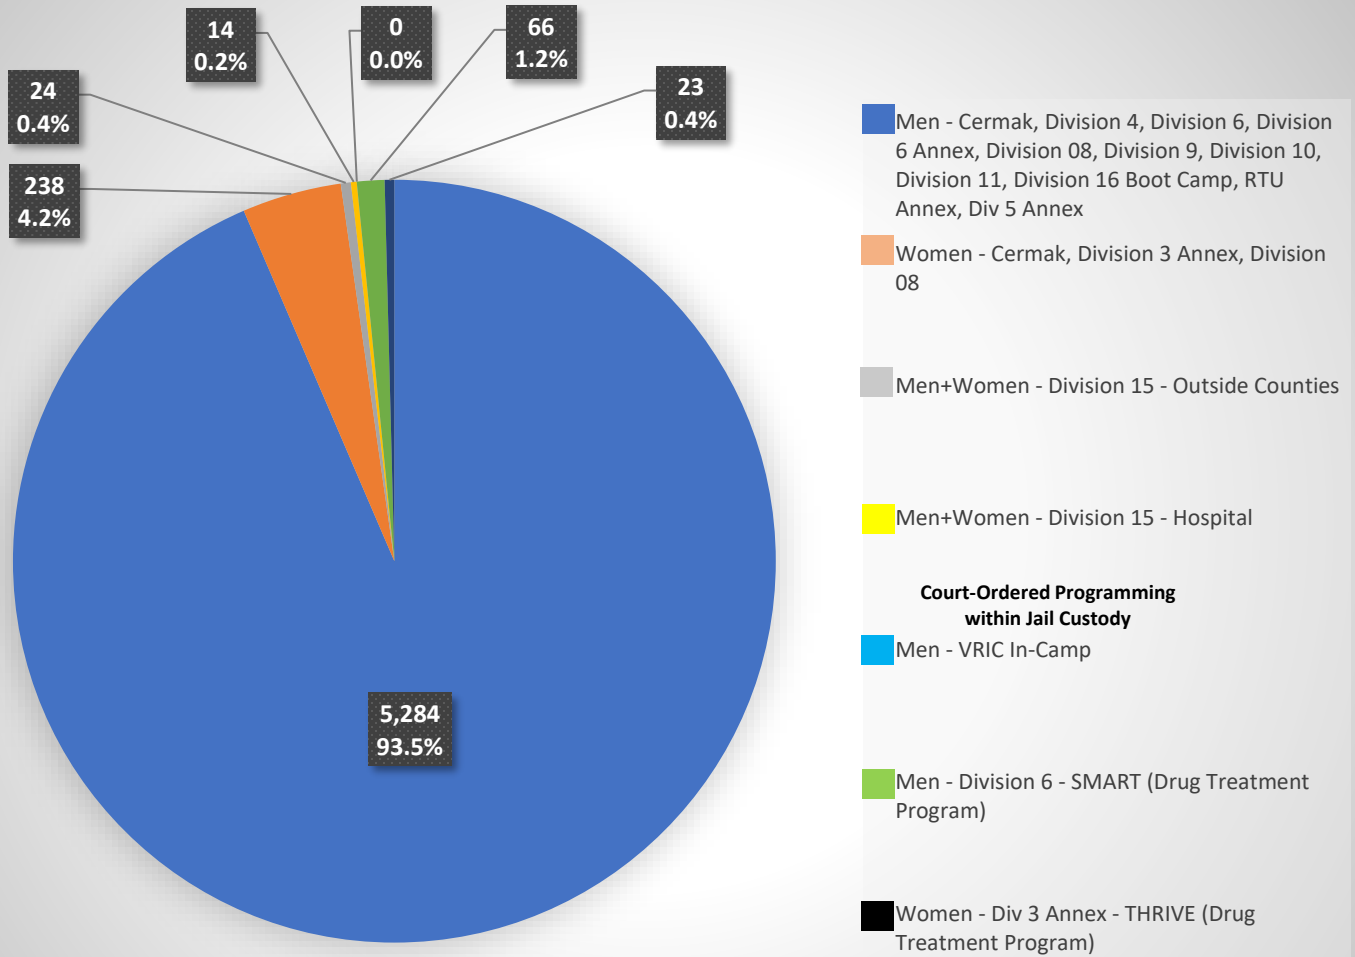

## 12/22/2021

Under the Custody of the Sheriff	
<b>Total Male and Female</b>	<b>8,329</b>
Jail Population	5,649
Community Corrections	2,680

### Jail Population - Behind the Walls

Behind the Walls: Detainees that are physically housed under the Sheriff's custody 24 hours a day/7 days a week. This includes all populations listed on this chart - Divisional populations male & female, Outside Counties, Hospital, PRC, Women's Residential, & VRIC. Detainees in court-ordered treatment programs (PRC, Women's Residential, VRIC) are housed at CCDOC 24 hours a day/7 days week.

#### Race Distribution

#### Age Distribution