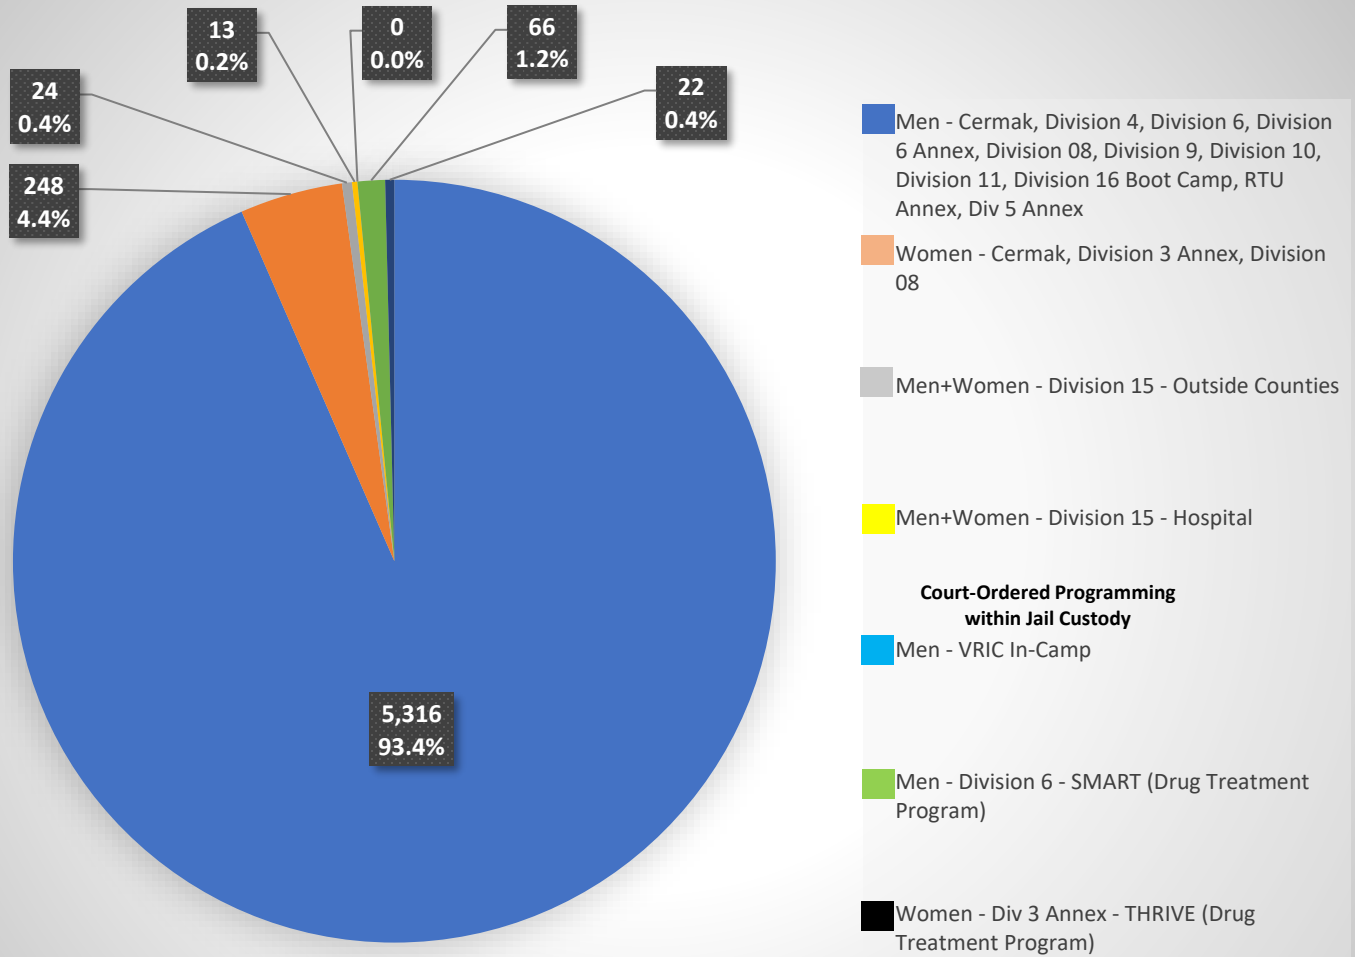

## 12/21/2021

Under the Custody of the Sheriff	
<b>Total Male and Female</b>	<b>8,370</b>
Jail Population	5,689
Community Corrections	2,681

### Jail Population - Behind the Walls

Behind the Walls: Detainees that are physically housed under the Sheriff's custody 24 hours a day/7 days a week. This includes all populations listed on this chart - Divisional populations male & female, Outside Counties, Hospital, PRC, Women's Residential, & VRIC. Detainees in court-ordered treatment programs (PRC, Women's Residential, VRIC) are housed at CCDOC 24 hours a day/7 days week.

##### Race Distribution

##### Age Distribution