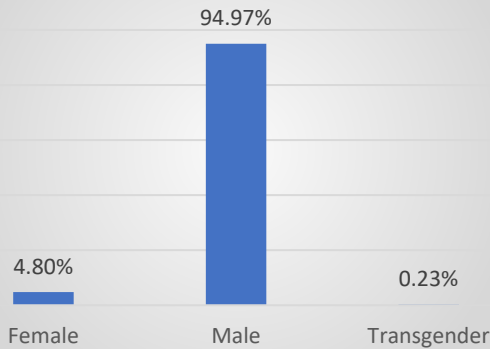

Sheriff's Daily Report

12/21/2021

CCSO Population Demographics

In Confinement

Gender Distribution