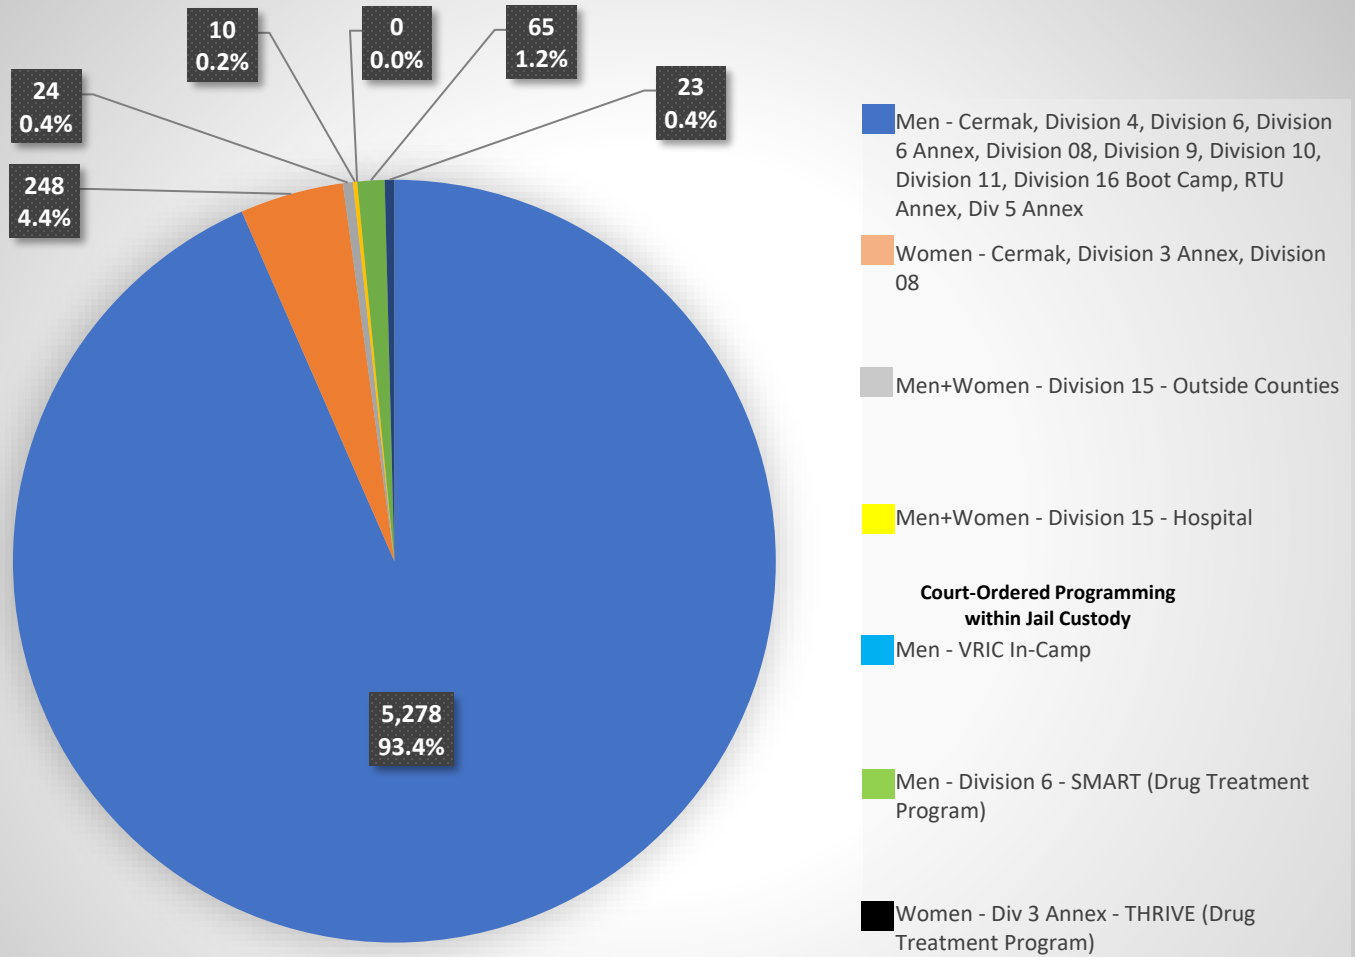

Sheriff's Daily Report

12/19/2021

Under the Custody of the Sheriff	
Total Male and Female	8,349
Jail Population	5,648
Community Corrections	2,701

Jail Population - Behind the Walls

Behind the Walls: Detainees that are physically housed under the Sheriff's custody 24 hours a day/7 days a week. This includes all populations listed on this chart - Divisional populations male & female, Outside Counties, Hospital, PRC, Women's Residential, & VRIC. Detainees in court-ordered treatment programs (PRC, Women's Residential, VRIC) are housed at CCDOC 24 hours a day/7 days week.

Sheriff's Daily Report

12/19/2021

CCSO Population Demographics

In Confinement

Gender Distribution

Race Distribution

Age Distribution

Community Corrections

Gender Distribution

Race Distribution

Age Distribution