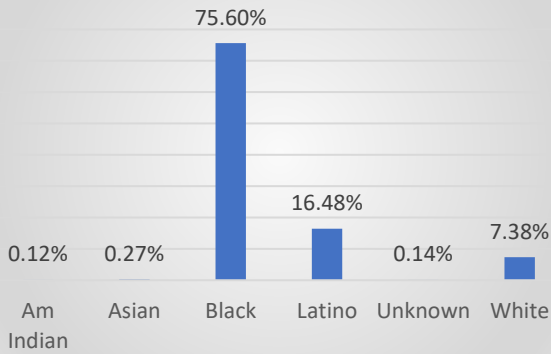

Sheriff's Daily Report

12/19/2021

Under the Custody of the Sheriff	
Total Male and Female	8,349
Jail Population	5,648
Community Corrections	2,701

Jail Population - Behind the Walls

Behind the Walls: Detainees that are physically housed under the Sheriff's custody 24 hours a day/7 days a week. This includes all populations listed on this chart - Divisional populations male & female, Outside Counties, Hospital, PRC, Women's Residential, & VRIC. Detainees in court-ordered treatment programs (PRC, Women's Residential, VRIC) are housed at CCDOC 24 hours a day/7 days week.

Sheriff's Daily Report

12/19/2021

CCSO Population Demographics

In Confinement

Gender Distribution

Race Distribution

Age Distribution

Community Corrections

Gender Distribution

Race Distribution

Age Distribution