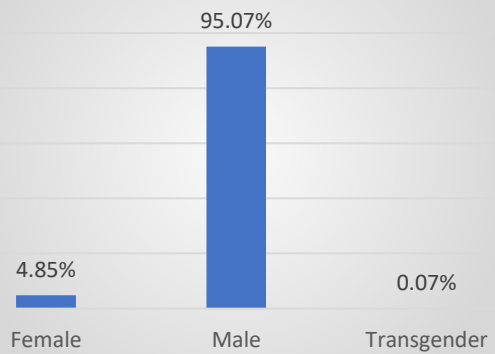

Sheriff's Daily Report

12/19/2021

Under the Custody of the Sheriff	
Total Male and Female	8,349
Jail Population	5,648
Community Corrections	2,701

Jail Population - Behind the Walls

Behind the Walls: Detainees that are physically housed under the Sheriff's custody 24 hours a day/7 days a week. This includes all populations listed on this chart - Divisional populations male & female, Outside Counties, Hospital, PRC, Women's Residential, & VRIC. Detainees in court-ordered treatment programs (PRC, Women's Residential, VRIC) are housed at CCDOC 24 hours a day/7 days week.

Sheriff's Daily Report

12/19/2021

CCSO Population Demographics

In Confinement

Gender Distribution

Race Distribution

Age Distribution

Community Corrections

Gender Distribution

Race Distribution

Age Distribution