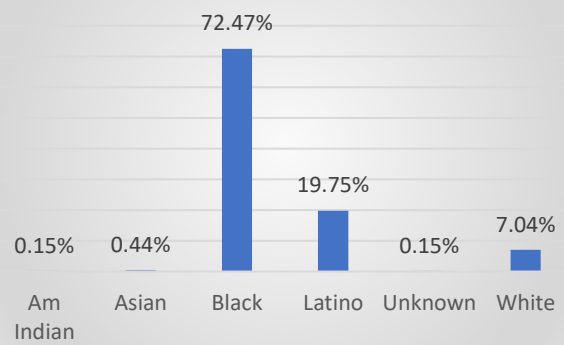

Sheriff's Daily Report

12/19/2021

Under the Custody of the Sheriff	
Total Male and Female	8,349
Jail Population	5,648
Community Corrections	2,701

Jail Population - Behind the Walls

Behind the Walls: Detainees that are physically housed under the Sheriff's custody 24 hours a day/7 days a week. This includes all populations listed on this chart - Divisional populations male & female, Outside Counties, Hospital, PRC, Women's Residential, & VRIC. Detainees in court-ordered treatment programs (PRC, Women's Residential, VRIC) are housed at CCDOC 24 hours a day/7 days week.

Sheriff's Daily Report

12/19/2021

CCSO Population Demographics

In Confinement

Gender Distribution

Race Distribution

Age Distribution

Community Corrections

Gender Distribution

Race Distribution

Age Distribution