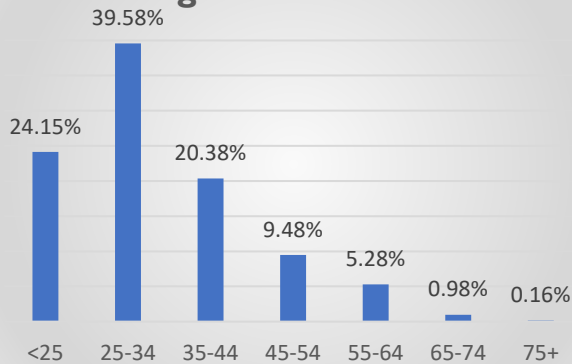

Sheriff's Daily Report

12/19/2021

Under the Custody of the Sheriff	
Total Male and Female	8,349
Jail Population	5,648
Community Corrections	2,701

Jail Population - Behind the Walls

Behind the Walls: Detainees that are physically housed under the Sheriff's custody 24 hours a day/7 days a week. This includes all populations listed on this chart - Divisional populations male & female, Outside Counties, Hospital, PRC, Women's Residential, & VRIC. Detainees in court-ordered treatment programs (PRC, Women's Residential, VRIC) are housed at CCDOC 24 hours a day/7 days week.

Sheriff's Daily Report

12/19/2021

CCSO Population Demographics

In Confinement

Gender Distribution

Race Distribution

Age Distribution

Community Corrections

Gender Distribution

Race Distribution

Age Distribution