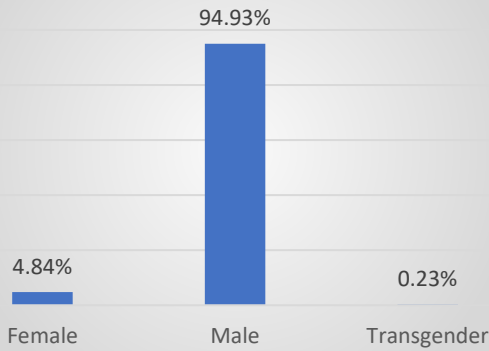

CCSO Population Demographics

In Confinement

Gender Distribution