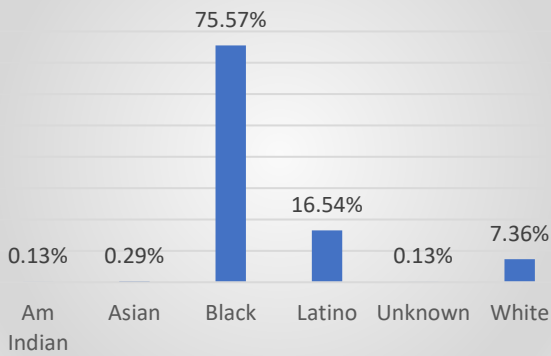

Sheriff's Daily Report

12/18/2021

Under the Custody of the Sheriff	
Total Male and Female	8,313
Jail Population	5,624
Community Corrections	2,689

Jail Population - Behind the Walls

Behind the Walls: Detainees that are physically housed under the Sheriff's custody 24 hours a day/7 days a week. This includes all populations listed on this chart - Divisional populations male & female, Outside Counties, Hospital, PRC, Women's Residential, & VRIC. Detainees in court-ordered treatment programs (PRC, Women's Residential, VRIC) are housed at CCDOC 24 hours a day/7 days week.

Sheriff's Daily Report

12/18/2021

CCSO Population Demographics

In Confinement

Gender Distribution

Race Distribution

Age Distribution

Community Corrections

Gender Distribution

Race Distribution

Age Distribution