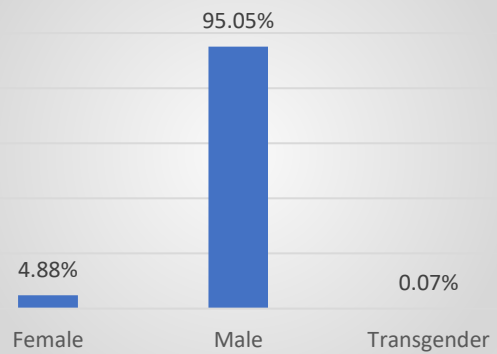

Sheriff's Daily Report

12/18/2021

Under the Custody of the Sheriff	
Total Male and Female	8,313
Jail Population	5,624
Community Corrections	2,689

Jail Population - Behind the Walls

Behind the Walls: Detainees that are physically housed under the Sheriff's custody 24 hours a day/7 days a week. This includes all populations listed on this chart - Divisional populations male & female, Outside Counties, Hospital, PRC, Women's Residential, & VRIC. Detainees in court-ordered treatment programs (PRC, Women's Residential, VRIC) are housed at CCDOC 24 hours a day/7 days week.

Sheriff's Daily Report

12/18/2021

CCSO Population Demographics

In Confinement

Gender Distribution

Race Distribution

Age Distribution

Community Corrections

Gender Distribution

Race Distribution

Age Distribution