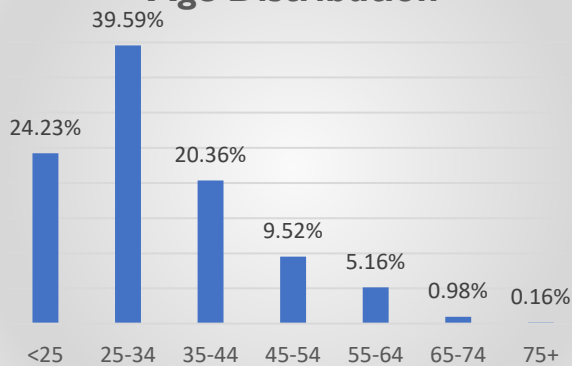

Sheriff's Daily Report

12/18/2021

Under the Custody of the Sheriff	
Total Male and Female	8,313
Jail Population	5,624
Community Corrections	2,689

Jail Population - Behind the Walls

Behind the Walls: Detainees that are physically housed under the Sheriff's custody 24 hours a day/7 days a week. This includes all populations listed on this chart - Divisional populations male & female, Outside Counties, Hospital, PRC, Women's Residential, & VRIC. Detainees in court-ordered treatment programs (PRC, Women's Residential, VRIC) are housed at CCDOC 24 hours a day/7 days week.

Sheriff's Daily Report

12/18/2021

CCSO Population Demographics

In Confinement

Gender Distribution

Race Distribution

Age Distribution

Community Corrections

Gender Distribution

Race Distribution

Age Distribution