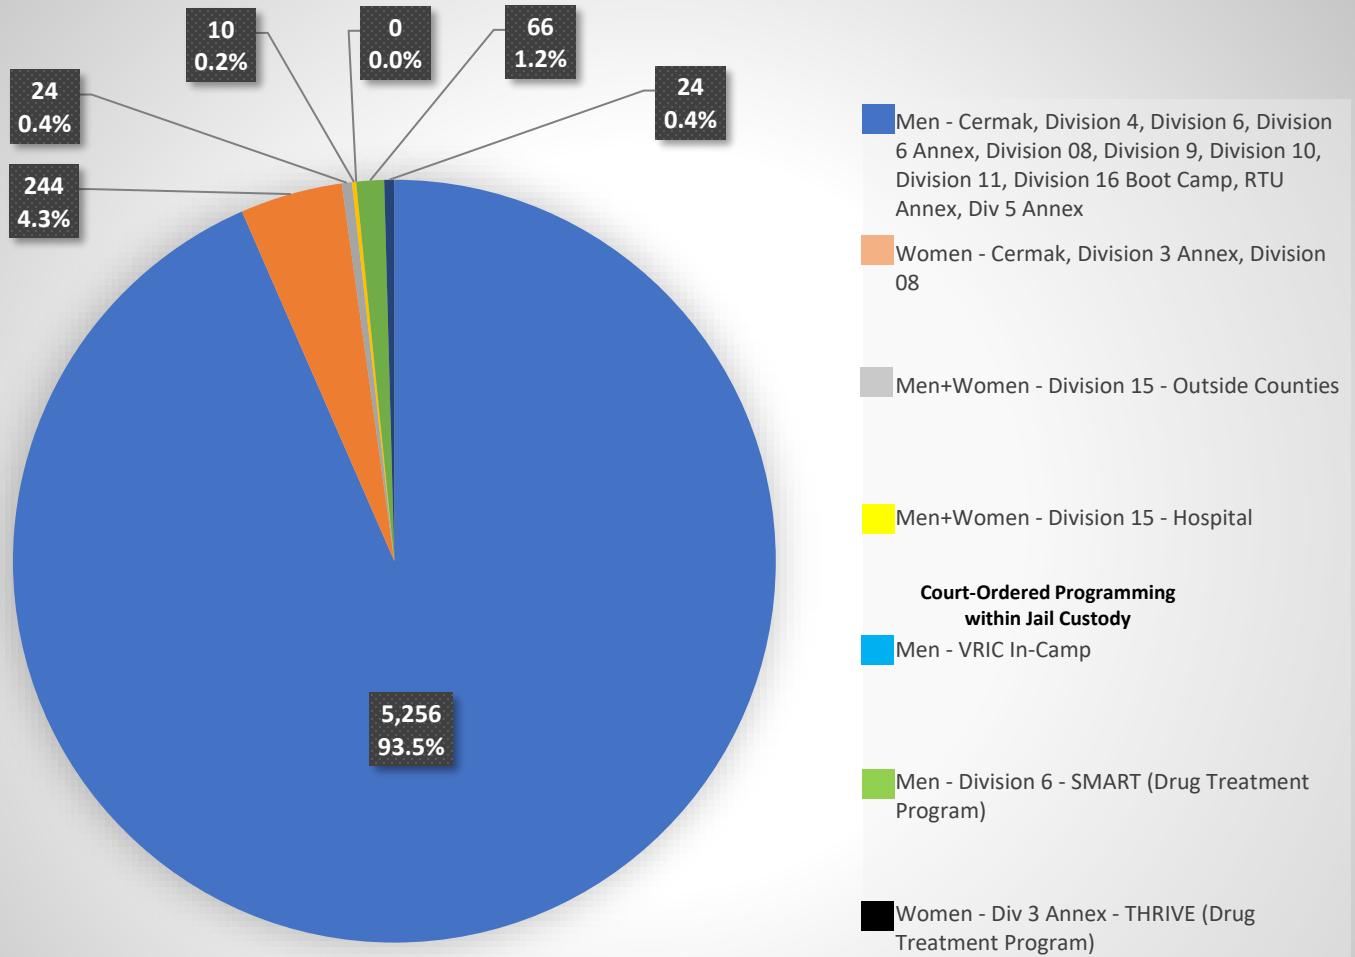

Sheriff's Daily Report

12/18/2021

Under the Custody of the Sheriff	
Total Male and Female	8,313
Jail Population	5,624
Community Corrections	2,689

Jail Population - Behind the Walls

Behind the Walls: Detainees that are physically housed under the Sheriff's custody 24 hours a day/7 days a week. This includes all populations listed on this chart - Divisional populations male & female, Outside Counties, Hospital, PRC, Women's Residential, & VRIC. Detainees in court-ordered treatment programs (PRC, Women's Residential, VRIC) are housed at CCDOC 24 hours a day/7 days week.

Sheriff's Daily Report

12/18/2021

CCSO Population Demographics

In Confinement

Gender Distribution

Race Distribution

Age Distribution

Community Corrections

Gender Distribution

Race Distribution

Age Distribution