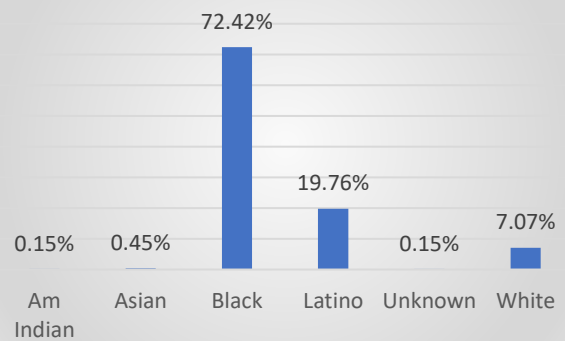

Sheriff's Daily Report

12/18/2021

Under the Custody of the Sheriff	
Total Male and Female	8,313
Jail Population	5,624
Community Corrections	2,689

Jail Population - Behind the Walls

Behind the Walls: Detainees that are physically housed under the Sheriff's custody 24 hours a day/7 days a week. This includes all populations listed on this chart - Divisional populations male & female, Outside Counties, Hospital, PRC, Women's Residential, & VRIC. Detainees in court-ordered treatment programs (PRC, Women's Residential, VRIC) are housed at CCDOC 24 hours a day/7 days week.

Sheriff's Daily Report

12/18/2021

CCSO Population Demographics

In Confinement

Gender Distribution

Race Distribution

Age Distribution

Community Corrections

Gender Distribution

Race Distribution

Age Distribution