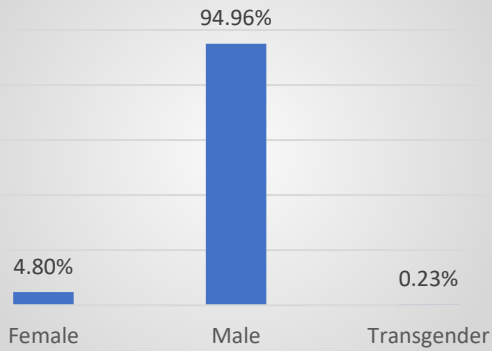

CCSO Population Demographics

In Confinement

Gender Distribution